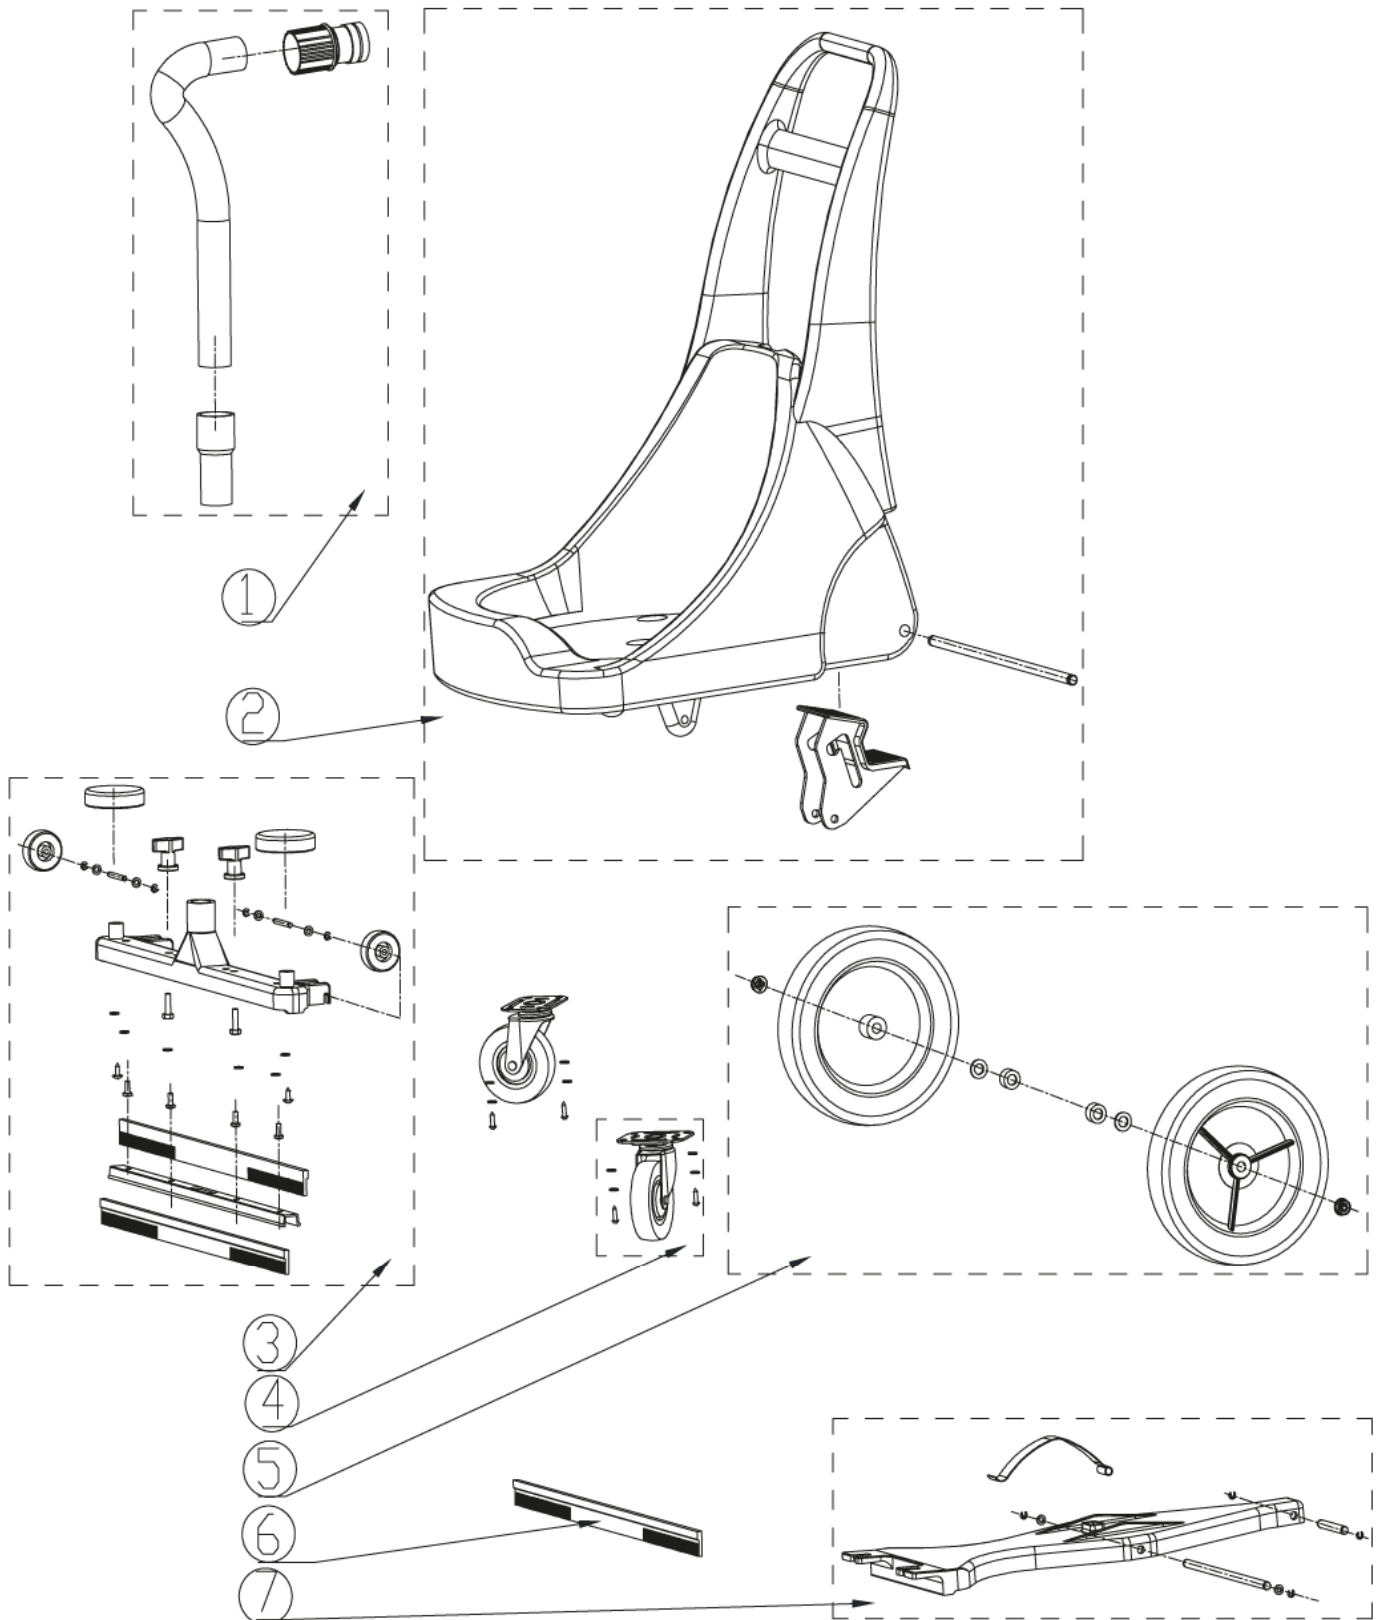

Fixed squeegee chassis

LSU295

16-12-2014

ET-Liste-Nr.
LSU13508

9

Fixed squeegee chassis

LSU295

16-12-2014

ET-Liste-Nr.
LSU13508

10

Pos	Artikelnr.	Me	Beschreibung
1	VA83611-010	1	HOSE ASSEMBLY
2	VA87703	1	BOTTOM BASE ASSEMBLY
3	VA00001	1	FRONT MOUNT SQUEEGEE ASSY 24INCH
4	VA80898	2	3.5 WHEEL ASSEMBLY
5	VA80896	1	NON-MARKING10 WHEEL ASSEMBLY
6	VA85007	2	BLADE 24INCH
7	VA80897	1	CONNECT BOARD ASSEMBLY