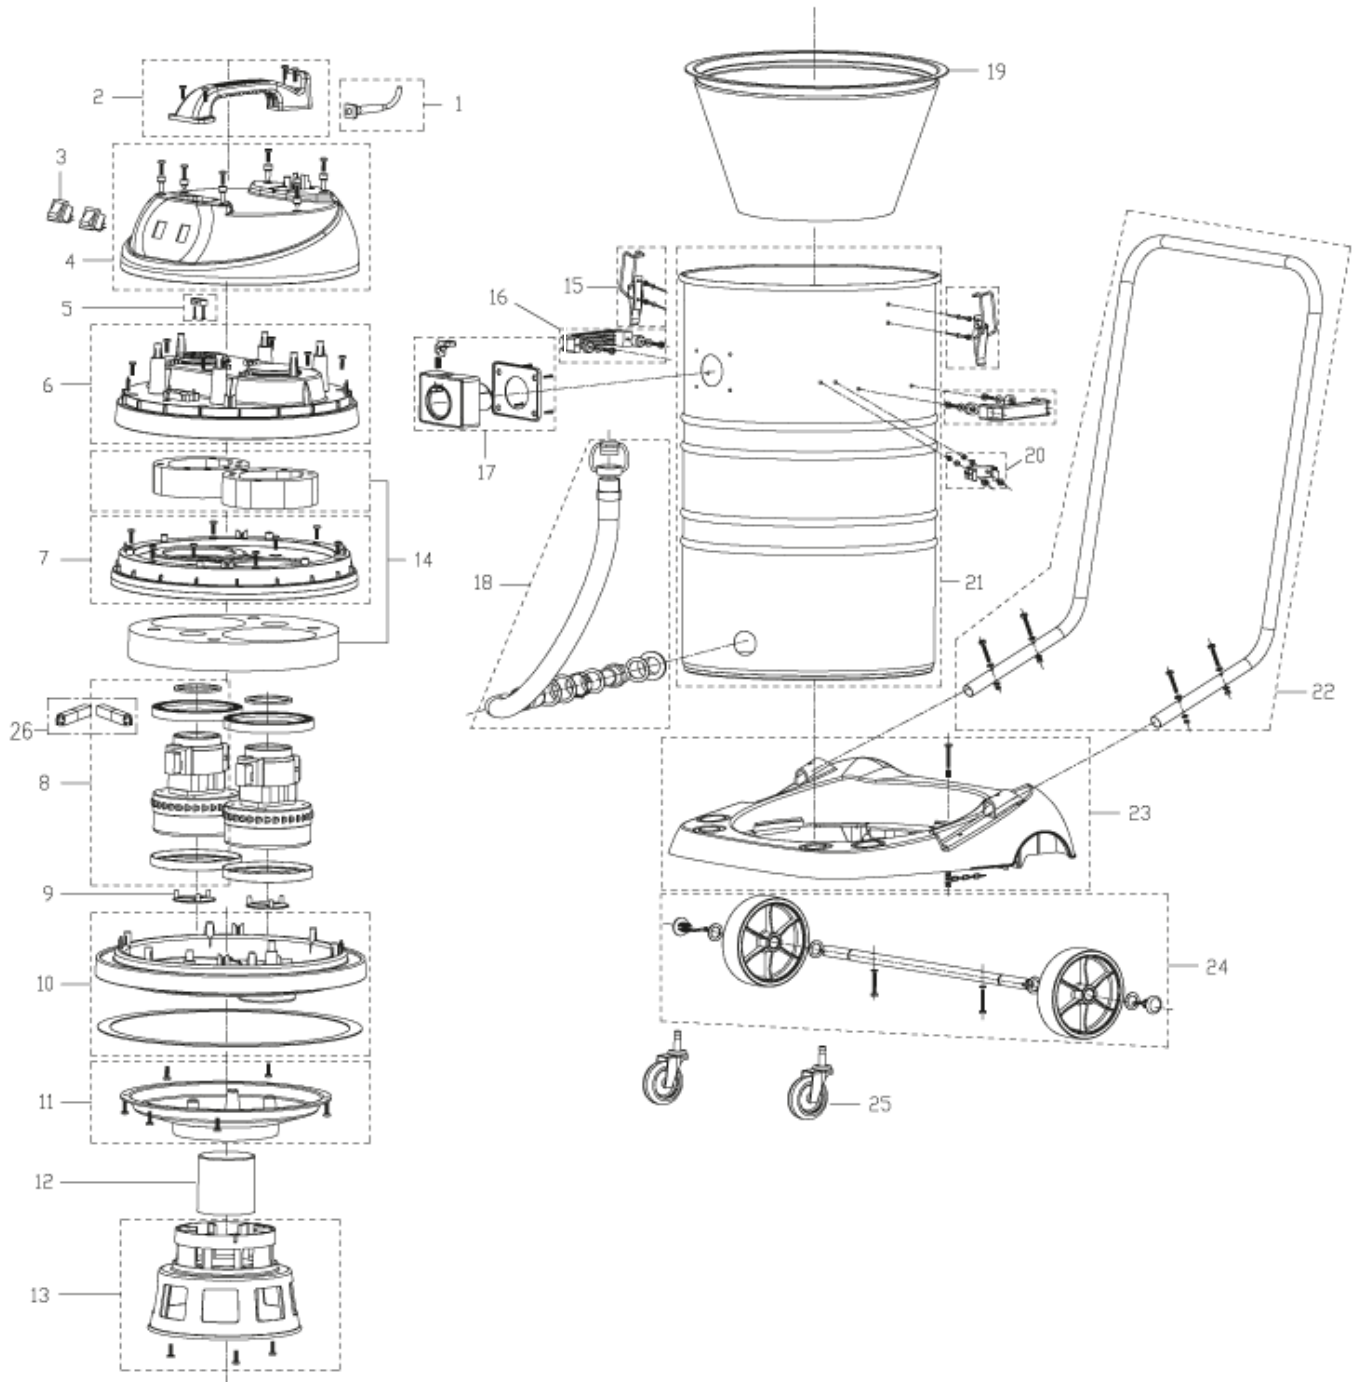

Übersicht	3
Zubehör	5
Wear and Tear Parts	7
Fixed squeegee chassis	9

Übersicht

LSU295

16-12-2014

ET-Liste-Nr.
LSU29502

3

Übersicht

LSU295

16-12-2014

ET-Liste-Nr.
LSU29502

4

Pos	Artikelnr.	Me	Beschreibung
1	VA86618	1	POWER CORD EU PLUG KIT
1	VA86619	1	POWER CORD UK PLUG KIT
2	VA86630	1	HANDLE KIT
3	VA91346	2	Schalter
4	VA86621	1	MACHINE HEAD COVER KIT
5	VA86604	1	CLAMP BLOCK KIT
6	VA86622	1	MOTOR COVER KIT
7	VA86624	1	MOTOR PRESSING DISH KIT
8	VA86608	2	MOTOR ASSEMBLY KIT
9	GV70008	2	Dichtungsplatte
10	VA86649	1	MOTOR SUPPORTING BASE KIT
11	VA86610	1	FLOW DIVIDER DISH KIT
12	VA80063	1	FLOAT CUP
13	VA80766	1	FLOAT CUP HOLDER
14	VA80724	1	SOUND SPONG KIT EXTREME INCL.TOP AND MID
15	VA80734	2	TANK CATCH KIT
16	VA86612	2	HANDLE LIFT KIT
17	VA86613	1	ABSORBING TUBE BASE KIT
18	VA86614	1	DRAIN KIT
19	VA80119	1	Filter
19	VA81342	1	FILTER FOR WET APP. LSU255/275/295
20	VA80750	1	DRAIN HOLDER KIT
21	VA86671	1	95L TANK KIT
22	VA86615	1	BOTTOM BASE HANDLE KIT
23	VA86616	1	TANK BOTTOM BASE KIT
24	VA86617	1	REAR WHEEL KIT
25	VA96850	2	Lenkrolle 3 Inch
26	ZD89002	2	MOTOR CARBON BRUSH

ET-Liste-Nr.
LSU39504

6

Pos	Artikelnr.	Me	Beschreibung
1	VA80853	1	Naßaufnahme Tool
2	VA80036	1	Trockenaufnahme -Tool
3	VA80711	1	WAND ASSEMBLY
4	VA20803	1	Bürstendüse D38
5	VA20806	1	Fugendüse D38
6	VA80400	1	Saugschlauch kpl. LSU 155/255/275/295/375/395
6	VA80401	1	SUCTION TUBE ASSEMBLY LSU135
7	VA86700	1	SQUEEGEE BLADE KIT
8	VA81119	1	BRUSH STRIP KIT
9	VA80654	1	Schlauch-Adapter KIT LSU

16-12-2014

ET-Liste-Nr.
LSU29506

8

Pos	Artikelnr.	Me	Beschreibung	
2	VA91346	1	Schalter	
4	VA80734	1	TANK CATCH KIT	
5	VA86612	1	HANDLE LIFT KIT	LSU155/255/275/295/375/395
6	VA86614	1	DRAIN KIT	LSU275/295/375/395
7	VA80750	1	DRAIN HOLDER KIT	LSU155/255/275/295/375/395
8	VA80119	1	Filter	LSU155/255/275/295
8	VA81342	1	FILTER FOR WET APP. LSU255/275/295	LSU155/255/275/295
9	VA96850	1	Lenkrolle 3 Inch	LSU155/255/275/295/375/395