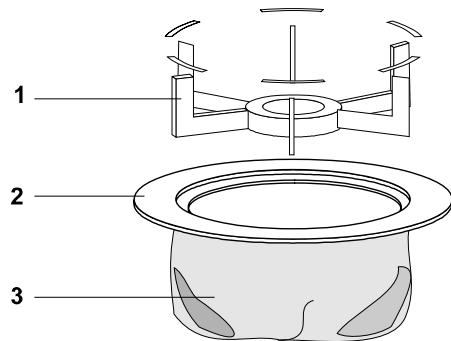

Stofffilter - Cloth filter - Stofffilter - Filtre