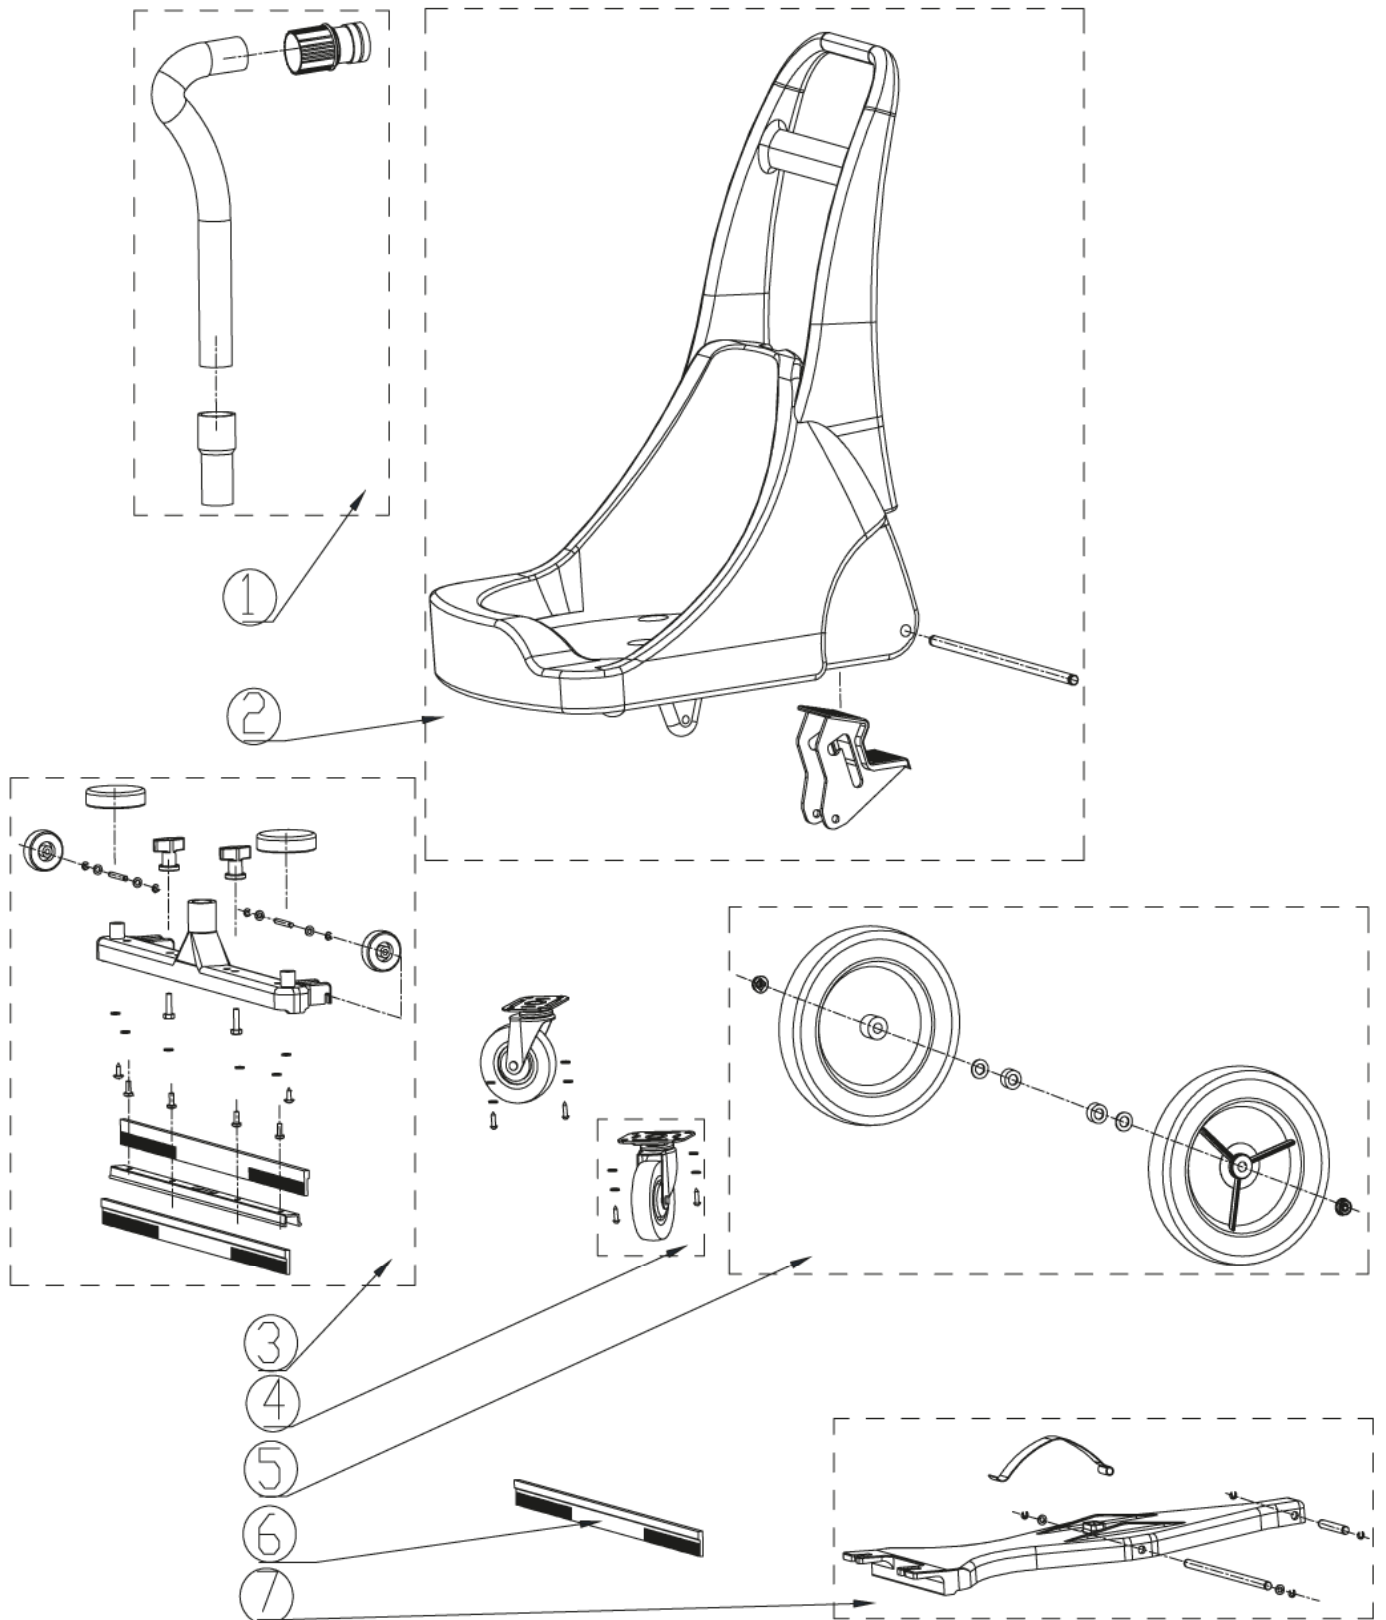

Fixed squeegee chassis

LSU395

09-09-2014

Part List ID
LSU13508

9

Fixed squeegee chassis

LSU395

09-09-2014

Part List ID
LSU13508

10

Pos	Part no.	Qty	Description
1	VA83611-010	1	HOSE ASSEMBLY
2	VA87703	1	BOTTOM BASE ASSEMBLY
3	VA00001	1	FRONT MOUNT SQUEEGEE ASSY 24 INCH
4	VA80898	2	3.5 WHEEL ASSEMBLY
5	VA80896	1	NON-MARKING10 WHEEL ASSEMBLY
6	VA85007	2	BLADE 24INCH
7	VA80897	1	CONNECT BOARD ASSEMBLY