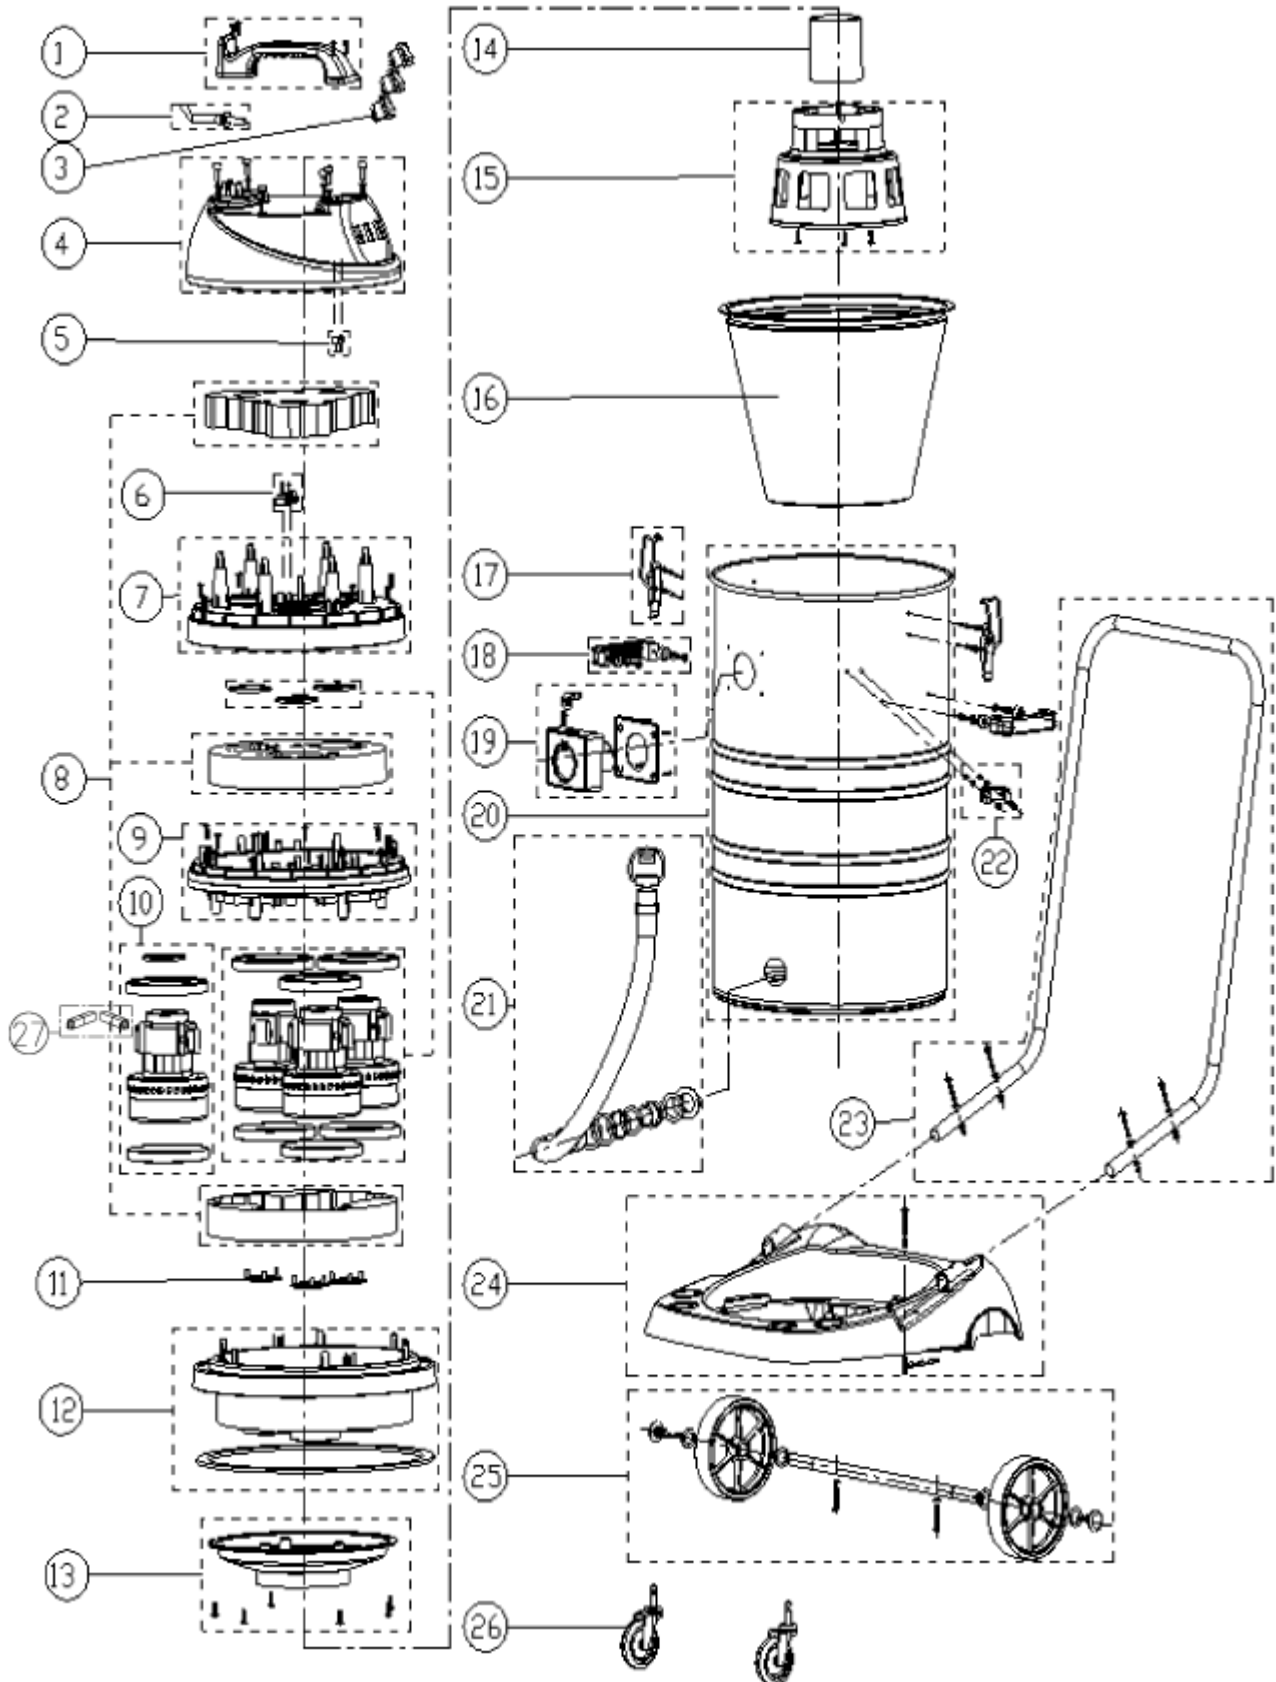

Overview	3
Accessories	5
Wear and Tear Parts	7
Fixed squeegee chassis	9

Overview

LSU395

09-09-2014

Part List ID
LSU39502

3

Overview

LSU395

09-09-2014

Part List ID
LSU39502

4

Pos	Part no.	Qty	Description
1	VA86630	1	HANDLE KIT
2	VA80755	1	POWER CORD EU PLUG KIT EXTREME INCL.GROM
2	VA80756	1	POWER CORD UK PLUG KIT EXTREME INCL. GROM
3	VA91346	3	SWITCH
4	VA86602	1	MACHINE HEAD COVER KIT
5	VA86604	1	CLAMP BLOCK KIT
6	VA86631	1	WIRE CONNECTOR KIT
7	VA86605	1	MOTOR COVER KIT
8	VA86606	1	ABSORBING SOUND SPONGE KIT
9	VA86607	1	MOTOR PRESSING DISH KIT
10	VA86608	3	MOTOR ASSEMBLY KIT
11	GV70008	3	SEAL PLATE
12	VA86609	1	MOTOR SUPPORTING BASE KIT
13	VA86610	1	FLOW DIVIDER DISH KIT
14	VA80063	1	FLOAT CUP
15	VA80766	1	FLAOT CUP HOLDER
16	VA80110	1	75L ABSORBING DUST FILTER
17	VA80734	2	TANK CATCH KIT
18	VA86612	2	HANDLE LIFT KIT
19	VA81343	1	FILTER FOR WET APP. CAR275/LSU375/LSU395
19	VA86613	1	ABSORBING TUBE BASE KIT
20	VA86671	1	95L TANK KIT
21	VA86614	1	DRAIN KIT
22	VA80750	1	DRAIN HOLDER KIT
23	VA86615	1	BOTTOM BASE HANDLE KIT
24	VA86616	1	TANK BOTTOM BASE KIT
25	VA86617	1	REAR WHEEL KIT
26	VA96850	2	CASTER 3 INCH
27	ZD89002	2	MOTOR CARBON BRUSH

Part List ID
LSU39504

6

Pos	Part no.	Qty	Description	
1	VA80853	1	WET PICK-UP TOOL	
2	VA80036	1	DRY PICK-UP TOOL	
3	VA80711	1	WAND ASSEMBLY	
4	VA20803	1	DUSTING 38MM	
5	VA20806	1	CREVICE TOOL 38MM	
6	VA80400	1	SUCTON TUBE ASSEMBLY	LSU 155/255/275/295/375/395
6	VA80401	1	SUCTION TUBE ASSEMBLY	LSU135
7	VA86700	1	SQUEEGEE BLADE KIT	
8	VA81119	1	BRUSH STRIP KIT	
9	VA80654	1	HOSE ADAPTOR KIT LSU	

Part List ID
LSU13508

10

Pos	Part no.	Qty	Description
1	VA83611-010	1	HOSE ASSEMBLY
2	VA87703	1	BOTTOM BASE ASSEMBLY
3	VA00001	1	FRONT MOUNT SQUEEGEE ASSY 24 INCH
4	VA80898	2	3.5 WHEEL ASSEMBLY
5	VA80896	1	NON-MARKING10 WHEEL ASSEMBLY
6	VA85007	2	BLADE 24INCH
7	VA80897	1	CONNECT BOARD ASSEMBLY