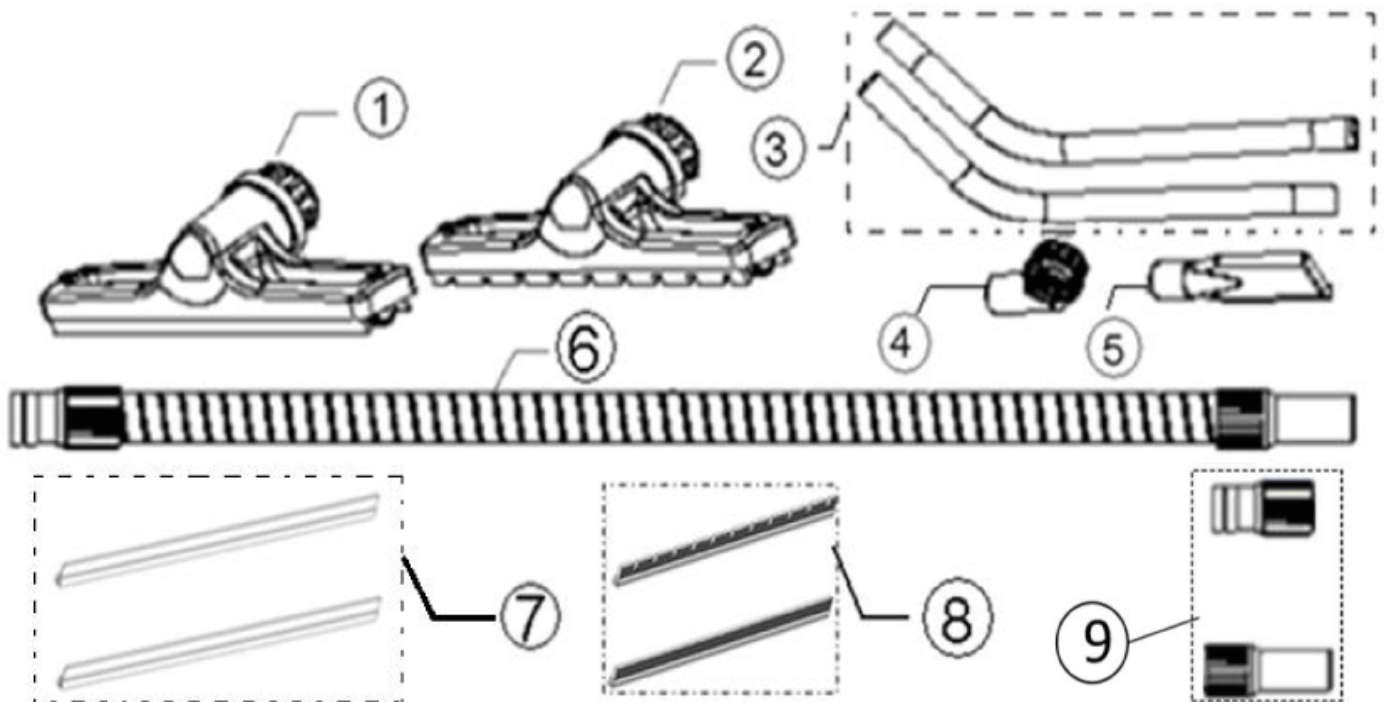

Accessories

LSU395

09-09-2014

Part List ID
LSU39504

5

Accessories

LSU395

09-09-2014

Part List ID
LSU39504

6

Pos	Part no.	Qty	Description	
1	VA80853	1	WET PICK-UP TOOL	
2	VA80036	1	DRY PICK-UP TOOL	
3	VA80711	1	WAND ASSEMBLY	
4	VA20803	1	DUSTING 38MM	
5	VA20806	1	CREVICE TOOL 38MM	
6	VA80400	1	SUCTON TUBE ASSEMBLY	LSU 155/255/275/295/375/395
6	VA80401	1	SUCTION TUBE ASSEMBLY	LSU135
7	VA86700	1	SQUEEGEE BLADE KIT	
8	VA81119	1	BRUSH STRIP KIT	
9	VA80654	1	HOSE ADAPTOR KIT LSU