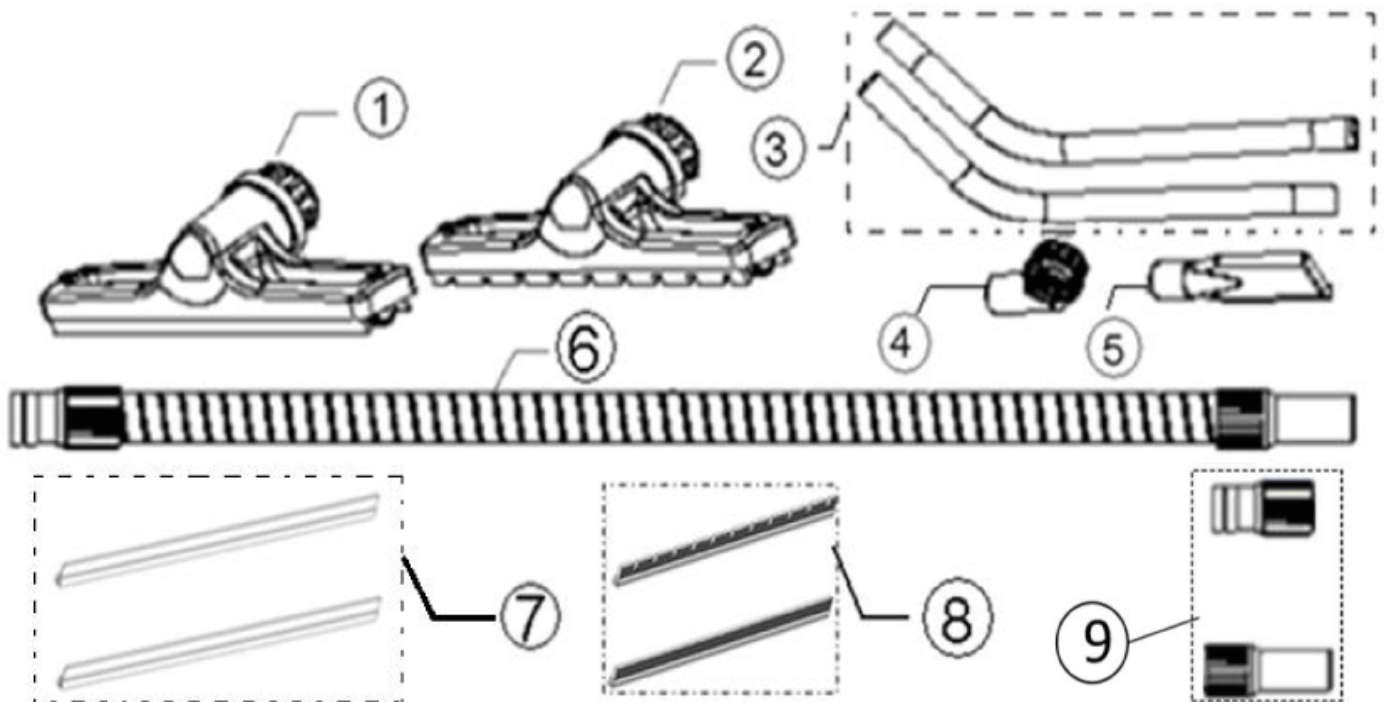

Zubehör

LSU255

09-09-2014

ET-Liste-Nr.
LSU39504

5

Zubehör

LSU255

09-09-2014

ET-Liste-Nr.
LSU39504

6

Pos	Artikelnr.	Me	Beschreibung
1	VA80853	1	Naßaufnahme Tool
2	VA80036	1	Trockenaufnahme -Tool
3	VA80711	1	WAND ASSEMBLY
4	VA20803	1	Bürstendüse D38
5	VA20806	1	Fugendüse D38
6	VA80400	1	Saugschlauch kpl. LSU 155/255/275/295/375/395
6	VA80401	1	SUCTION TUBE ASSEMBLY LSU135
7	VA86700	1	SQUEEGEE BLADE KIT
8	VA81119	1	BRUSH STRIP KIT
9	VA80654	1	Schlauch-Adapter KIT LSU