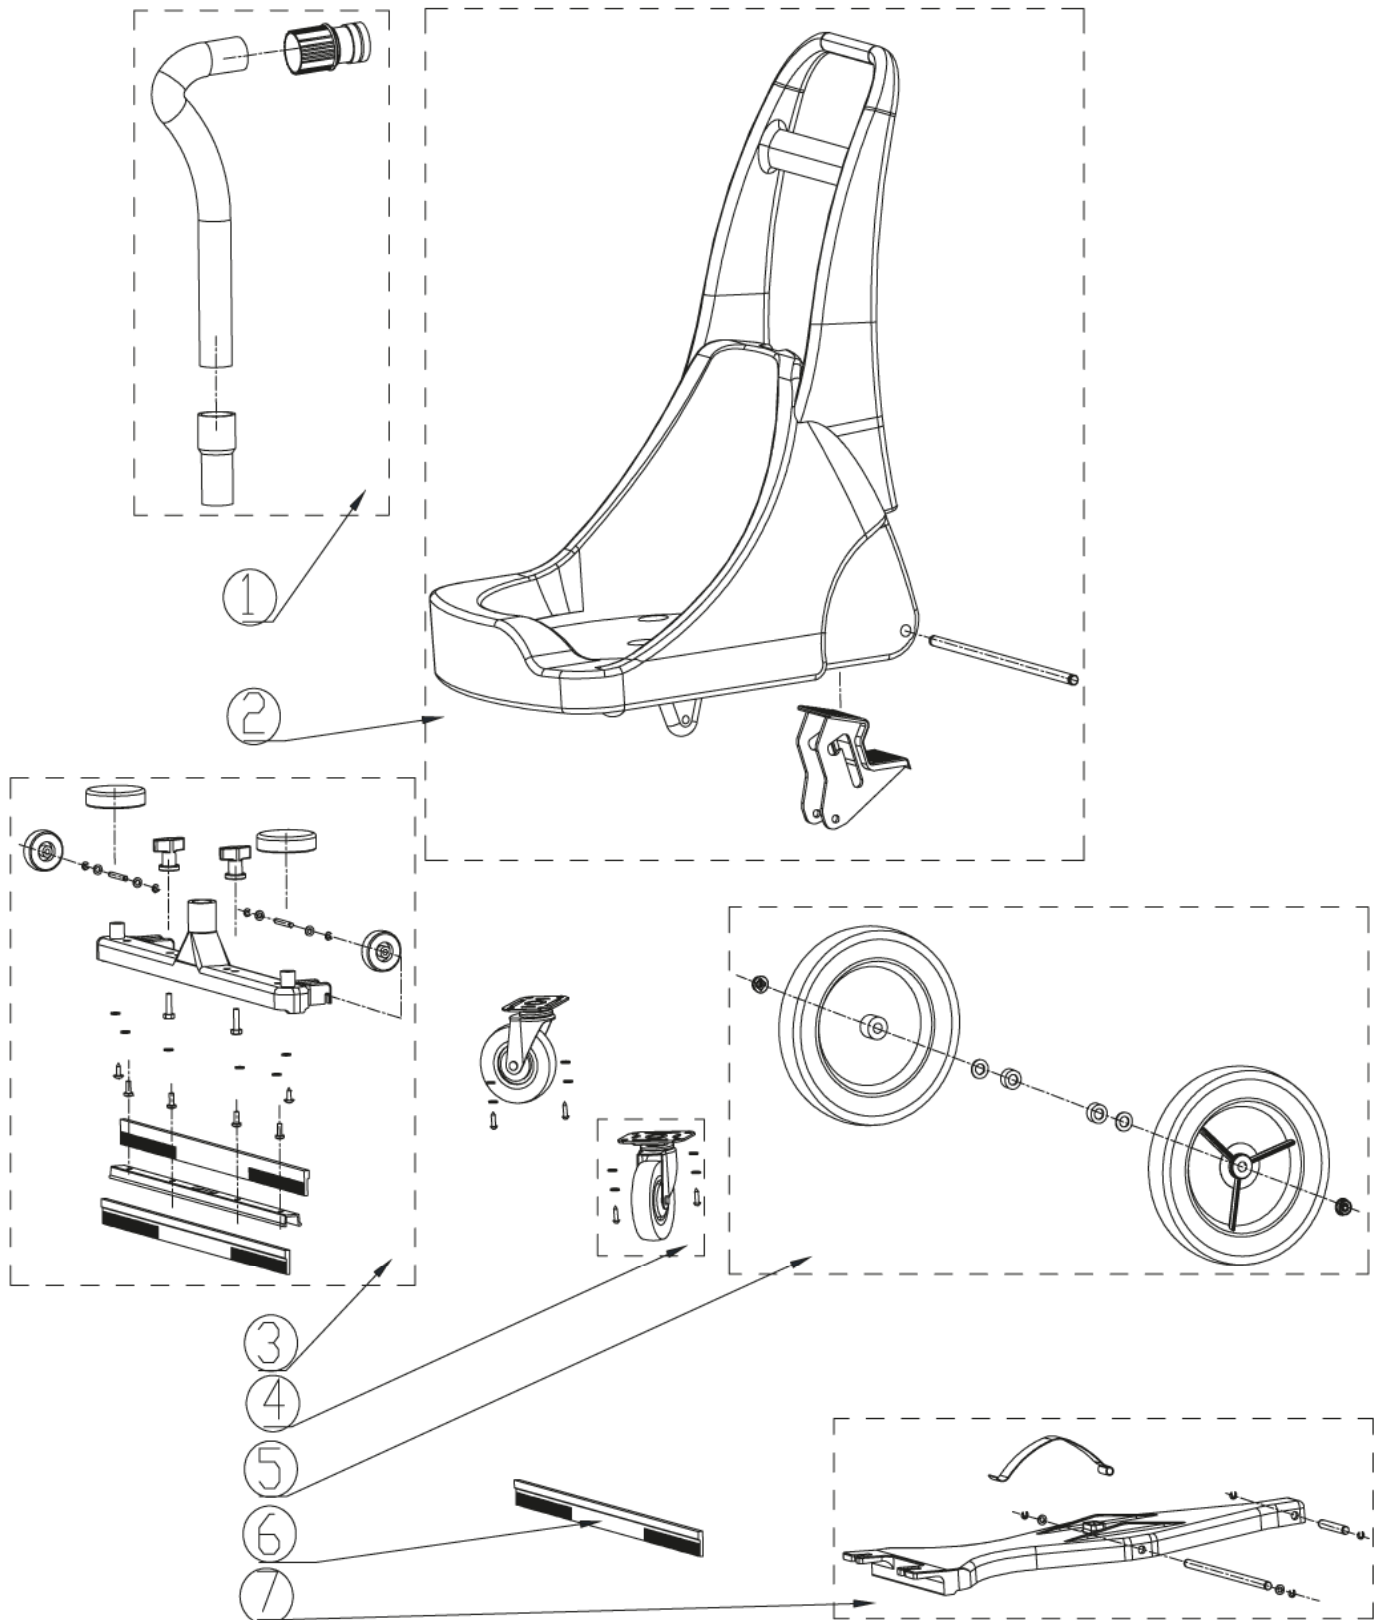

Fixed squeegee chassis

LSU255

09-09-2014

ET-Liste-Nr. LSU13508

7

Fixed squeegee chassis

LSU255

09-09-2014

ET-Liste-Nr.
LSU13508

8

Pos	Artikelnr.	Me	Beschreibung
1	VA83611-010	1	HOSE ASSEMBLY
2	VA87703	1	BOTTOM BASE ASSEMBLY
3	VA00001	1	FRONT MOUNT SQUEEGEE ASSY 24INCH
4	VA80898	2	3.5 WHEEL ASSEMBLY
5	VA80896	1	NON-MARKING10 WHEEL ASSEMBLY
6	VA85007	2	BLADE 24INCH
7	VA80897	1	CONNECT BOARD ASSEMBLY