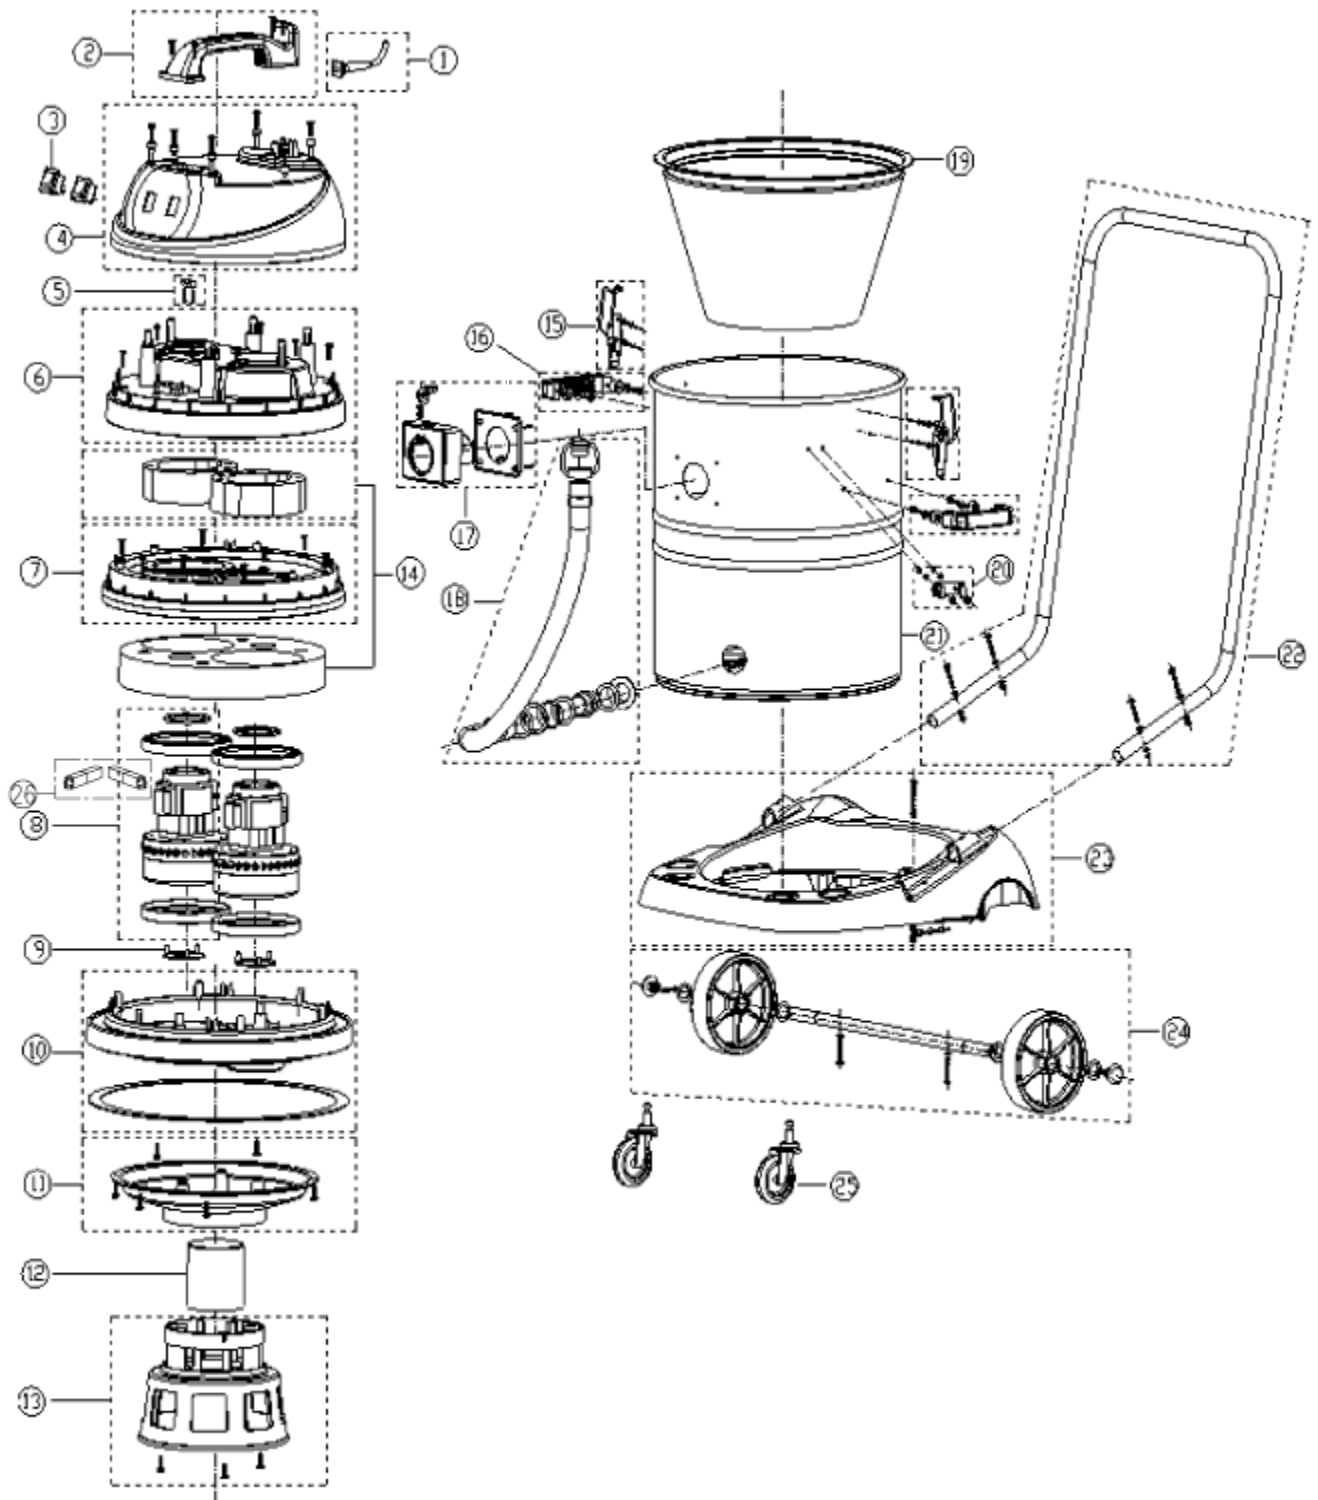

Übersicht	3
Zubehör	5
Fixed squeegee chassis	7
Wear and Tear Parts	9

Übersicht

LSU255

09-09-2014

ET-Liste-Nr.
LSU25502

3

Übersicht

LSU255

09-09-2014

ET-Liste-Nr.
LSU25502

4

Pos	Artikelnr.	Me	Beschreibung
1	VA86618	1	POWER CORD EU PLUG KIT
1	VA86619	1	POWER CORD UK PLUG KIT
2	VA86630	1	HANDLE KIT
3	VA91346	2	Schalter
4	VA86621	1	MACHINE HEAD COVER KIT
5	VA86604	1	CLAMP BLOCK KIT
6	VA86622	1	MOTOR COVER KIT
7	VA86624	1	MOTOR PRESSING DISH KIT
8	VA86608	2	MOTOR ASSEMBLY KIT
9	GV70008	2	Dichtungsplatte
10	VA86649	1	MOTOR SUPPORTING BASE KIT
11	VA86610	1	FLOW DIVIDER DISH KIT
12	VA80063	1	FLOAT CUP
13	VA80766	1	FLOAT CUP HOLDER
14	VA80724	1	SOUND SPONG KIT EXTREME INCL.TOP AND MID
15	VA80734	2	TANK CATCH KIT
16	VA86612	2	HANDLE LIFT KIT
17	VA86613	1	ABSORBING TUBE BASE KIT
18	VA80923	1	DRAIN WATER KIT
19	VA80119	1	Filter
19	VA81342	1	FILTER FOR WET APP. LSU255/275/295
20	VA80750	1	DRAIN HOLDER KIT
21	VA81275	1	55L PLASTIC TANK KIT INCL. LOGO SCREW ET
21	VA86653	1	55L TANK KIT
22	VA86615	1	BOTTOM BASE HANDLE KIT
23	VA80027	1	CHASSIS ASSEMBLY FOR PLASTIC TANK 55/75L
23	VA86616	1	TANK BOTTOM BASE KIT
24	VA86617	1	REAR WHEEL KIT
25	VA96850	2	Lenkrolle 3 Inch
26	ZD89002	2	MOTOR CARBON BRUSH

ET-Liste-Nr.
LSU39504

6

Pos	Artikelnr.	Me	Beschreibung
1	VA80853	1	Naßaufnahme Tool
2	VA80036	1	Trockenaufnahme -Tool
3	VA80711	1	WAND ASSEMBLY
4	VA20803	1	Bürstendüse D38
5	VA20806	1	Fugendüse D38
6	VA80400	1	Saugschlauch kpl. LSU 155/255/275/295/375/395
6	VA80401	1	SUCTION TUBE ASSEMBLY LSU135
7	VA86700	1	SQUEEGEE BLADE KIT
8	VA81119	1	BRUSH STRIP KIT
9	VA80654	1	Schlauch-Adapter KIT LSU

Wear and Tear Parts

LSU255

09-09-2014

ET-Liste-Nr.
LSU25506

9

Keine Zeichnung zur ET-Liste

Wear and Tear Parts

LSU255