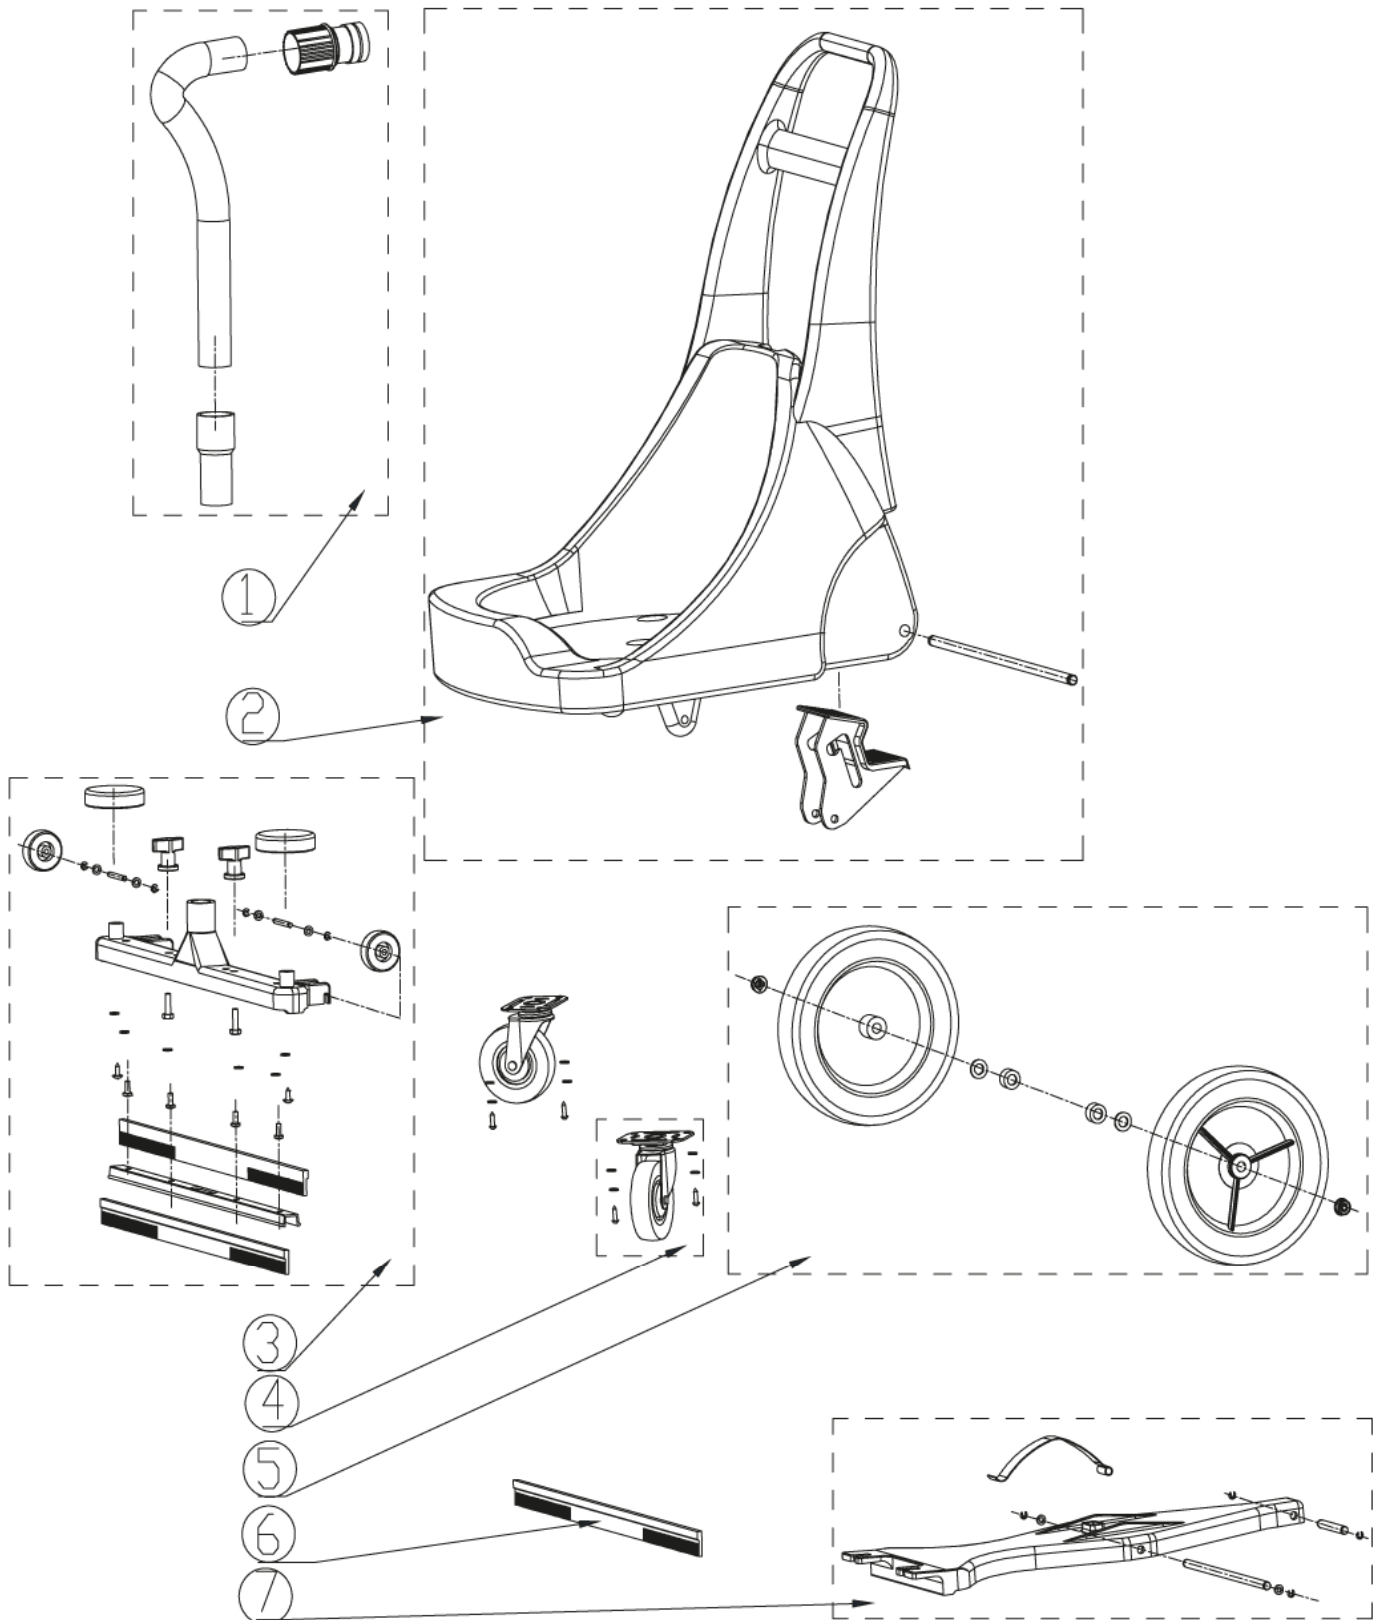

Fixed squeegee chassis

LSU155

09-09-2014

Part List ID
LSU13508

7

Fixed squeegee chassis

LSU155

09-09-2014

Part List ID
LSU13508

8

Pos	Part no.	Qty	Description
1	VA83611-010	1	HOSE ASSEMBLY
2	VA87703	1	BOTTOM BASE ASSEMBLY
3	VA00001	1	FRONT MOUNT SQUEEGEE ASSY 24 INCH
4	VA80898	2	3.5 WHEEL ASSEMBLY
5	VA80896	1	NON-MARKING10 WHEEL ASSEMBLY
6	VA85007	2	BLADE 24INCH
7	VA80897	1	CONNECT BOARD ASSEMBLY