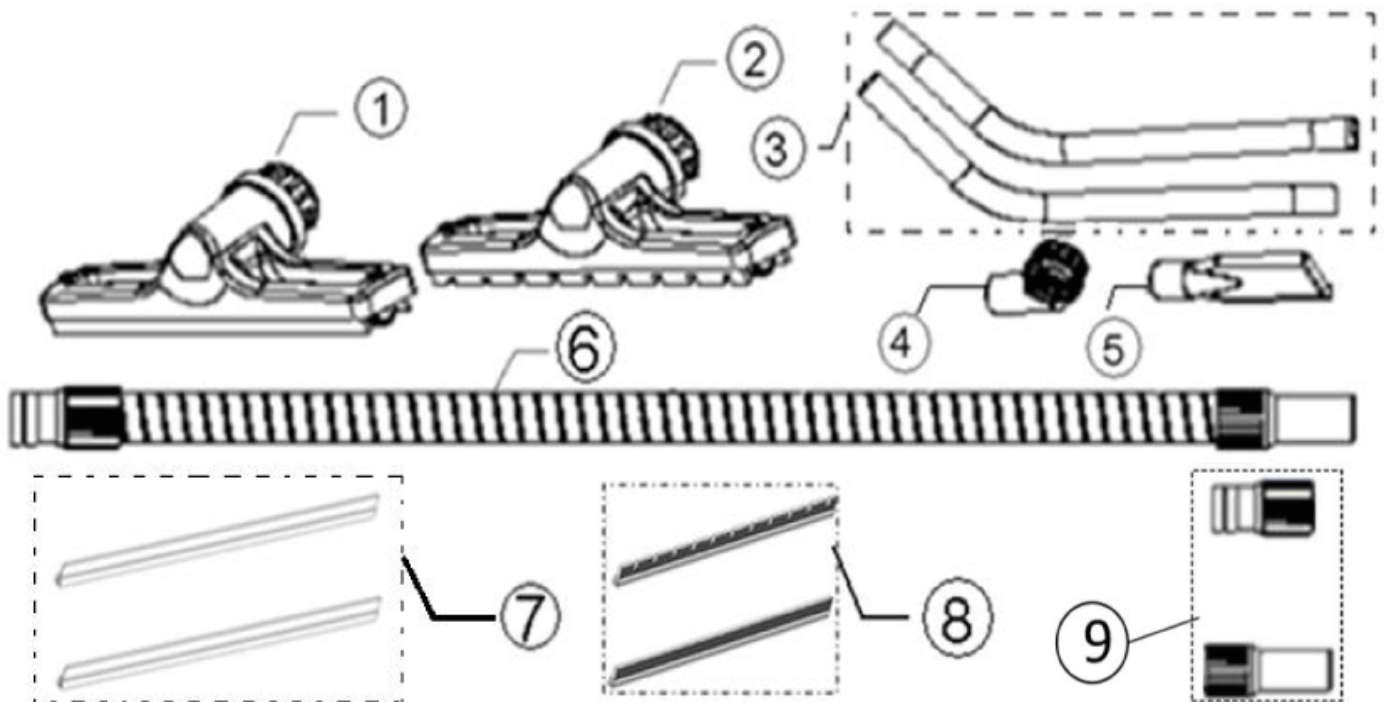

Accessories

LSU155

09-09-2014

Part List ID
LSU39504

5

Accessories

LSU155

09-09-2014

Part List ID
LSU39504

6

Pos	Part no.	Qty	Description	
1	VA80853	1	WET PICK-UP TOOL	
2	VA80036	1	DRY PICK-UP TOOL	
3	VA80711	1	WAND ASSEMBLY	
4	VA20803	1	DUSTING 38MM	
5	VA20806	1	CREVICE TOOL 38MM	
6	VA80400	1	SUCTON TUBE ASSEMBLY	LSU 155/255/275/295/375/395
6	VA80401	1	SUCTION TUBE ASSEMBLY	LSU135
7	VA86700	1	SQUEEGEE BLADE KIT	
8	VA81119	1	BRUSH STRIP KIT	
9	VA80654	1	HOSE ADAPTOR KIT LSU