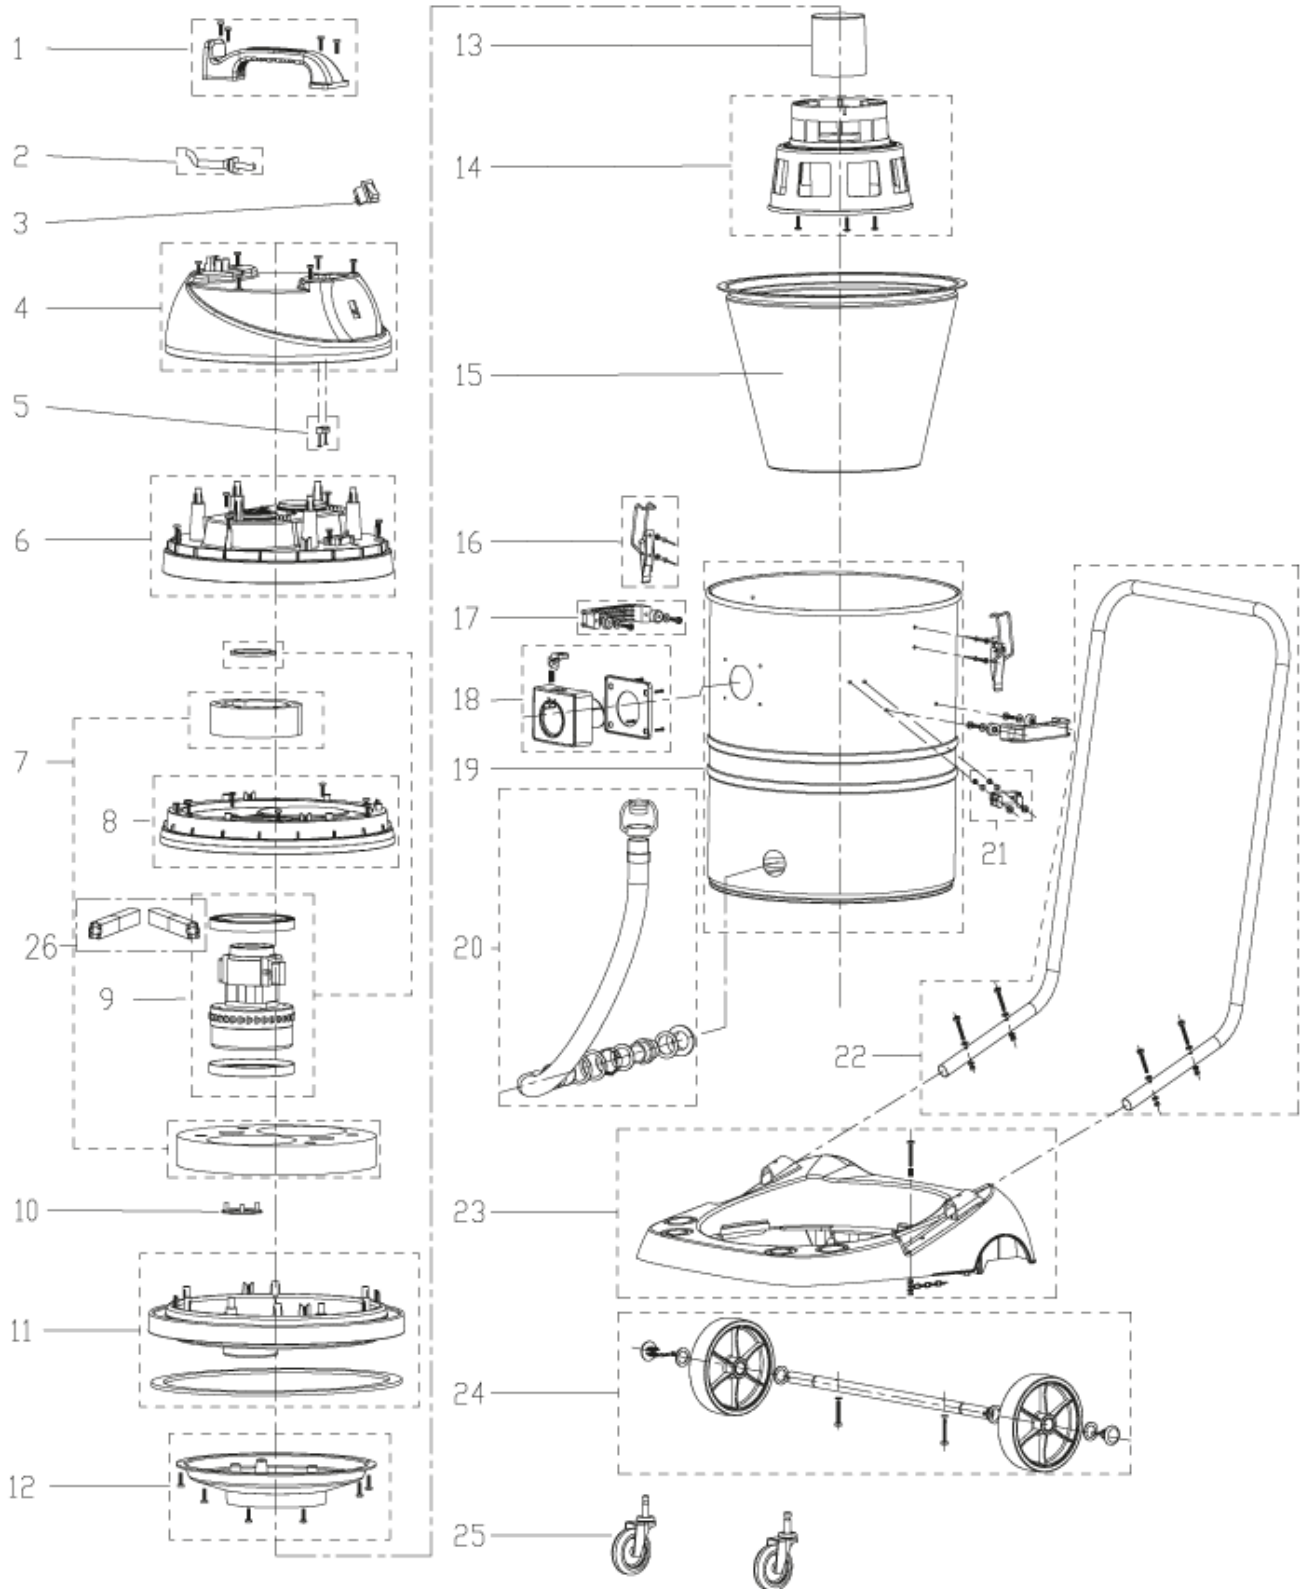

Overview	3
Accessories	5
Fixed squeegee chassis	7
Wear and Tear Parts	9

Overview

LSU155

09-09-2014

Part List ID
LSU15502

3

Overview

LSU155

09-09-2014

Part List ID
LSU15502

4

Pos	Part no.	Qty	Description
1	VA86630	1	HANDLE KIT
2	VA80708	1	POWER CORD UK PLUG KIT
2	VA80714	1	POWER CORD EU PLUG KIT
3	VA91346	1	SWITCH
4	VA86650	1	MACHINE HEAD COVER KIT
5	VA86604	1	CLAMP BLOCK KIT
6	VA86625	1	MOTOR COVER KIT
7	VA80724	1	SOUND SPONGE KIT EXTREME INCL TOP & MID
8	VA86626	1	MOTOR PRESSING DISH KIT
9	VA86608	1	MOTOR ASSEMBLY KIT
10	GV70008	1	SEAL PLATE
11	VA86627	1	MOTOR SUPPORTING BASE KIT
12	VA86610	1	FLOW DIVIDER DISH KIT
13	VA80063	1	FLOAT CUP
14	VA80766	1	FLAOT CUP HOLDER
15	VA80119	1	55L ABSORBING DUST FILTER
15	VA81342	1	FILTER FOR WET APP. LSU255/275/295
16	VA80734	2	TANK CATCH KIT
17	VA86612	2	HANDLE LIFT KIT
18	VA86613	1	ABSORBING TUBE BASE KIT
19	VA81275	1	55L PLASTIC TANK KIT INCL LOGO SCREW ET
19	VA86653	1	55L TANK KIT
20	VA80923	1	DRAIN WATER KIT
21	VA80750	1	DRAIN HOLDER KIT
22	VA86615	1	BOTTOM BASE HANDLE KIT
23	VA80027	1	CHASSIS ASSEMBLY FOR PLASTIC TANK 55/75L
23	VA86616	1	TANK BOTTOM BASE KIT
24	VA86617	1	REAR WHEEL KIT
25	VA96850	2	CASTER 3 INCH
26	ZD89002	2	MOTOR CARBON BRUSH

Part List ID
LSU39504

6

Pos	Part no.	Qty	Description	
1	VA80853	1	WET PICK-UP TOOL	
2	VA80036	1	DRY PICK-UP TOOL	
3	VA80711	1	WAND ASSEMBLY	
4	VA20803	1	DUSTING 38MM	
5	VA20806	1	CREVICE TOOL 38MM	
6	VA80400	1	SUCTON TUBE ASSEMBLY	LSU 155/255/275/295/375/395
6	VA80401	1	SUCTION TUBE ASSEMBLY	LSU135
7	VA86700	1	SQUEEGEE BLADE KIT	
8	VA81119	1	BRUSH STRIP KIT	
9	VA80654	1	HOSE ADAPTOR KIT LSU	

Part List ID
LSU13508

8

Pos	Part no.	Qty	Description
1	VA83611-010	1	HOSE ASSEMBLY
2	VA87703	1	BOTTOM BASE ASSEMBLY
3	VA00001	1	FRONT MOUNT SQUEEGEE ASSY 24 INCH
4	VA80898	2	3.5 WHEEL ASSEMBLY
5	VA80896	1	NON-MARKING10 WHEEL ASSEMBLY
6	VA85007	2	BLADE 24INCH
7	VA80897	1	CONNECT BOARD ASSEMBLY