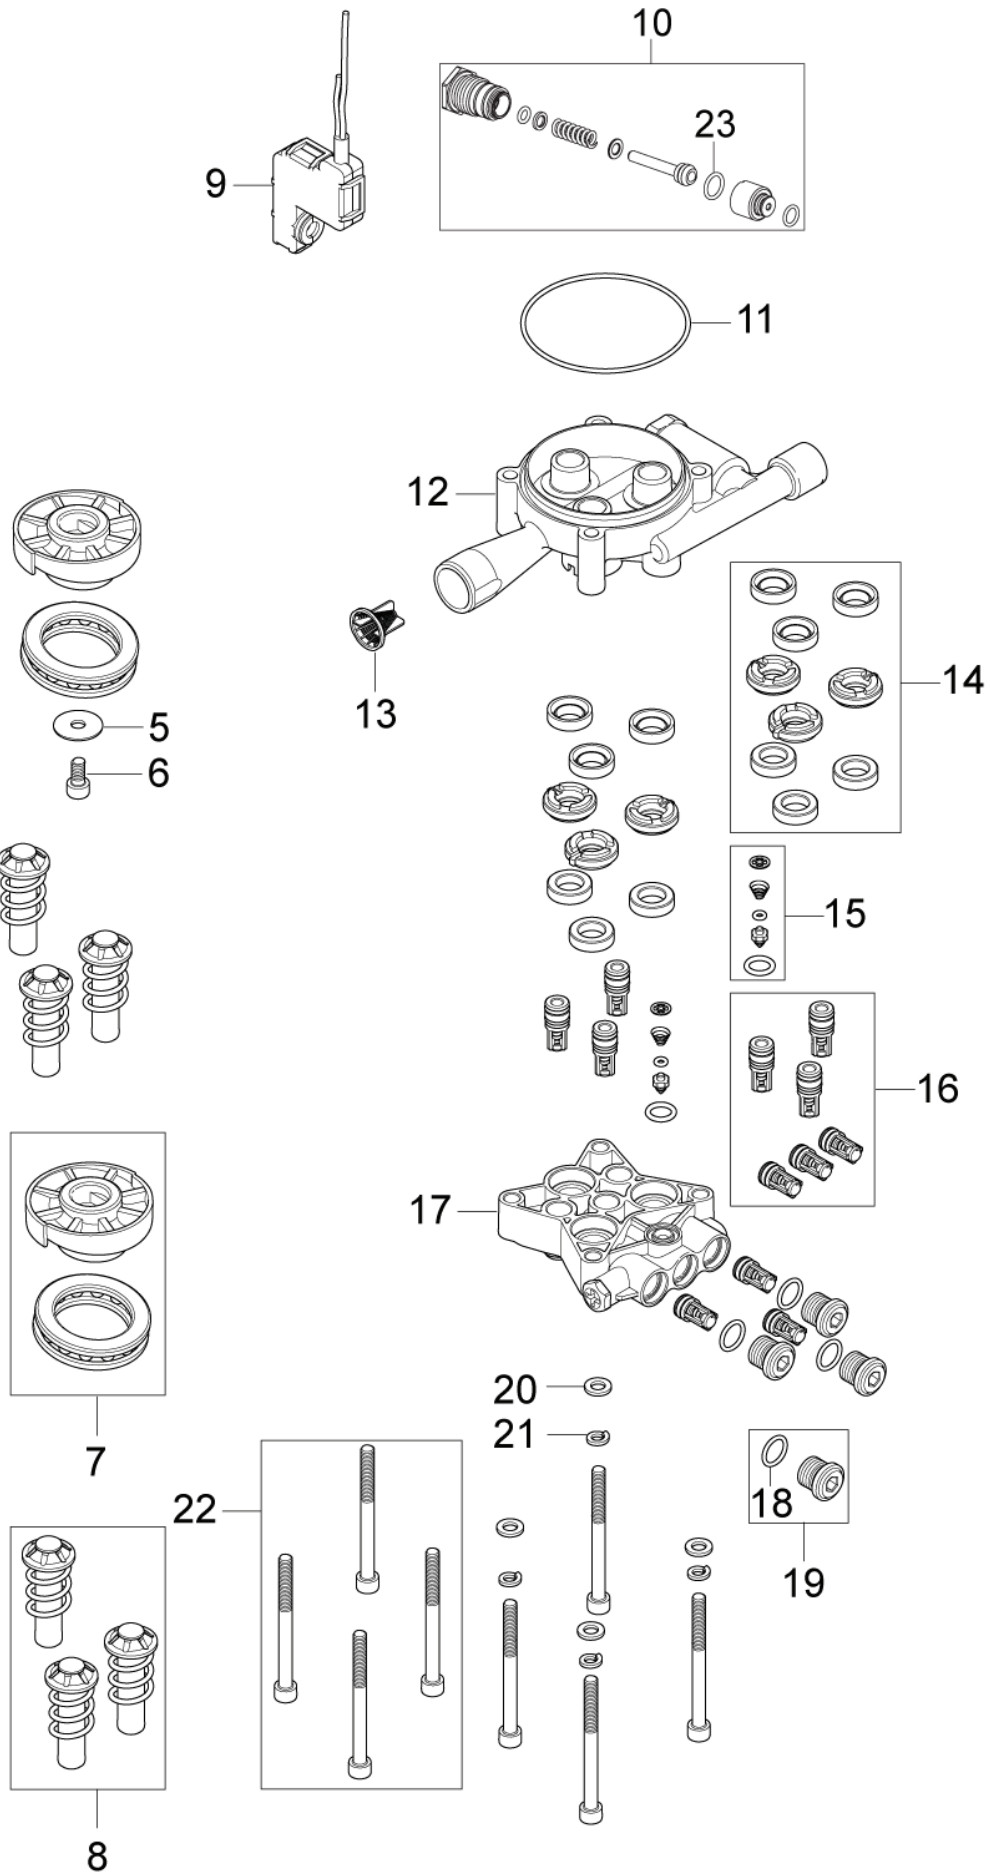

ET-Liste-Nr. C120302

4

| Pos | Artikelnr. | Me | Beschreibung |
|-----|------------|----|----------------------------------|
| 0 | 128500003 | 1 | Verpackung 10Stück C120.3,C125.3 |
| 0 | 128500279 | 1 | TOP BOX C120.3-6 P 10PCS |
| 0 | 128500280 | 1 | TOP BOX C125.3-8 CAR 10PCS |
| 0 | 128500281 | 1 | TOP PAD BOX C120.3 10PCS |
| 01 | 127440241 | 1 | Verkleidung vorne C120.3 |
| 01 | 127440242 | 1 | FRONT COVER 125.3 |
| 02 | 127440198 | 1 | Hauptschalter MAIN SWITCH |
| 03 | 127440197 | 1 | Kondensator 30UF 500V für 230V |
| 06 | 127440056 | 2 | PLASTIC SCREW M4X16 |
| 07 | 127440243 | 1 | CABLE RELIEF BLACK |
| 08 | 127440244 | 1 | RIGHT LEG COVER BLACK C120.3 |
| 09 | 127440245 | 1 | RIGHT CHASSIS BLACK |
| 11 | 127440098 | 2 | WHEEL KIT BLUE CAP |
| 12 | 127440092 | 1 | LEFT LEG COVER BLACK C120.3 |
| 13 | 127440246 | 1 | LEFT CHASSIS BLACK |
| 15 | 127440247 | 1 | REAR COVER BLACK |
| 16 | 127440066 | 2 | Stopfen für Schlauchhalterung |
| 17 | 127440067 | 1 | Griff |
| 18 | 127440068 | 1 | Schlauchhalterung |
| 19 | 127440205 | 1 | Düsenreiniger |
| 20 | 101814782 | 8 | Schraube KB50 x 18 |
| 21 | 128500029 | 1 | RUBBER MOUNT KIT |
| 22 | 128500291 | 1 | Motor 1,7-1,8kW 230-240V |

Motorpumpeneinheit

C120.3 and C125.3

08-08-2012

ET-Liste-Nr. C120306

5

Motorpumpeneinheit

C120.3 and C125.3

08-08-2012