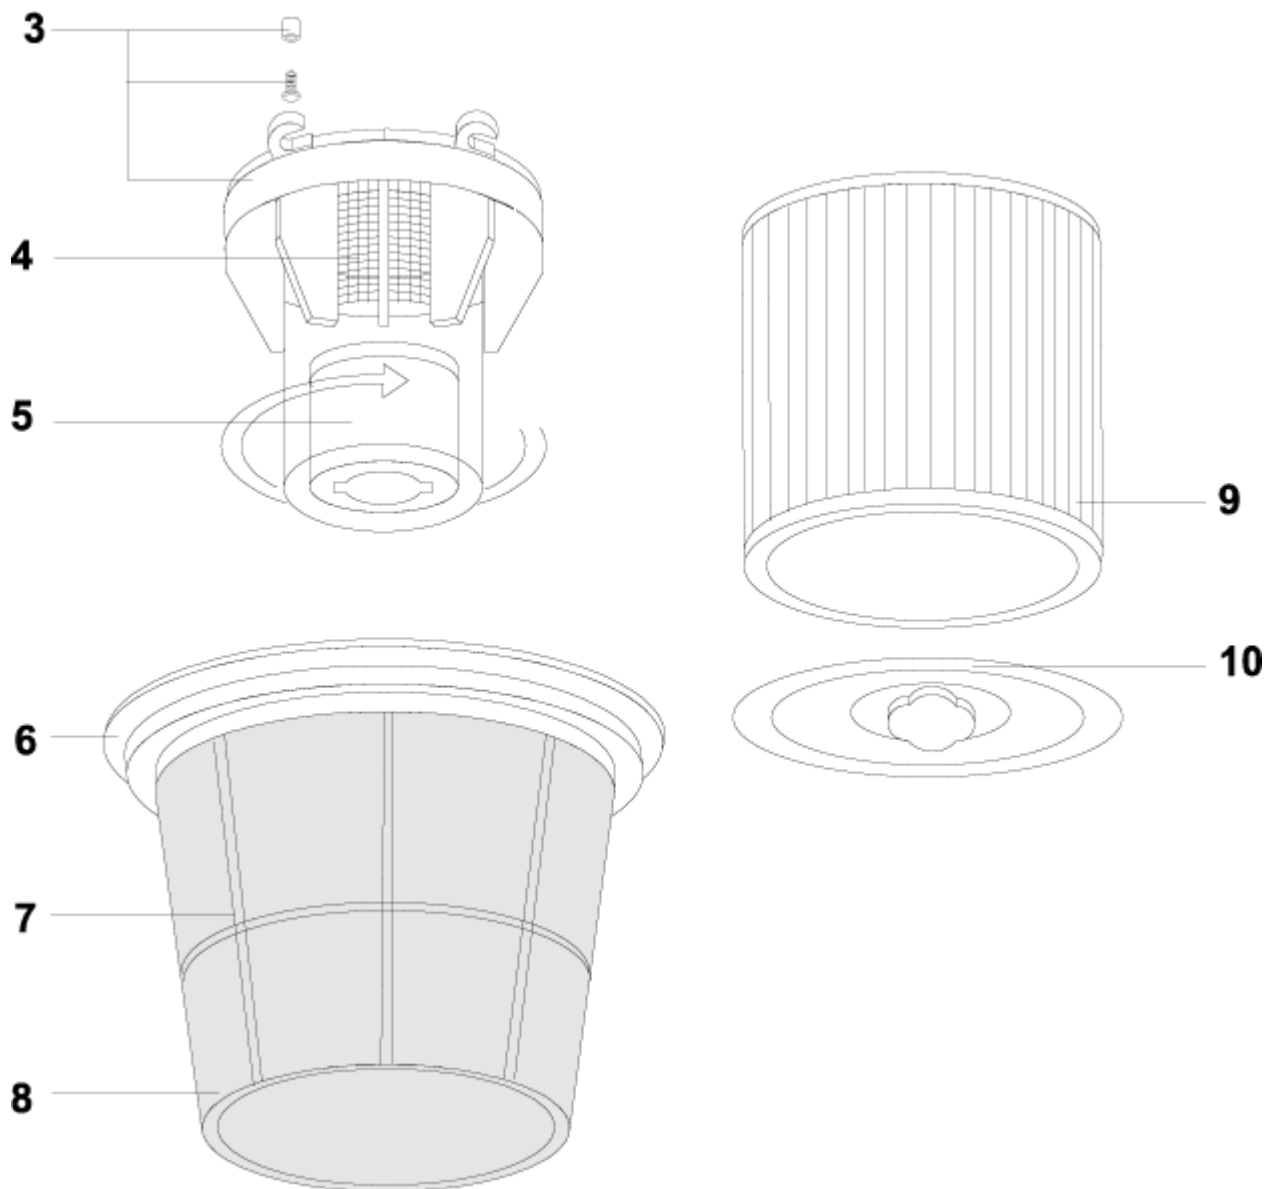

Filter (new)

WD90

13-12-2012

ET-Liste-Nr. WD9010

11

Filter (new)

WD90

13-12-2012

ET-Liste-Nr. WD9010

12

Pos	Artikelnr.	Me	Beschreibung
3	7090604	1	Gehaeuse f. Schwimmer
4	7090613	1	Filter
5	7090605	1	Schwimmer
6	7090554	1	Filterring
7	7090558	1	Filterbeutel 1992,WD70
8	7090559	1	Filterkorb 1992,WD70
9	7090608	1	Filterpatrone
10	7090609	1	Verschlussplatte f. Filte r
7A	7090649	1	Filterbeutel, Polyester