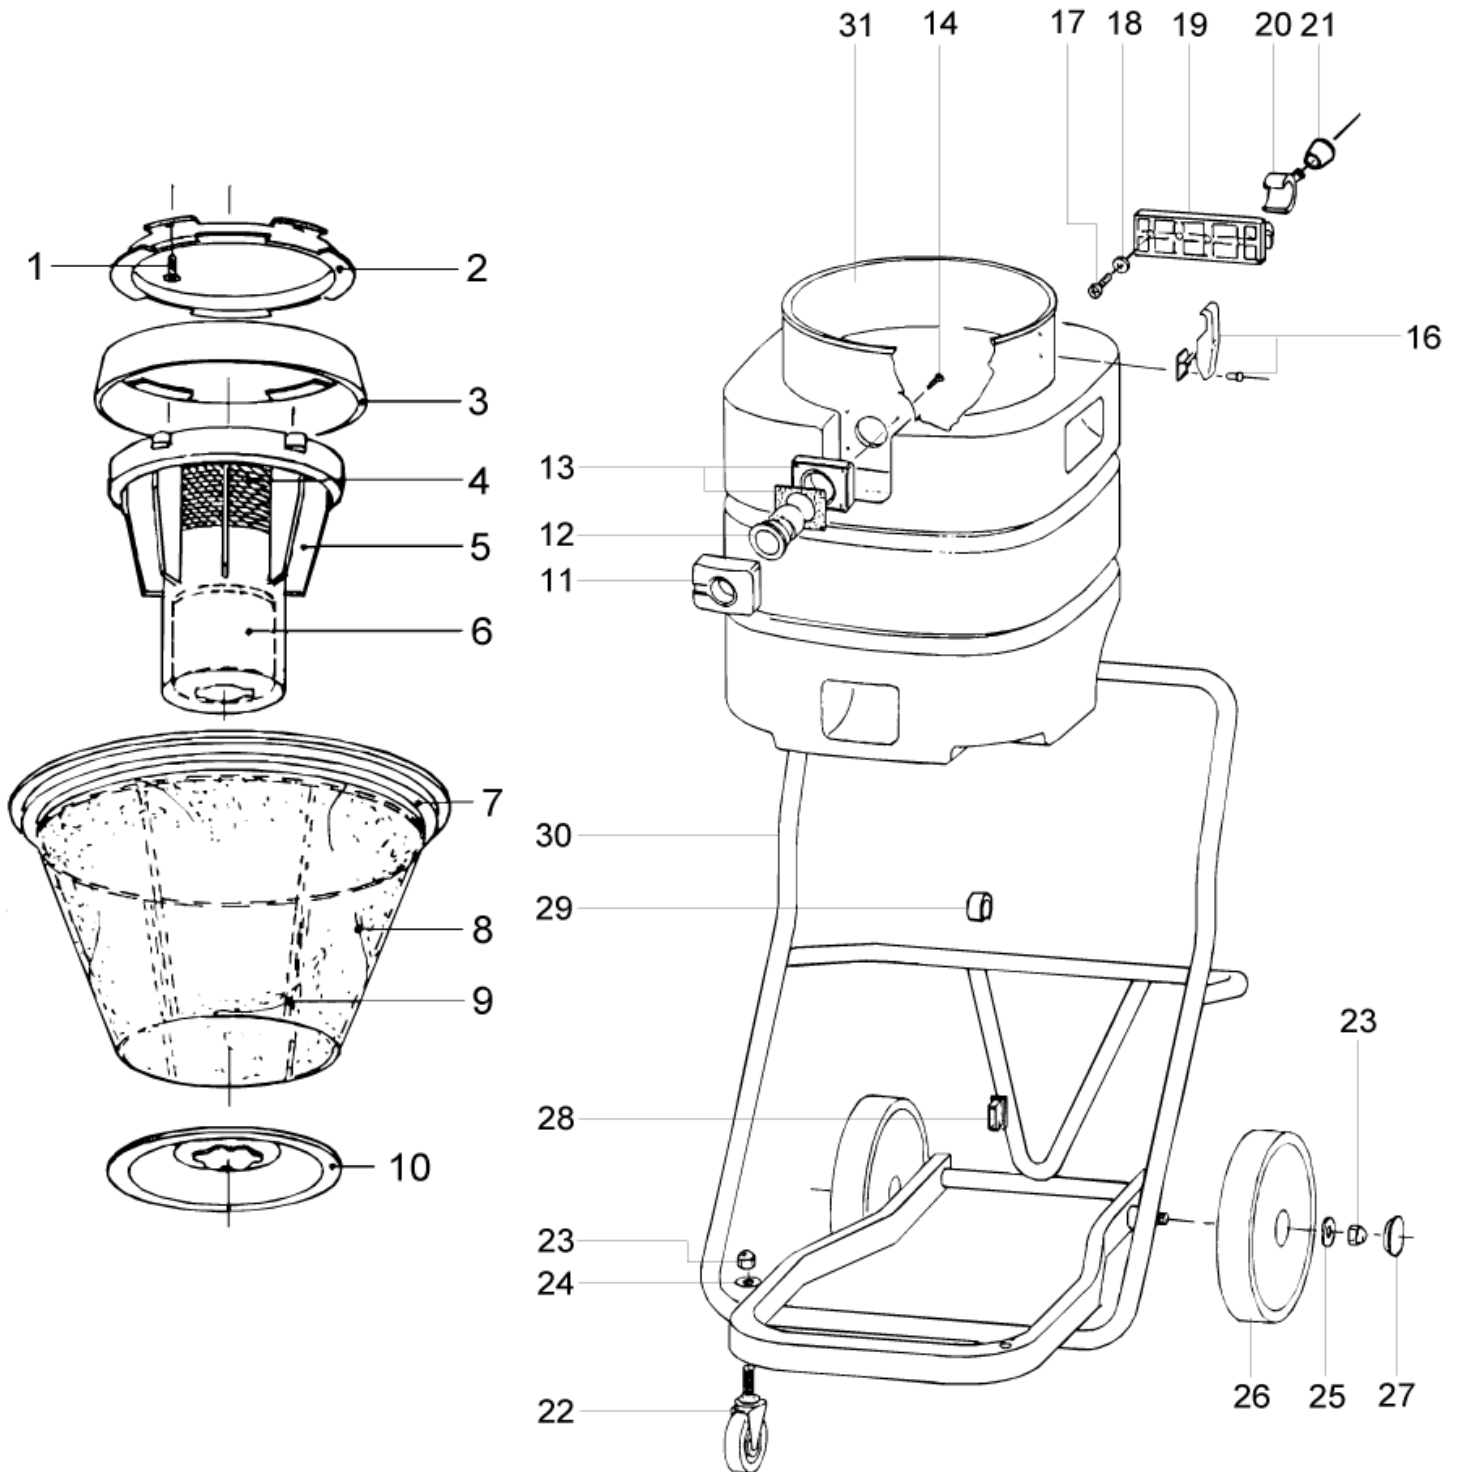

Tank and filter (old)

WD90

13-12-2012

ET-Liste-Nr.

WD9004

5

Tank and filter (old)

WD90

13-12-2012

ET-Liste-Nr. WD9004

6

Pos	Artikelnr.	Me	Beschreibung
1	7090835	4	nicht mehr lieferbar SCHRAUBE M 5X20
2	7090611	1	FILTERRING #2, WD70
3	7090612	1	Filterring #3, WD70
4	7090613	1	Filter
5	7090604	1	Gehaeuse f. Schwimmer
6	7090605	1	Schwimmer
7	7090554	1	Filterring
8	7090558	1	Filterbeutel 1992,WD70
9	7090559	1	Filterkorb 1992,WD70
10	7090609	1	Verschlussplatte f. Filte r
11	7090561	1	Schlaucheingang
12	7090560	1	Interner Einsaug
13	7090654	1	Beschlag f. Schlaucheingang
14	7090453	4	Schraube M5x35 nicht mehr lieferbar
16	7090565	4	Federschloss
17	7090532	4	Schraube 5X25 nicht mehr lieferbar
18	7090376	4	KUNSTSTOFFSCHEIBE WD90 nicht mehr lieferbar
19	7090377	1	Kippbeschlag
20	7090378	2	Verriegelung f. Kuppbesch lag
21	7090379	2	Griff WD90
22	7090385	2	Lenkrolle
23	7090384	4	Mutter WD90 nicht mehr lieferbar
24	1800317	2	Scheibe
25	7090387	2	Scheibe WD90 nicht mehr lieferbar
26	7090386	2	Rad D250 WD90 nicht mehr lieferbar
27	7090388	2	Radkappe WD90 nicht mehr lieferbar
29	7090382	2	nicht mehr lieferbar Feder WD90
30	7090381	1	Transportwagen f. WD 90-50 nicht mehr lieferbar
31	7090375	1	TANK