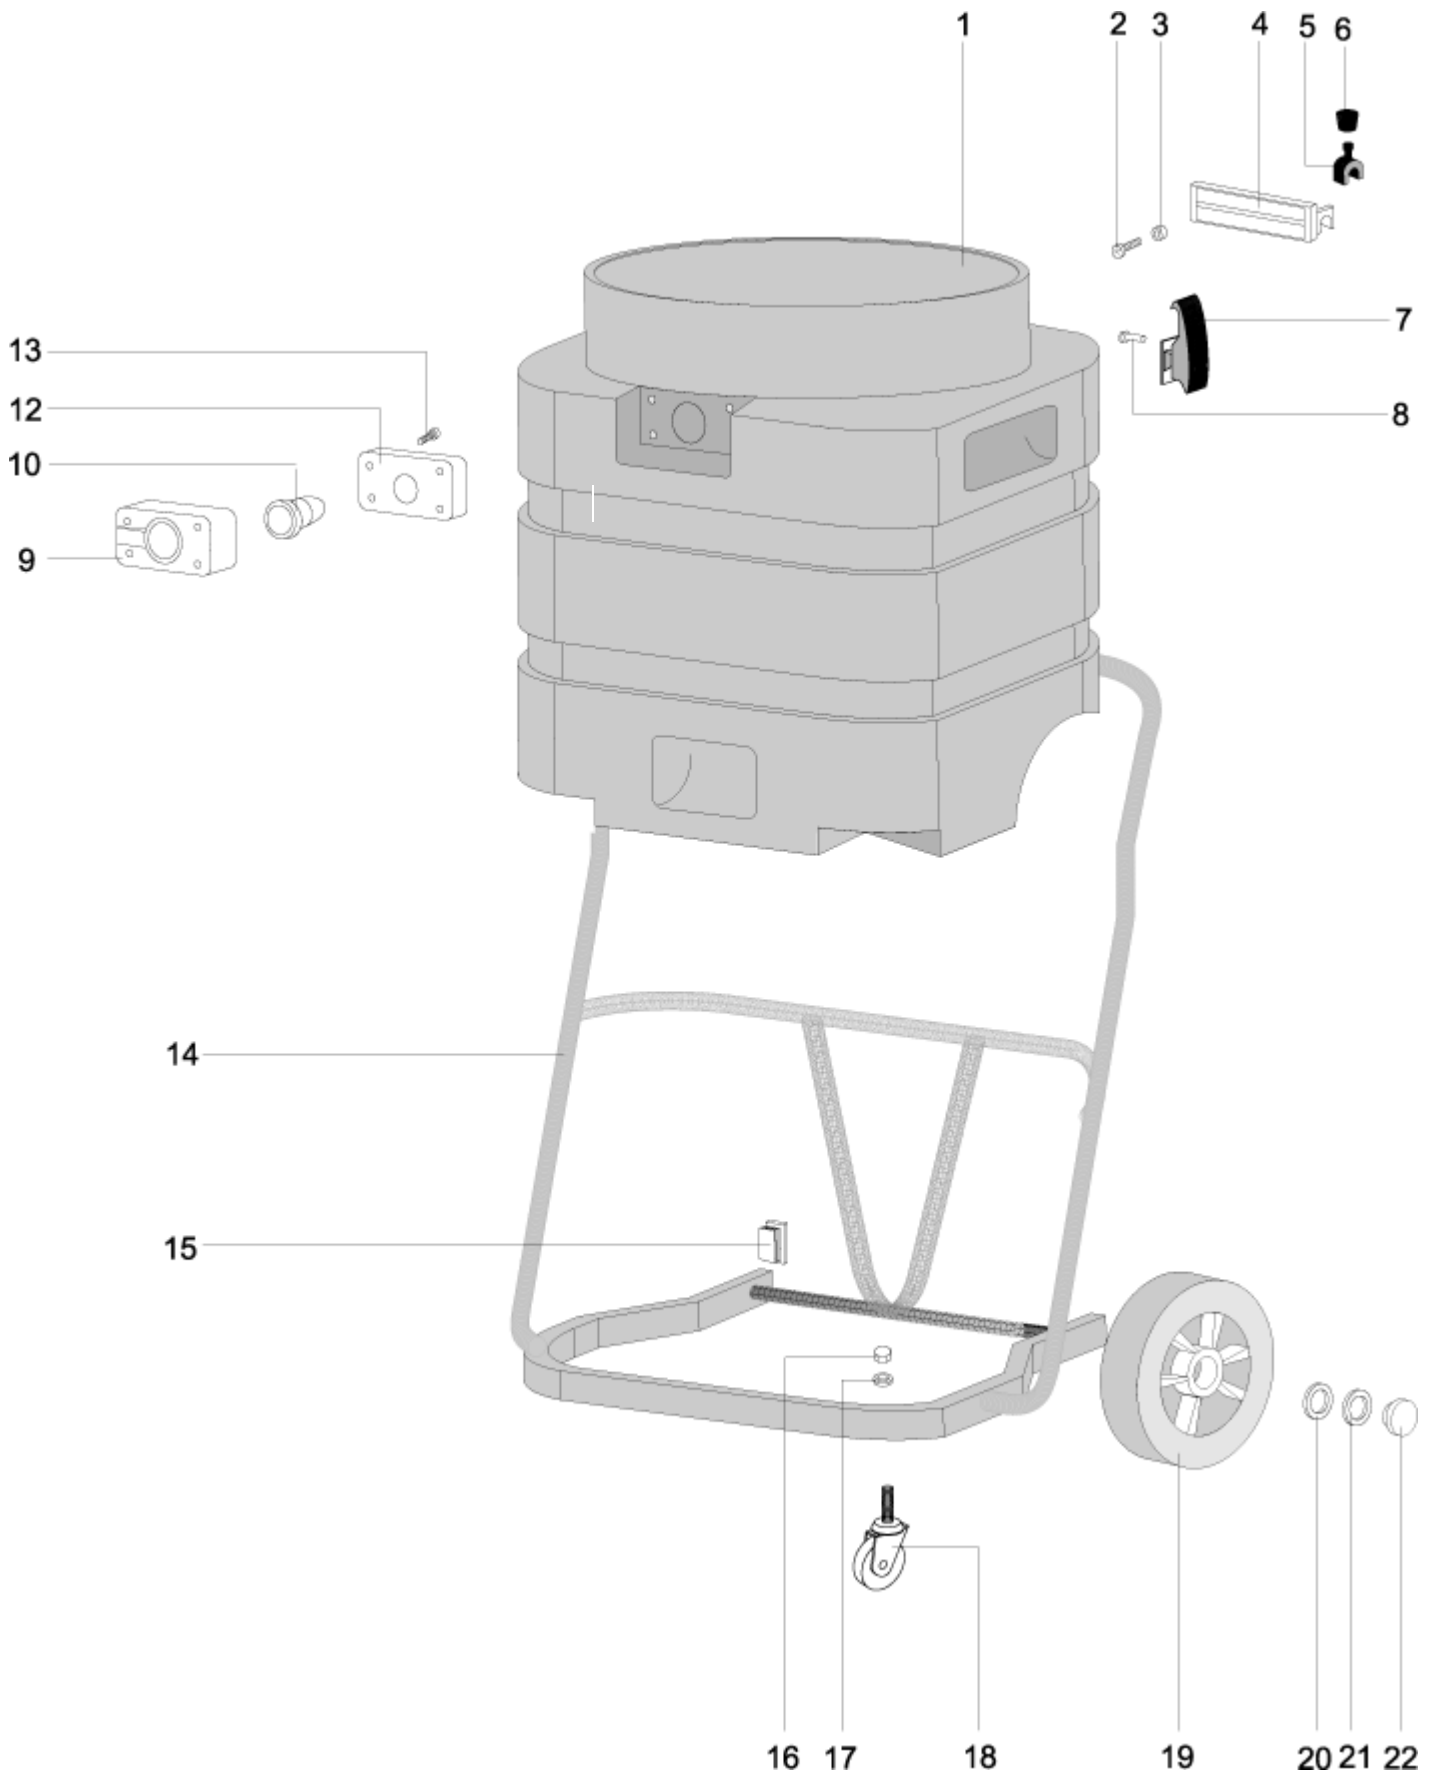

Tank (new)

WD90

13-12-2012

ET-Liste-Nr. WD9008

9

Tank (new)

WD90

13-12-2012

ET-Liste-Nr. WD9008

10

Pos	Artikelnr.	Me	Beschreibung
1	7090375	1	TANK
2	7090453	4	Schraube M5x35 nicht mehr lieferbar
3	7090990	4	WASHER
4	7090377	1	Kippbeschlag
5	7090378	2	Verriegelung f. Kuppbesch lag
6	7090379	2	Griff WD90
7	7090565	2	Federschloss
8	1814709	4	Rohrniet nicht mehr lieferbar
9	7090561	1	Schlaucheingang
10	7090560	1	Interner Einsaug
12	7090654	1	Beschlag f. Schlaucheinga ng
13	7090532	4	Schraube 5X25 nicht mehr lieferbar
14	7090381	1	Transportwagen f.WD 90-50 nicht mehr lieferbar
16	7090384	2	Mutter WD90 nicht mehr lieferbar
17	1800317	2	Scheibe
18	7090385	2	Lenkrolle
19	7090386	2	Rad D250 WD90 nicht mehr lieferbar
20	7090991	2	LOCK WASHER
21	7090992	2	WASHER
22	7090388	2	Radkappe WD90 nicht mehr lieferbar