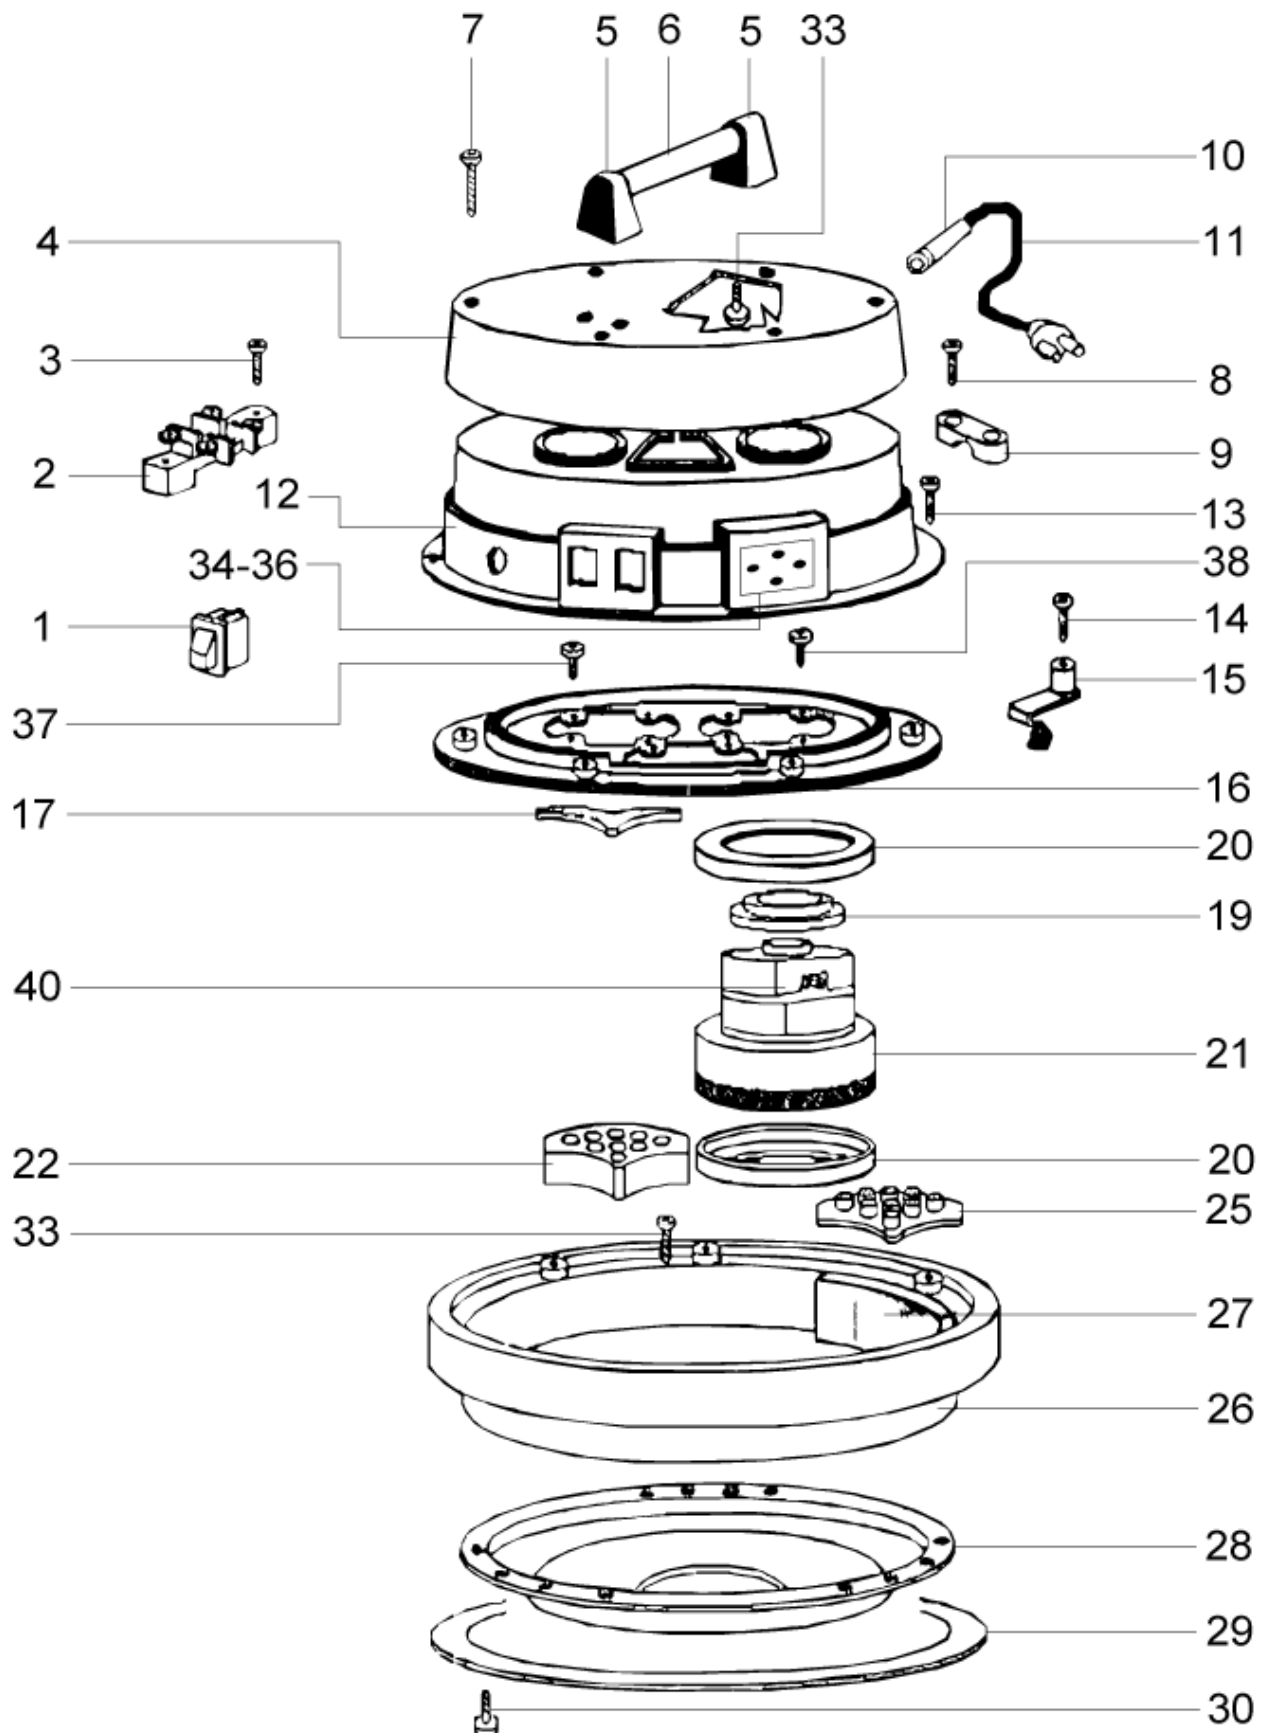

Motor top (old)

WD90

13-12-2012

ET-Liste-Nr. WD9002

3

Motor top (old)

WD90

13-12-2012

ET-Liste-Nr. WD9002

4

Pos	Artikelnr.	Me	Beschreibung
-	1803329	7	CABLE BINDER BLACK
-	7090428	1	Widerstand 1/2W 680 OHM nicht mehr lieferbar
-	7090429	1	Schuetz nicht mehr lieferbar
-	7090430	6	CABLE SHOE
-	7090432	8	Leitung nicht mehr lieferbar
1	7090427	3	Druckschalter
2	7090401	1	Klemme
3	7090566	3	Schraube M5x30 nicht mehr lieferbar
4	7090403	1	nicht mehr lieferbar Deckel
5	7090567	2	nicht mehr lieferbar ROHRBUEGEL, GESCHLOSSEN
7	7090436	6	Schraube
8	7090835	2	nicht mehr lieferbar SCHRAUBE M 5X20
9	7090408	1	Zugentlastung nicht mehr lieferbar
10	7090409	1	nicht mehr lieferbar Gummitülle
11	7090437	1	Anschlusskabel 3x1,5 nicht mehr lieferbar
12	7090438	1	Zwischenschirm
13	7090453	8	Schraube M5x35 nicht mehr lieferbar
14	7090439	1	Schraube nicht mehr lieferbar
15	7090440	1	ANTISTATIC FITTING WD90
16	7090441	1	Zwischenkonsole
19	7090411	3	nicht mehr lieferbar Zwischenschirm
20	7090415	6	Dichtung
21	7090463	3	Motor BB 35 1080W/240V
21	7090994	3	MOTOR 2513S 110V
22	7090443	3	Geraeusfilter WD90
25	7090420	3	Automatische Sicherung nicht mehr lieferbar
26	7090444	1	Unterkonsole
27	7090445	3	Filter nicht mehr lieferbar
28	7090424	1	nicht mehr lieferbar Unterschirm
29		1	NOTE COMMENT Gasket
30	7090835	19	nicht mehr lieferbar SCHRAUBE M 5X20
34	7090446	1	ELECTRIC OUTLET
37	7090449	1	GASKET
38	7090457	12	SCREW 4.8X19
40	7090475	1	Kohlebuerste 1080W
5-6	7090405	1	Traggriff