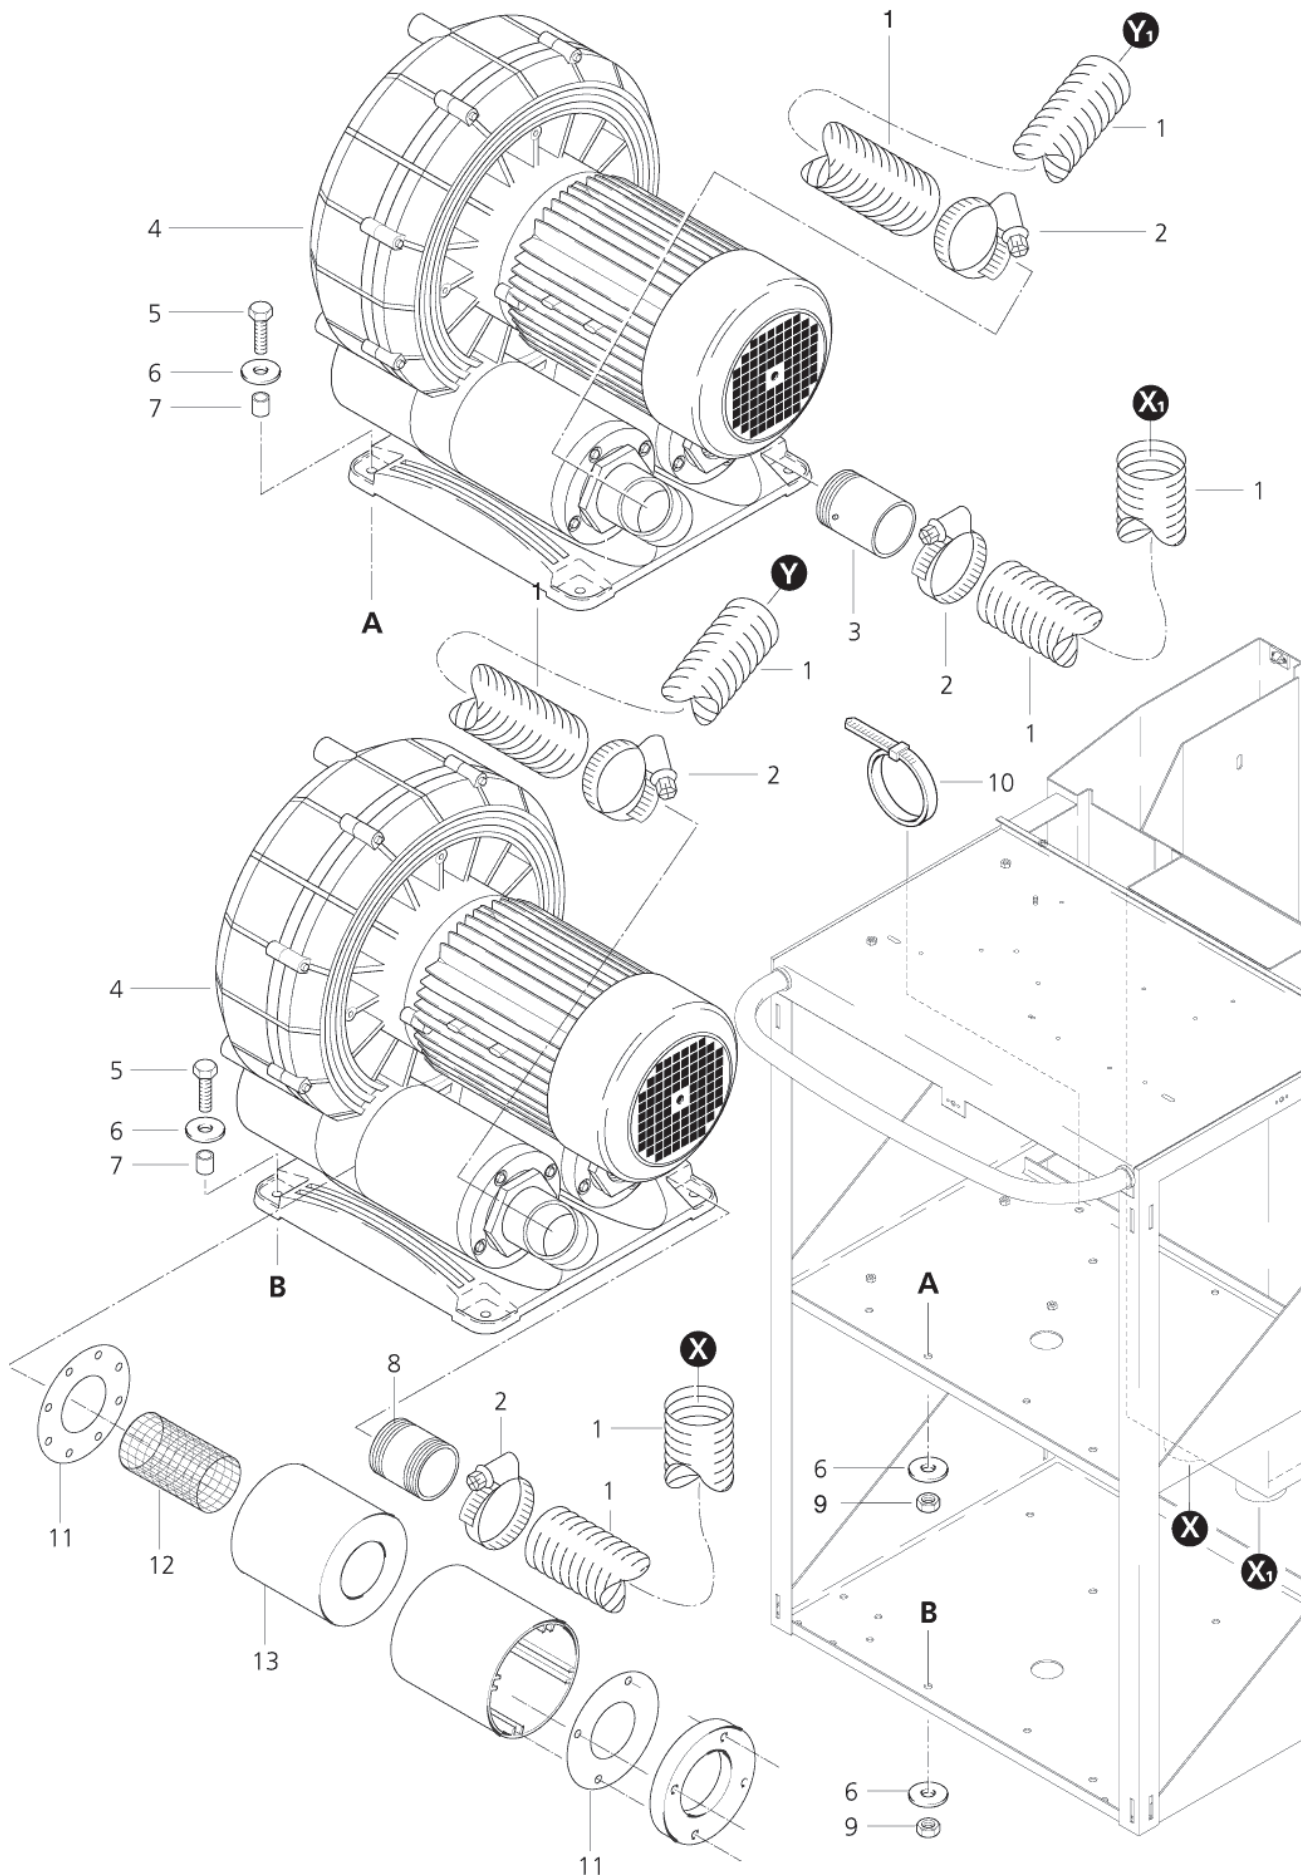

PLEASE INDICATE LENGTHS IN METRES WHEN ORDERING

Kit with 7 bolts, 3 holders, 7 spring clips

Motor/turbine (centrifugal) from year 2000

DYNAMICS 440, 840

14-10-2012

ET-Liste-Nr.
DYNAM440M03

7

Ersatzteile auf www.gluesing.net