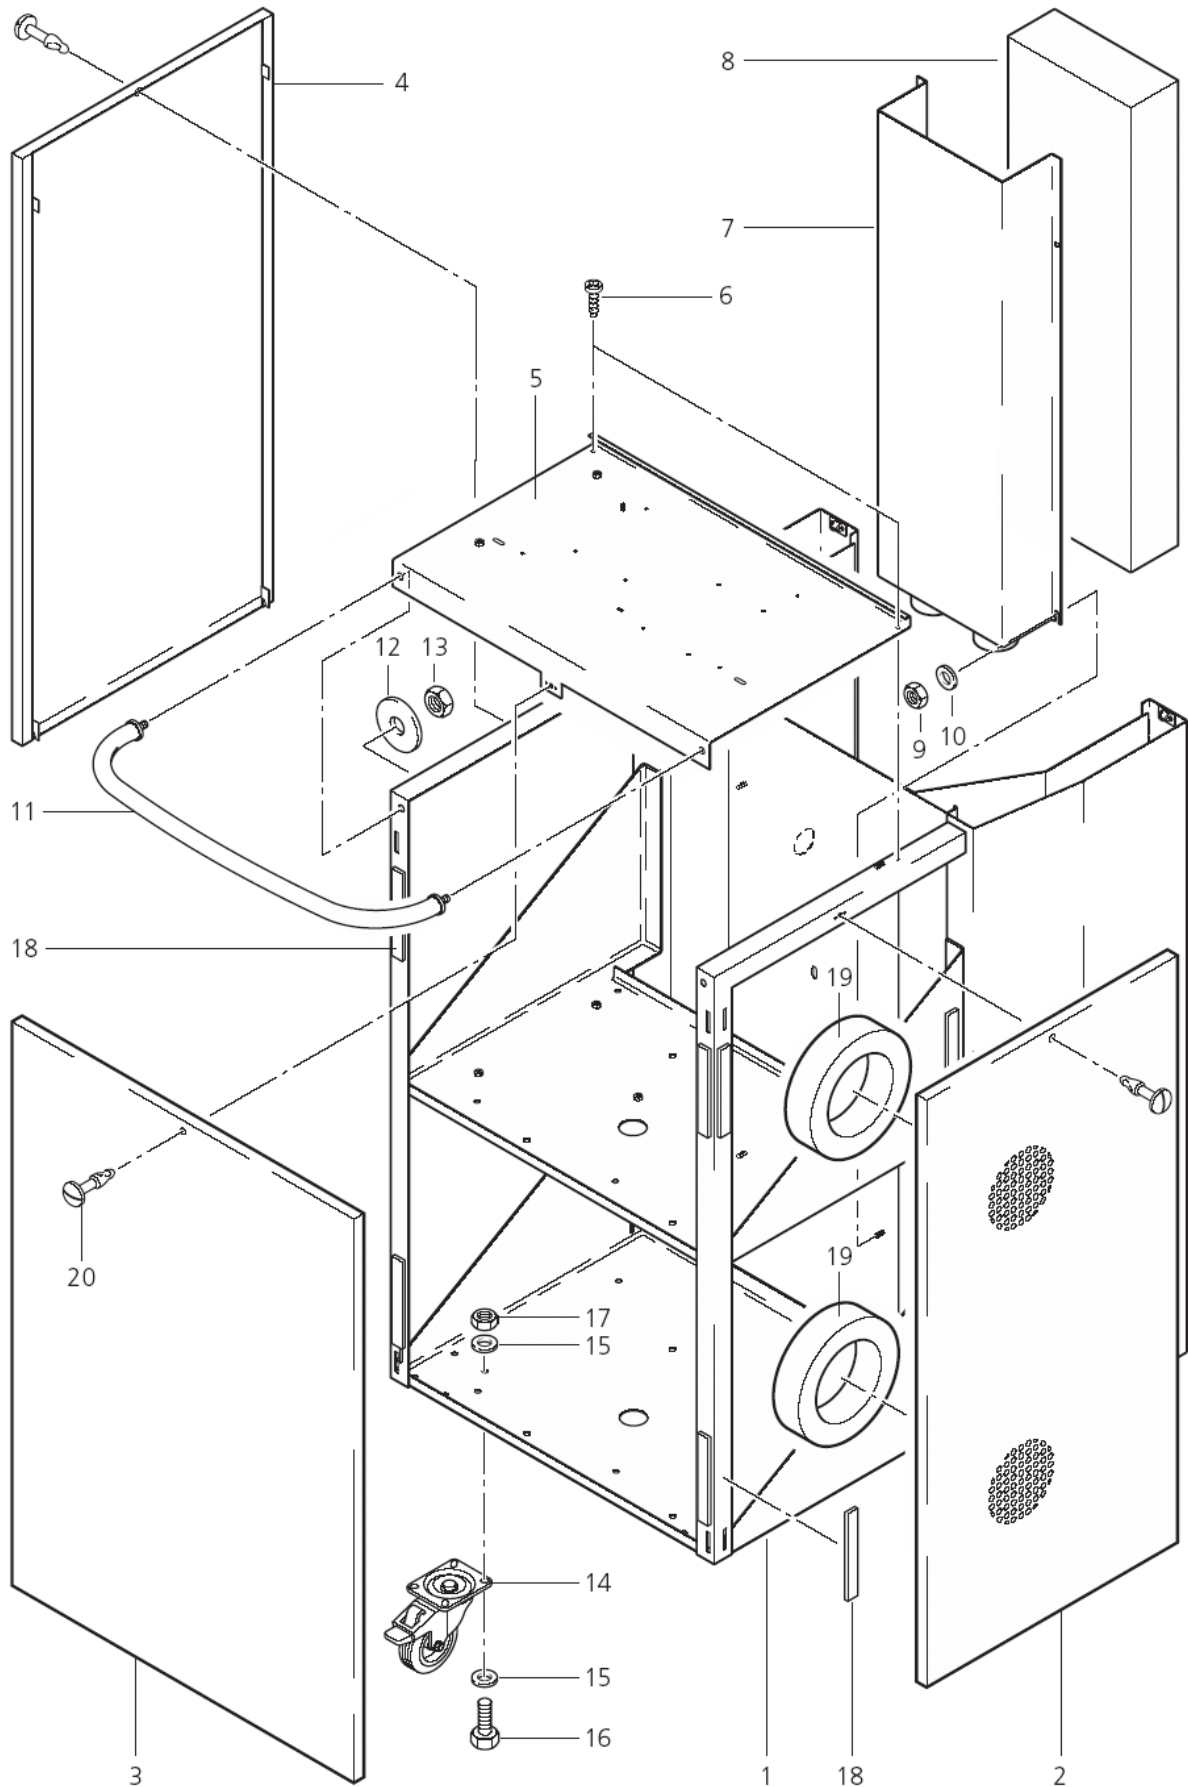

Gehäuse

DYNAMICS 440, 840

14-10-2012

ET-Liste-Nr.
DYNAM440M02

5

Dynamics
440
840
440MB1
840MB1

Ersatzteile auf www.gluesing.net

Gehäuse

DYNAMICS 440, 840

14-10-2012

ET-Liste-Nr.
UYNM440MUZ

6

Pos	Artikelnr.	Me	Beschreibung
1	65233	1	Gehäuse Dynamics blau 440 /840 beschicht.
2	65240	1	Verkleidung
3	65237	1	Verkleidung hinten blau"D y namics 440/840
4	65239	1	Verkleidung rechts blau"D y namics 440/840
5	65236	1	Schaltkastenkons.blau "Dy namics 440/840"
6	8822	1	Blechschraube 3,5x9,5
7	65229	1	Abluftkanal Dynamics blau 440/840
8	29720	1	Daemmeinlage Abluft-
11	29681	1	Bügel
14	46361	1	Lenkrolle Ø100
18	6250	1	Klebeband 15x2
19	63887	1	Daemmeinlage Ring D200/13 0x50 "Dynam."
20	64260	1	Schnellverschluss-Set Ver kleidung

PLEASE INDICATE LENGTHS IN METRES WHEN ORDERING

Kit with 7 bolts, 3 holders, 7 spring clips