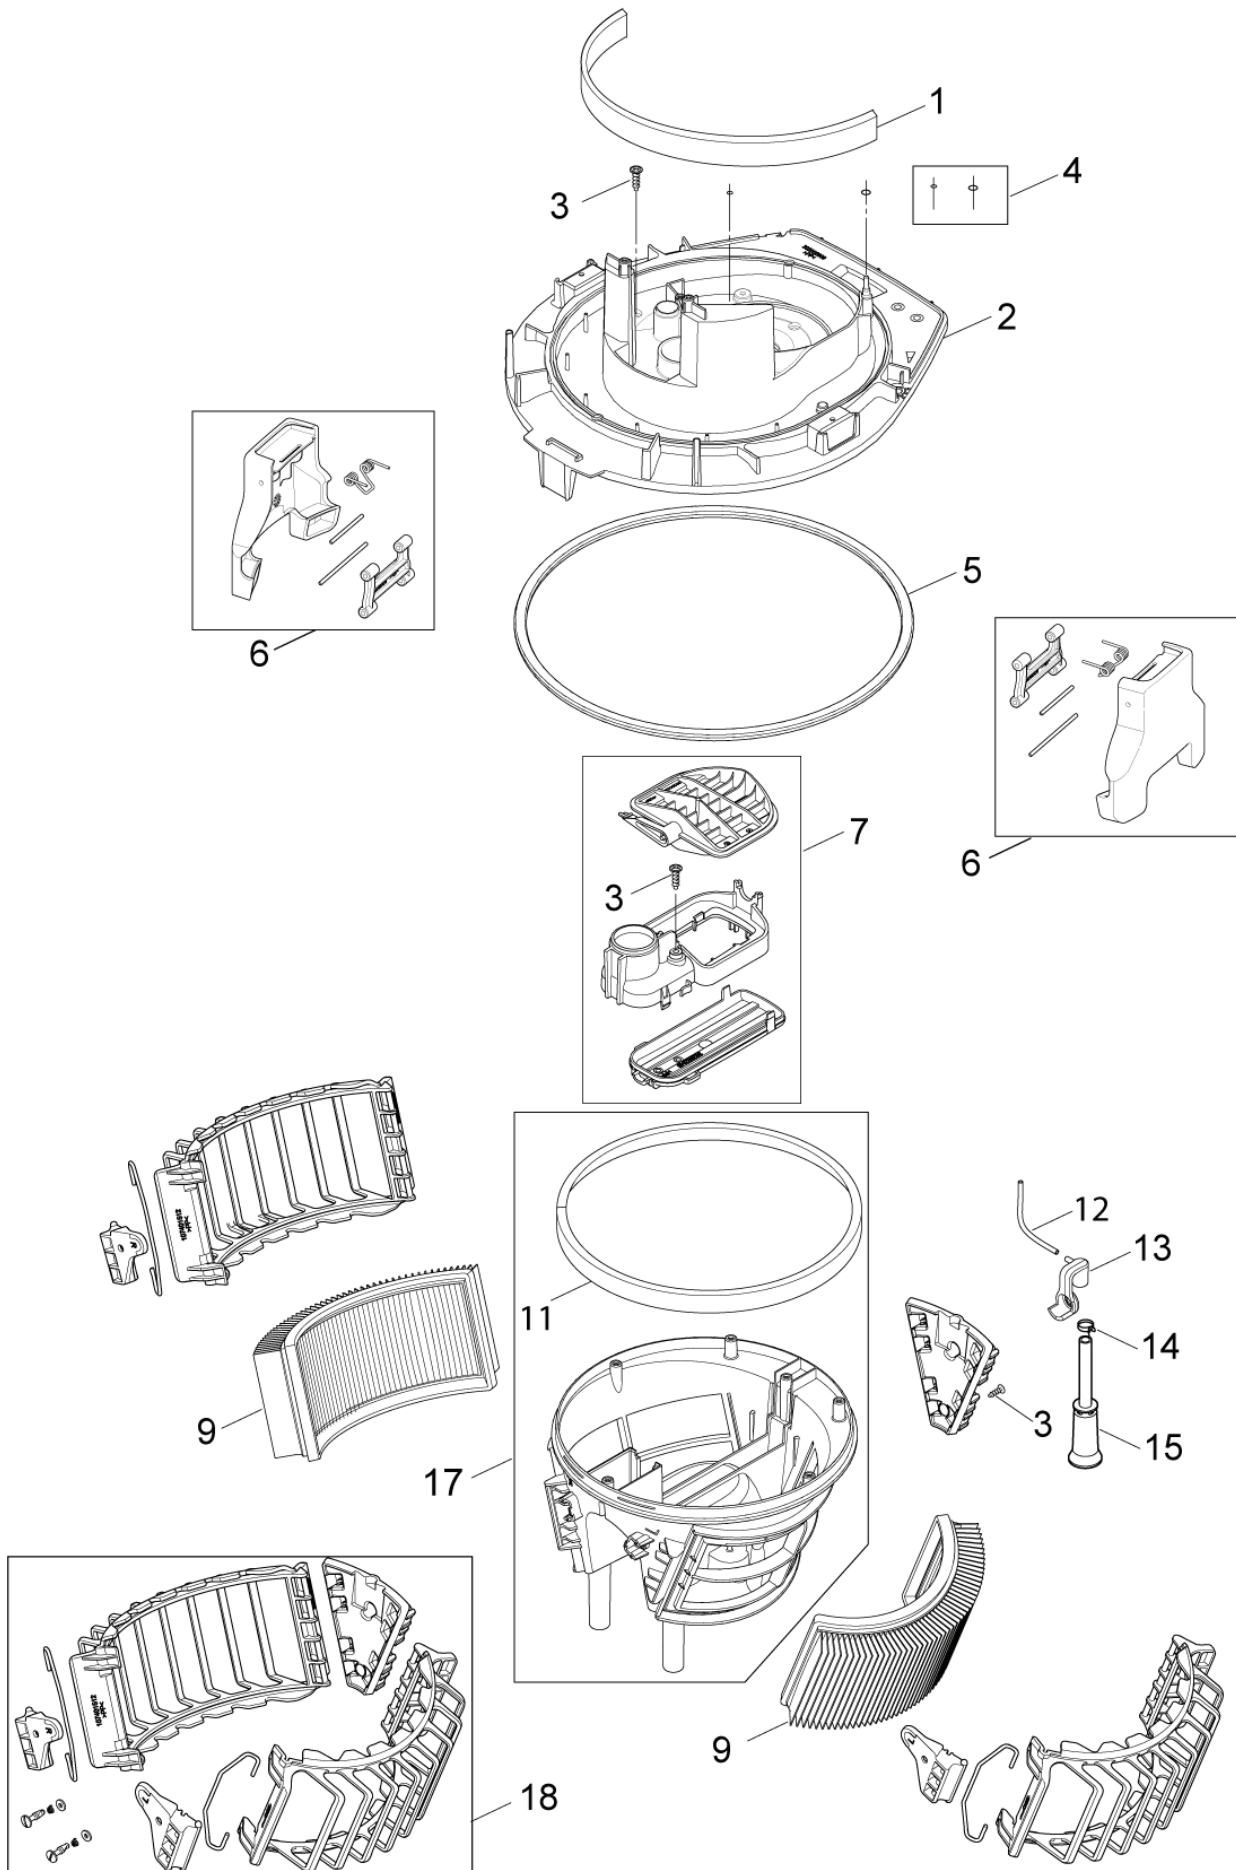

Filtersystem XC

ATTIX 50 PC, XC, EC, Clean Room

16-08-2012

ET-Liste-Nr.
ATTIX50XC10

10

Ersatzteile unter www.gluesing.net

Filtersystem XC

ATTIX 50 PC, XC, EC, Clean Room

16-08-2012

ET-Liste-Nr.
A111X50XC10

11

Pos	Artikelnr.	Me	Beschreibung
1	302004010	1	GERÄUSCHDÄMMUNG VORNE
2	107400300	1	Grundplatte XC
3	302004029	9	SCHRAUBE 5X18
4	107400274	1	O-RING XC KIT
5	107400056	1	GASKET FOR CONTAINER
6	107400301	2	Behälterklammer
7	107400277	1	Deckel für ATTIX 50-21 XC
9	302002842	2	Flachfilter 2 Stück
11	107400283	1	Abdichtung XC
12	107400855	1	HOSE D3X1.5 TURBINE SIDE XC
13	107400310	1	Halterung Niveauschalter
14	107400285	1	Drahtklemme
15	107400303	1	Schlauch D42X155 Füllstand
17	107400302	1	Filterklammer XC
18	107402255	1	FilterbefestigungsKit