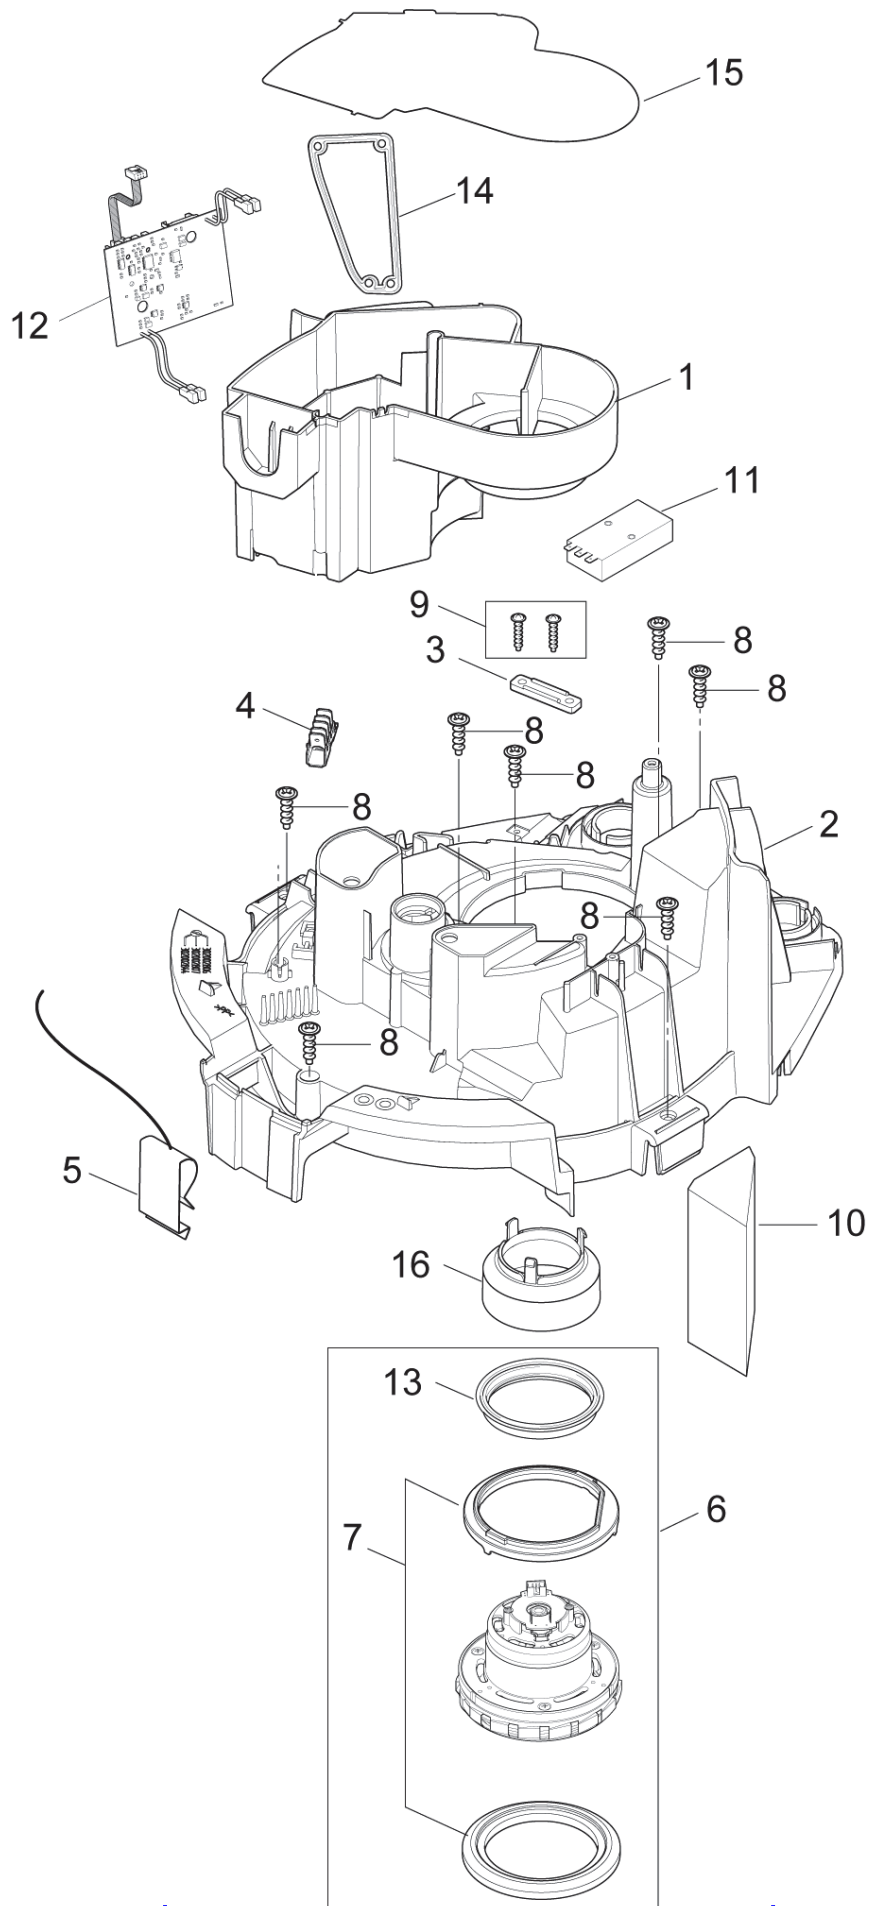

EC und Clean Room Motor

ATTIX 50 PC, XC, EC, Clean Room

16-08-2012

ET-Liste-Nr.
ATTIX5008

16

Ersatzteile unter www.gluesing.net

EC und Clean Room Motor

ATTIX 50 PC, XC, EC, Clean Room

16-08-2012

ET-Liste-Nr.
A11IX5008

17

Pos	Artikelnr.	Me	Beschreibung	
1	302004015	1	LUFTFÜHRUNG	* See note
2	302004009	1	KLEMMPLATTE PC	
3	302004030	1	KABELBINDER	
4	302004031	1	Verteilerleiste 6-polig 16A	
5	302004023	1	KONTAKTFEDER	
6	107400042	1	EC Motor Attix9 Typ 22	
7	302003648	1	Dichtungskit	
8	302004029	1	SCHRAUBE 5X18	
9	302004032	1	SCHRAUBE 3.5X18	
10	302004045	1	GERÄUSCHDÄMMUNG ABLUFT	
11	107402619	1	Anzeige Filter	
12	107400044	1	EC Steuerung Attix 9 Typ 22	
13	47364	1	Dichtring 108x86x18	
14	107401050	1	Dichtung innen ATTIX 30-40-50	EC and Clean Room
15	107401051	1	Abdeckung für Luftkreislauf	Clean Room - * See note
16	107401936	1	Kappe	

* Note: During service or repair of vacuum head alw ays change Airguide 302004015 and Cover for air circuit 107401051

Ersatzteile unter www.gluesing.net