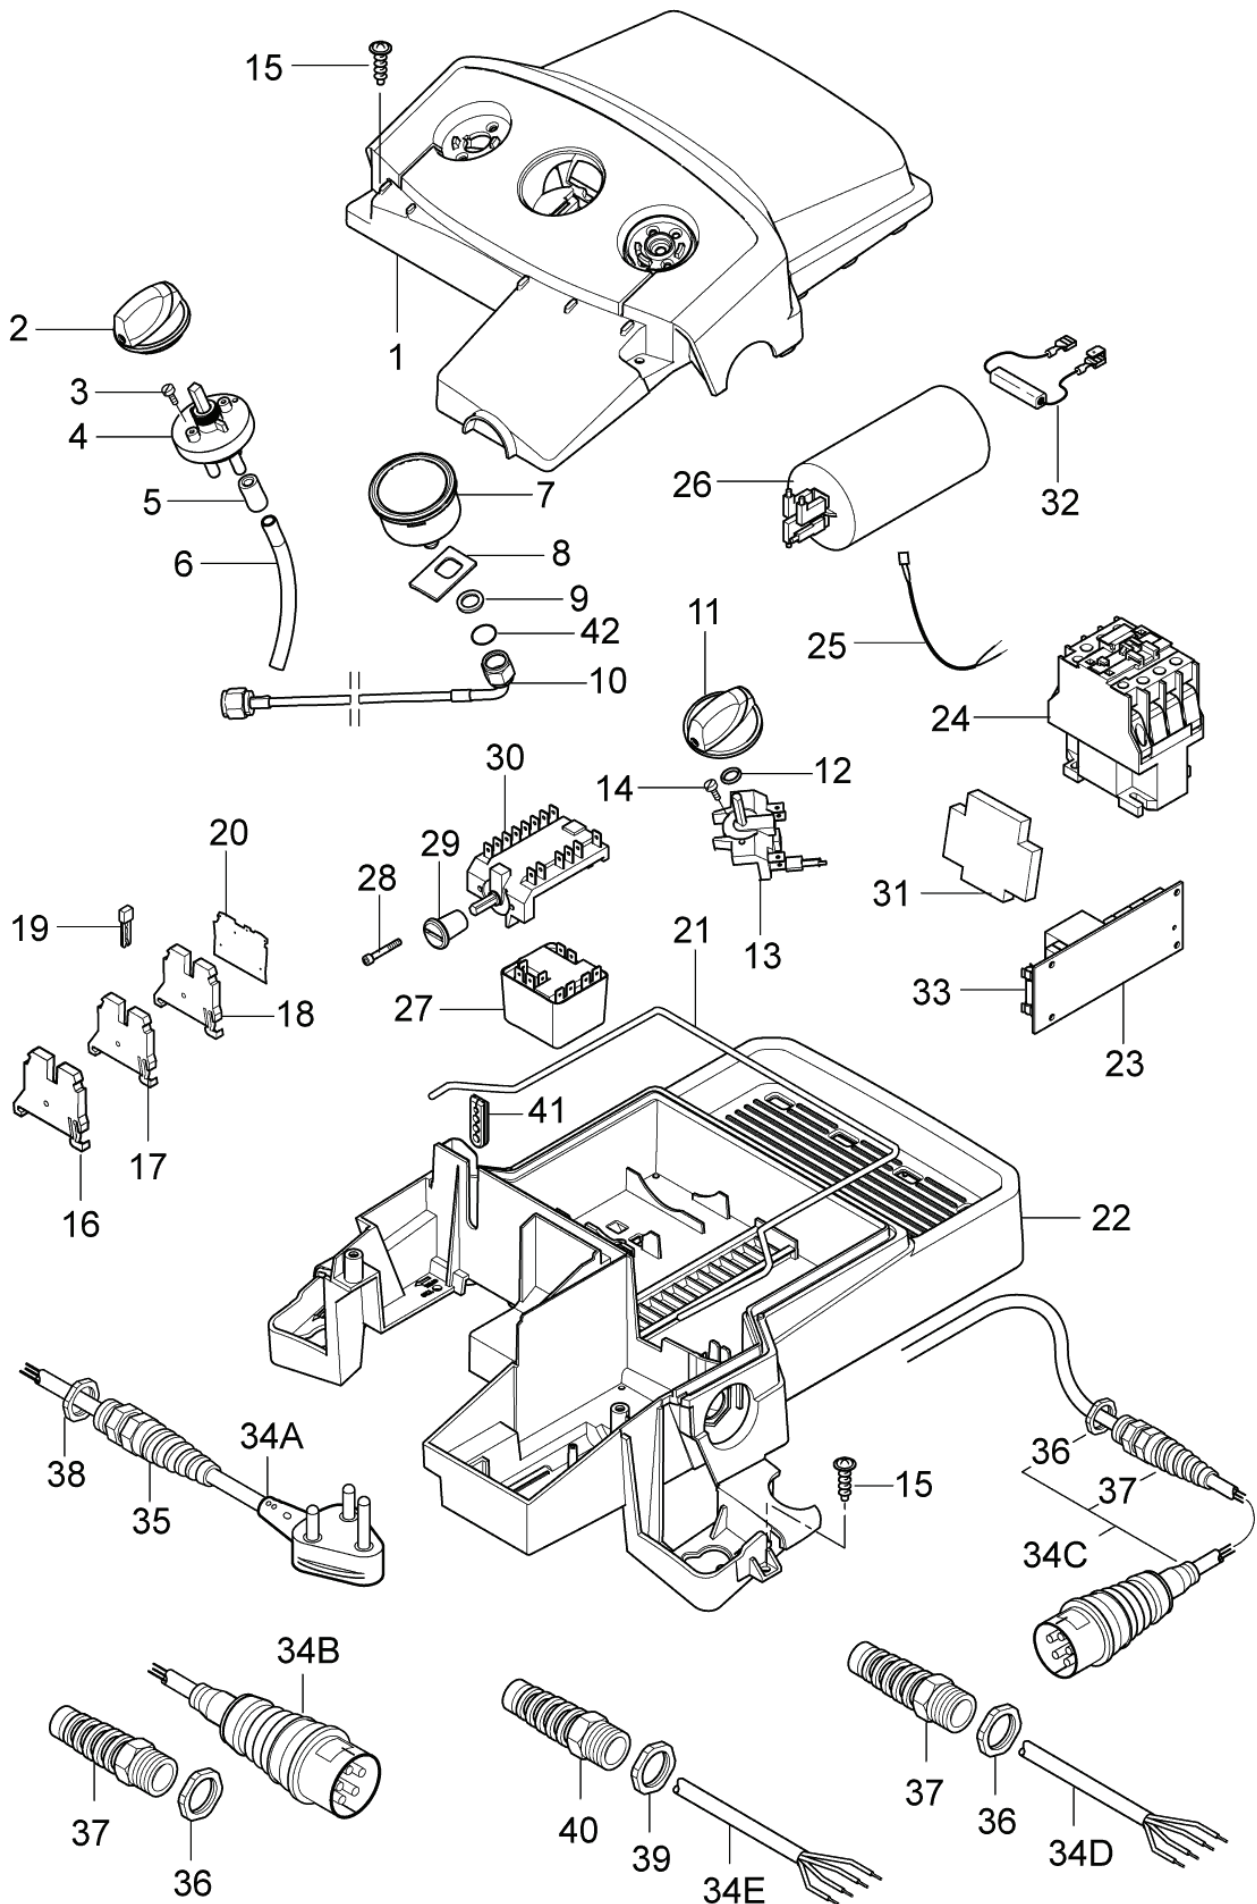

Electric box

POSEIDON 6 FA

12-01-2013

Part List ID

POS606

8

Electric box

POSEIDON 6 FA

12-01-2013

Part List ID
POSE606

9

Pos	Part no.	Qty	Description	
1	107141644	1	E-BOX TOP F. 1-POS SWITCH AND DET. BLACK	
1	107141645	1	E-BOX TOP F. 2-POS SWITCH AND DET. BLACK	
1	107141646	1	E-BOX TOP F. 1-POS SWITCH-NO DET. BLACK	
2	909100204	1	ROTARY KNOB 6X5 BLUE	
3	1814730	2	SCREW 35X10B W1423	
4	301001000	1	VALVE 51X70	
5	301001906	1	CLOSING CAP D12X21.5	
6	5206636	1	HOSE 6/10	
7	107141648	1	MANOMETER 0-300 BAR	
8	107141650	1	PLATE FOR MANOMETER	
9	107141651	1	WASHER M12 13X24X2.5 A2 DIN125	
10	107141653	1	MANOMETER TUBE FA MODELS	
10	107141696	1	MANOMETER TUBE FFA MODELS	Food
11	909100214	1	ROTARY KNOB GR.1 4KT. 6X6+8X8 BLUE	
12	9868	1	O-RING 10.2X2.5 NBR 70	
13	28877	1	SWITCH	2-POS.
13	301001058	1	CAM SWITCH 0-1 10A 400VAC	1-POS.
14	18274	1	COUNTERSUNK SCREW M4X12	
15	101814782	6	SCREW K50X18 WN 1451 TORX 20	
16	103821922	1	DIN-END STOP WO/SCREW WAGO 249-116	
17	107141633	1	TERMINAL BLOCK 4Q PE	
18	103821967	1	WIRE TERMINAL WAGO281 800V 4MM2	
19	103821969	1	JUMPER	
20	103821968	1	END PLATE WAGO 4MM2	
21	107141663	1	RUBBER GROMMET	
22	107141654	1	E-BOX BOTTOM DRILLED /CABLE/	220-240/1/60 (6-52 US)
22	107141655	1	E-BOX BOTTOM DRILLED /SWITCH/	230/400/3/50 (6-65 NO)
22	107141665	1	E-BOX BOTTOM	
22	107141706	1	E-BOX BOTTOM DRILLED CABLE AND SWITCH	220/440/3/60 (6-73 US)
23	107141666	1	PCB POSEIDON 5-6-7	
24	103822303	1	CONTACTOR CJX2-D18 18A 400V 3P+NO	6-61 FFA 400/3/50 EU
24	103822308	1	CONTACTOR CJX2-D25 25A 400V 3P+NO	400/3/50 EU
24	103822314	1	CONTACTOR CJX2-D32 32A 230V 3P+NO	220-240/1/60 (US)
24	63915	1	CONTACT 100-C30KF10 230	230/400/3/50, 220/440-460/3/60
25	107141656	1	WIRE	
26	101117948	1	CAPACITOR 70UF 400/450V DOUBLE FASTON	
27	107141613	1	START RELAY RVA 4N 0D	
28	40045	2	PAN HEAD SCREW M4X30	
29	64580	1	ROTARY KNOB	
30	301000293	1	SWITCH START/TRIANGLE 16	
31	64773	1	AUXILIARY CONTACT 100-SBL11	
32	301000402	1	RESISTANCE 15KOHM/7W	
33	301000263	1	FUSE 0.63A/500AT Ø 6.