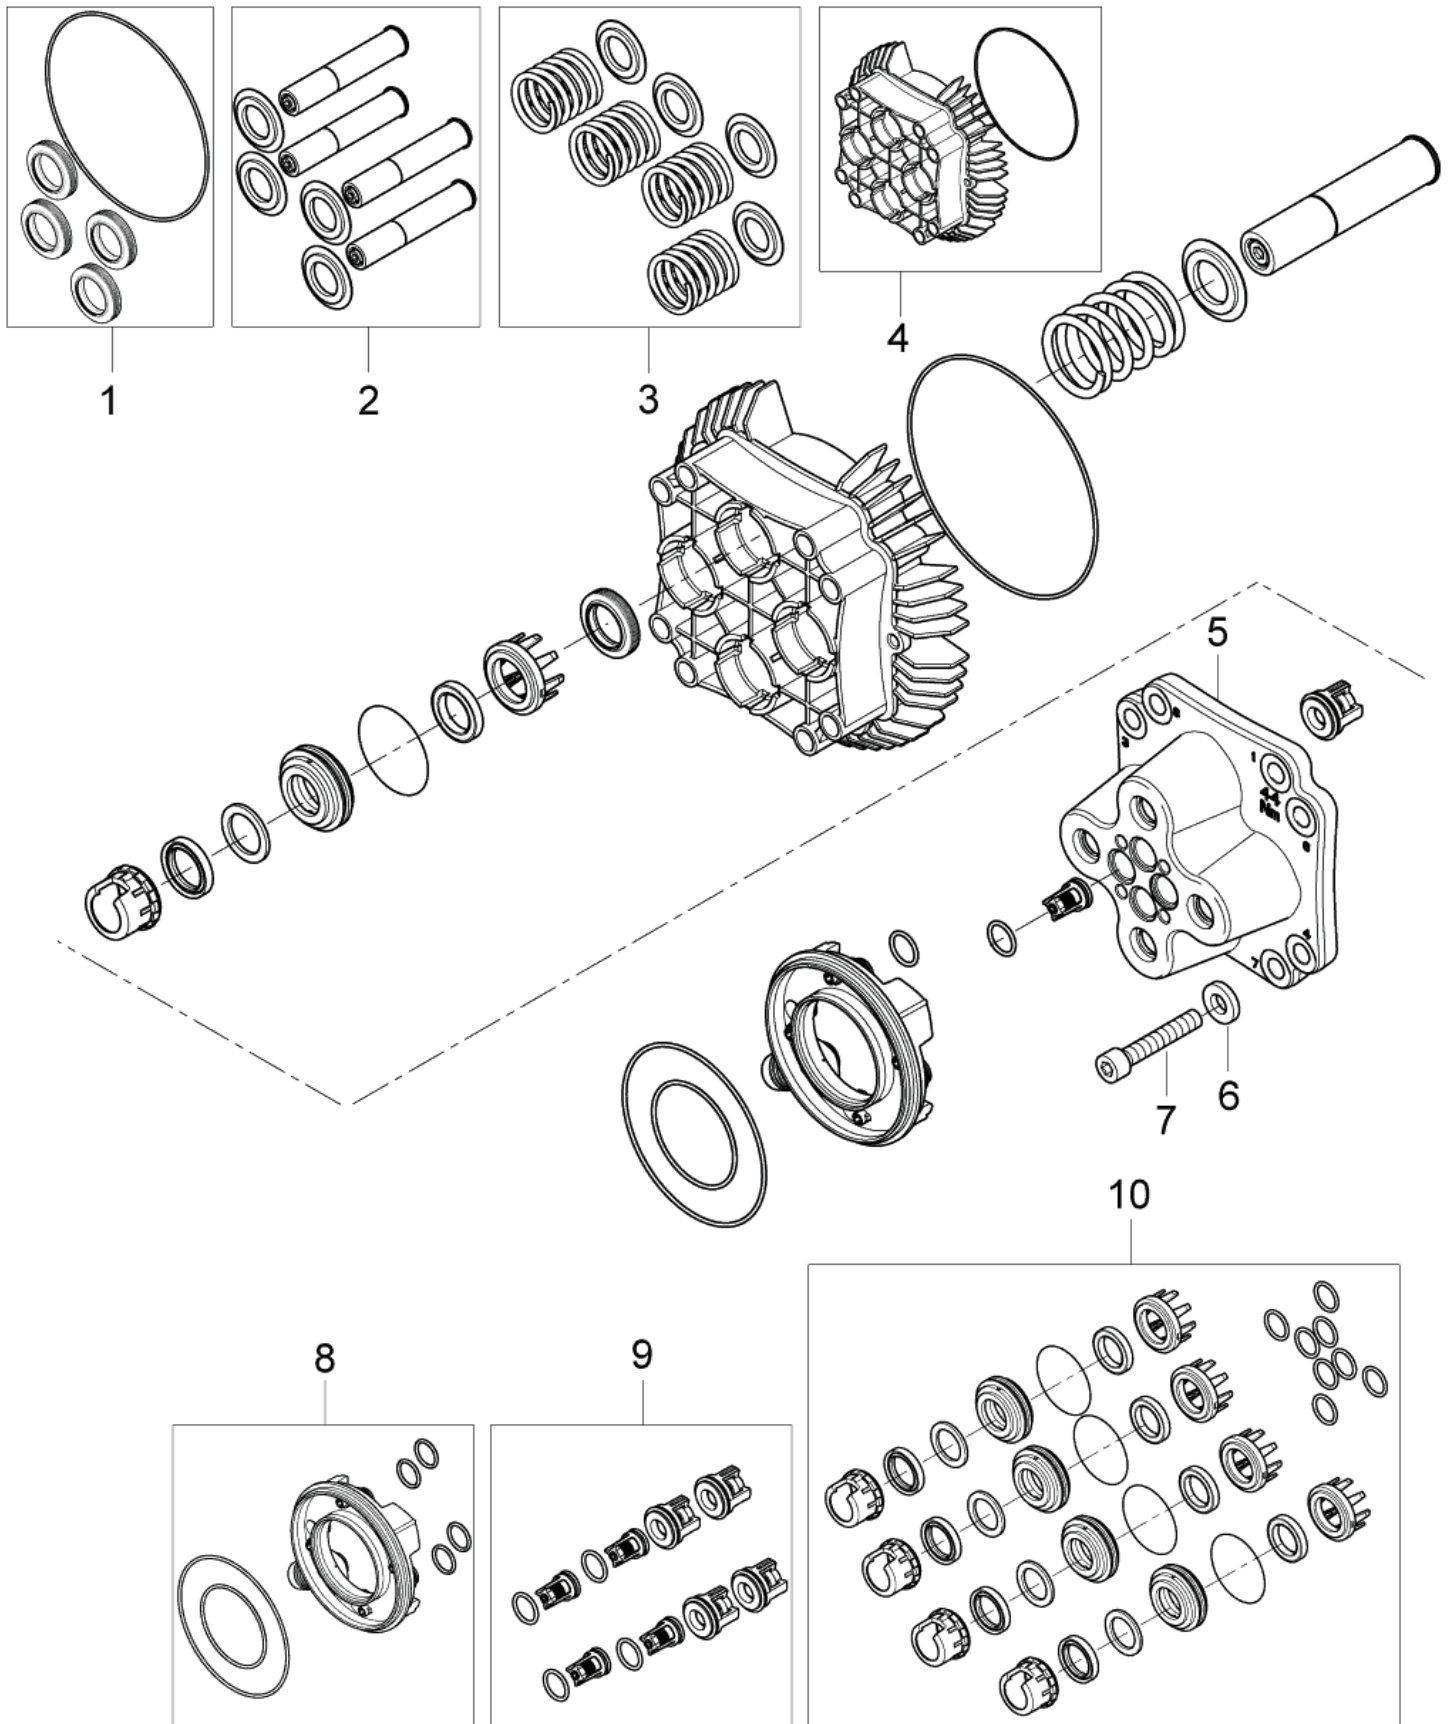

Cylinder block

POSEIDON 6 FA

12-01-2013

Part List ID

POS612

14

Cylinder block

POSEIDON 6 FA

12-01-2013

Part List ID
POSE612

15

Pos	Part no.	Qty	Description
1	101118057	1	SEAL KIT FOR CYLINDER BLOCK NA6
2	101118065	1	PISTON KIT W/MARKING NA6 6-79 / 6-61FFA 6-61, 6-79
2	101118066	1	PISTON KIT NA6 6-52, 6-64, 6-65, 6-73
3	101118059	1	RETURN SPRING - KIT NA6
4	101118060	1	CYLINDER BLOCK - KIT NA6
5	106408197	1	PUMP HEAD D24 NA6
6	2767	1	WASHER 10.5 X 20 X 2
7	1813393	1	SCREW M10X100 DIN912 8.8
8	101118063	1	INLET MANIFOLD KIT - NA6
9	101118062	1	OUTLET/INLET VALVE KIT - NA6
10	101118061	1	WATER SEAL KIT - NA6