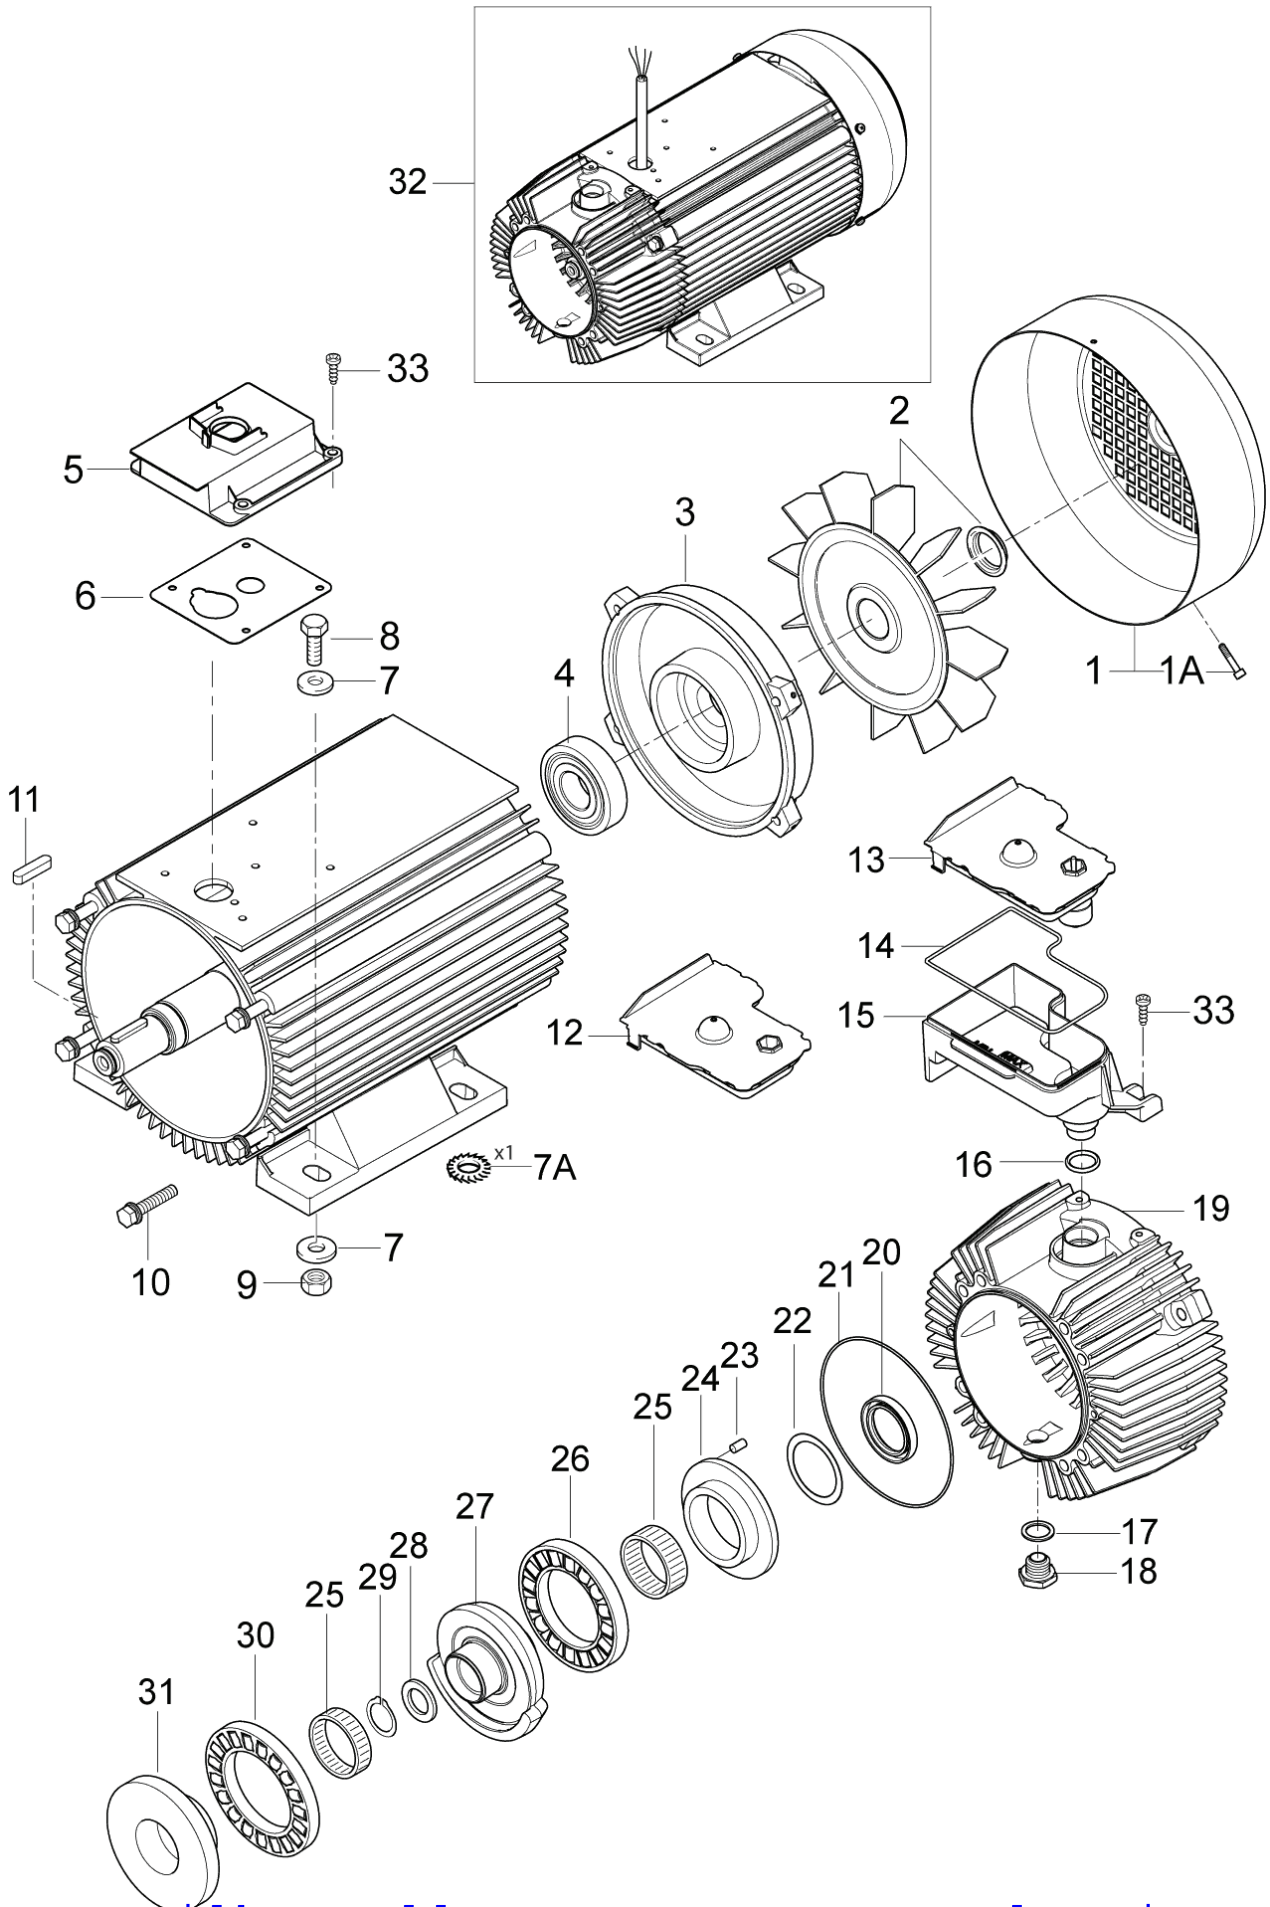

Motor

POSEIDON 6 FA

12-01-2013

Part List ID
POS610

11

Motor

POSEIDON 6 FA

12-01-2013

Part List ID
POSE610

12

Pos	Part no.	Qty	Description	
0	5218433	1	PUMP OIL 150 1X1L	
1	107144126	1	FAN COVER RF	
2	107144125	1	FAN W LOCK RING RF	
3	31000148	1	REAR BEARING COVER RF	
4	31000149	1	REAR BEARING 6306 2Z C3 150 DEGREES RF	
5	107140876	1	COVER FOR E-BOX ON MOTOR	
6	107140875	1	SEALING BETWEEN E-BOX AND MPU	
7	2767	7	WASHER 10.5 X 20 X 2	
8	8927	4	HEXAGON HEAD CAP SCREW M10X 35 ISO 4017	
9	1800465	4	NUT M10 DIN 934	
9	1802966	4	NUT M10 ISO 4032 A2-70	Food
10	6863	4	SCREW M8X35	
11	107140880	1	KEY 6X6X32 A DIN 6885	
12	107140877	1	OIL CONTAINER TOP	
13	107140883	1	OIL CONTAINER TOP W/LEVEL SENSOR	
14	107140878	1	SEALING TAPE D4 YARD-WAR/CELLULAR RUBBER	
15	107140879	1	OIL CONTAINER BOTTOM	
16	107140882	1	O-RING 15.0 X 3.0 SMS 1586 NBR70	
17	106408208	1	COPPER SEALING 17X25X1.5	
18	6150400	1	DRAIN PLUG	
1A	31000488	1	SCREW M5X8 CYLINDER HEAD PH NOTCH RF	
1A	31000489	1	SCREW 3X9.5 MUSHROOM HEAD EME	
20	3001146	1	OIL GASKET 35X50X7 SIKU/VITON	
21	106408215	1	O-RING 126.71 X 1.78 NBR 72	
22	6100995	1	WASHER	
23	6100996	1	GUIDE PIN	
24	107120703	1	BEARING TRACK	
25	3200656	2	NEEDLE BEARING INA K 40X46X17	
26	3200615	1	AXIAL ROLLER BEARING	
27	106408210	1	WOBBLE DISC POLISHED 4.3DEG	6-52 FA 220-240/1/60 USA
27	106408211	1	WOBBLE DISC POLISHED 5.05DEG	6-64, 6-73 US, (6-65 EXPT)
27	106408212	1	WOBBLE DISC POLISHED 5.8DEG	6-65
27	106408213	1	WOBBLE DISC POLISHED 7.05DEG	6-61, 6-79
28	106408204	1	WASHER D32 x D20.1 x 3 STEEL	
29	1802057	1	SEGER CIRCLIP 20X1.2	
30	106408206	1	CYL. ROLLER BEARING K81 212-TV AX D11	
31	106408207	1	BEARING TRACK THRUST	
32	106408200	1	MOTOR 6.8KW. 3X230/400-220/440	6-65 FA 230;400/3/50
32	106408201	1	MOTOR 5.2KW. 1X230	6-52 FA 220-240/1/60 USA
32	106408202	1	MOTOR 7.5KW. 3X230/400-220/440	6-64 FA 400/3/50 , 6-73 FA 220/400/3/60, 6-79 FA 4
32	106408203	1	MOTOR 4.5KW. 3X230/400-220/440	6-61 FA 400/3/50 EU
33	107140881	6	SCREW M5X12 DIN 7985 TORX	
7A	10204	1	SERRATED LOCK WASHER A10