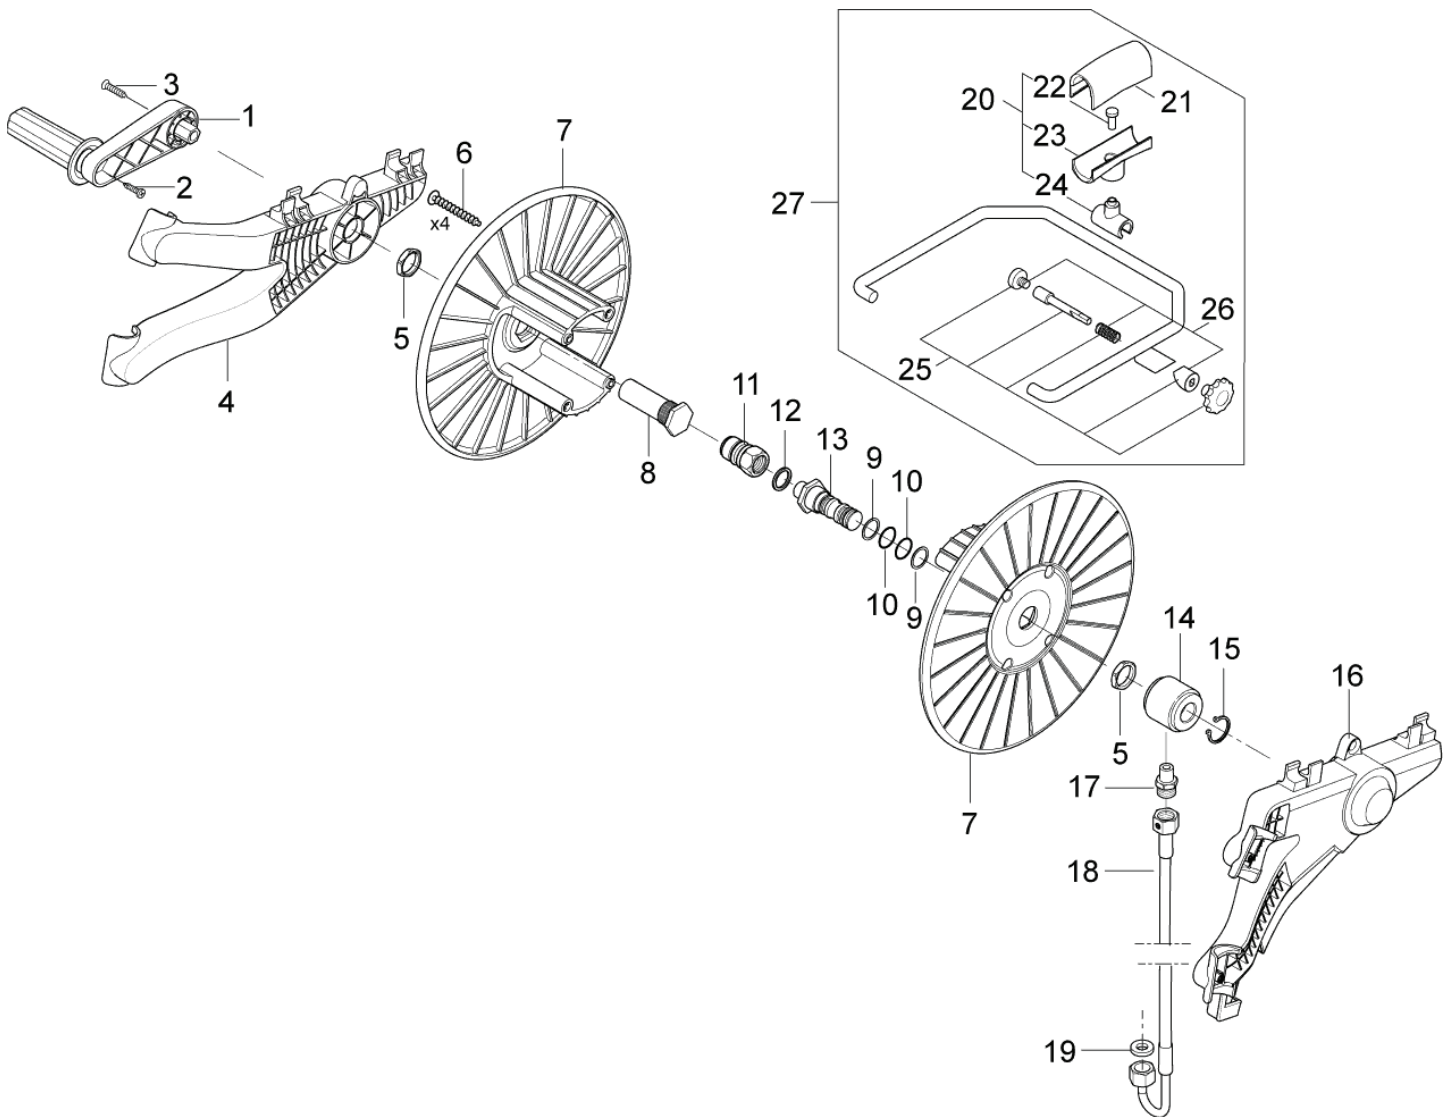

Overview

POSEIDON 6 FA

12-01-2013

Part List ID
POSE602

5

Pos	Part no.	Qty	Description
36	1800515	4	LOCK NUT M8 ISO 7042 ZN
36	1809920	4	NUT M8 A2/PA ISO10511 Food
37	1800796	4	WASHER M8
37	1802917	1	WASHER M8 Ø8.4X18X1 A2 DIN125 Food
38	107140930	4	SCREW M8X20 DIN933 SS Food
38	2753	4	HEX. SCREW M8X20 ISO 4017 ZN
40	107141695	4	SCREW K50X35 TORX 20 WN5452 BLACK

Hose reel

POSEIDON 6 FA

12-01-2013

Part List ID
POS5Z04

6

Hose reel

POSEIDON 6 FA

12-01-2013

Part List ID
POSSZ04

7

Pos	Part no.	Qty	Description
1	101118102	1	HOSE REEL HANDLE KIT
2	101814782	1	SCREW K50X18 WN 1451 TORX 20
3	107141673	1	SCREW M6X45 ISO 7380 BLACK TORX
4	107141674	1	ADAPTOR RIGHT FOR HOSE REEL
5	62696	1	HEXAGON NUT M24X1.5X6
6	909100153	1	SCREW 6X40
7	301000775	1	HOSE DRUM SECTION
8	107141675	1	AXLE FOR HOSE REEL
9	63792	2	SUPPORTING RING 16.26X2.18
10	19620	2	O-RING 15.54x2.62 DIN 3771 NBR70
11	1600493	1	NIPPLE F. Q-COUPL. 3/8IN HP
12	1801075	1	PACKING RING Ø23.8XØ14.96
13	107141676	1	SWIVEL SCREW FOR HOSE REEL
14	301000977	1	BEARING BUSH
15	32524	1	RETAINING RING 20X1.2
16	107141677	1	ADAPTOR LEFT FOR HOSE REEL
17	54590	1	FITTING XGE12L 1/4NPT
18	107141678	1	CONNECTION HOSE FOR HOSE REEL
19	65466	1	PACKING RING 8X15X1
20	101118103	1	HOSE GUIDE PARTS KIT
21	301000674	1	HOSE GUIDE SECTION - UPPER 70X31.7X28.5
22	10028	1	SCREW KA50X14 WN1411
23	301000676	1	HOSE GUIDE SECTION LOWER
24	107141679	1	HOSE GUIDE SLEEVE OPEN
25	101118106	1	HOSE GUIDE BRAKE COMPLETE KIT
26	101118111	1	HOSE GUIDE KIT
27	101118105	1	HOSE GUIDE COMPLETE