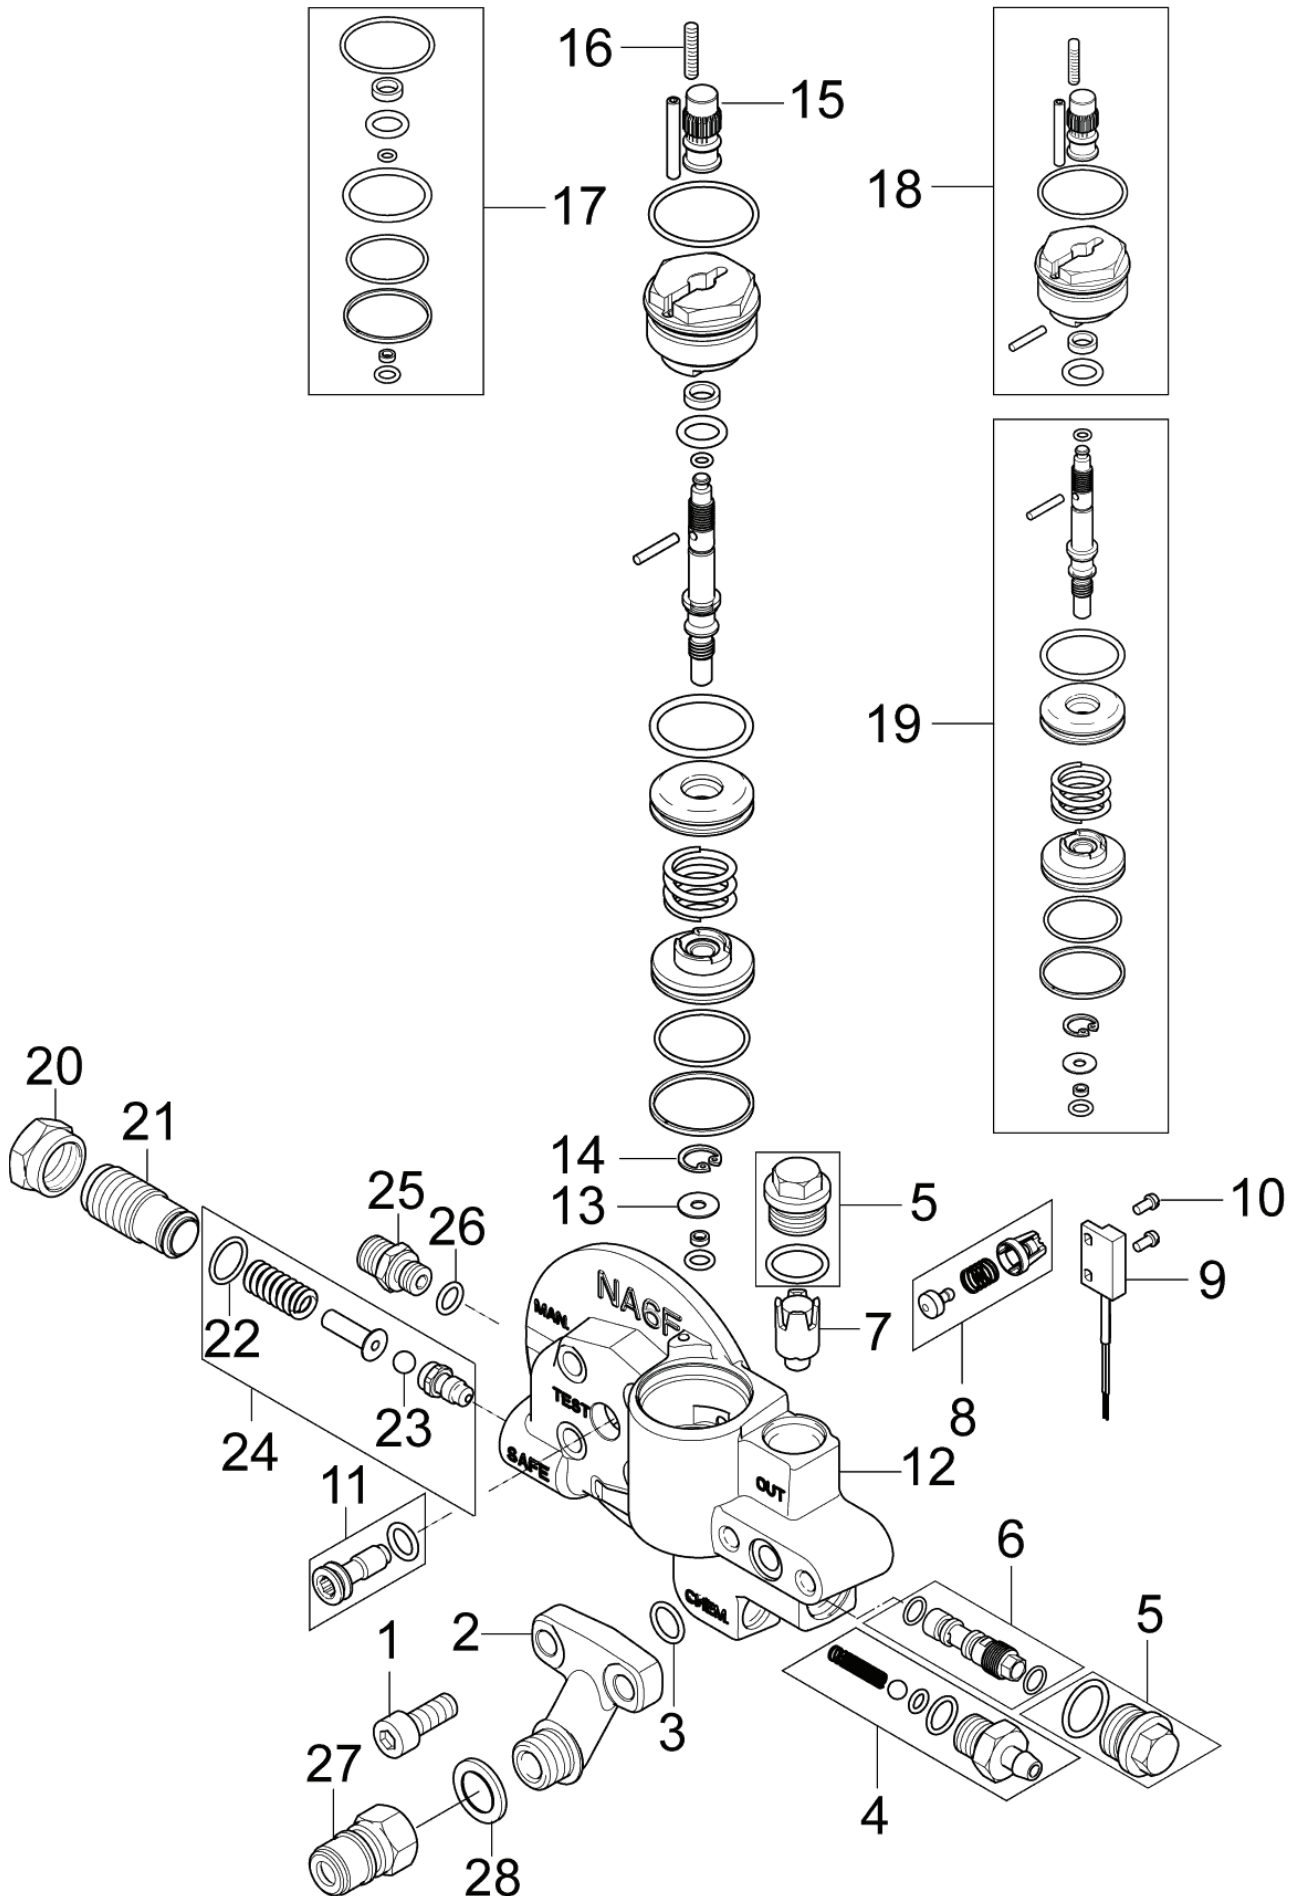

Unloader FA

POSEIDON 6 FA

12-01-2013

Part List ID

POS614

16

Unloader FA

POSEIDON 6 FA

12-01-2013

Part List ID
POSE614

17

Pos	Part no.	Qty	Description	
1	106408193	2	SCREW M8 X20 8.8 DIN 912 FZB	
2	106408192	1	OUTLET FITTING FA AXIAL OUTLET	
3	106408191	1	O-RING 10.82X1.78 NBR 70	
4	1119406	1	NON RETURN VALVE REP. KIT	
5	107144154	2	OIL PLUG M18X1.5 WITH O-RING /SH90/	
6	107140794	1	VENTURI TUBE D2.3 RED	
7	101118055	1	MAGNET AND HOUSE FOR FLOW SWITCH-KIT NA6	
8	101118056	1	RETURN VALVE BY-PASS - KIT NA6	
9	106408216	1	REED SWITCH	
10	101118033	2	SCREW M3X6 BRASS DIN 84 ISO 1207 KIT	
11	107144137	1	UNLOADER PLUG NA5	
12	106408194	1	UNLOADER FA NA6	
13	106408196	1	WASHER D12.95 X D4.6 X 0.9 BRASS	
14	106408195	1	RETAINING RING SIZE 13 DIN472	
15	106408189	1	NUT M8 X 1 FOR UNLOADER VALVE FA	
16	106408188	1	DIN 913 M4X20 POINTED SCREW	
17	101118050	1	SEALING KIT FOR NA6	
18	101118051	1	PLUG FOR UNLOADER VALVE FA - KIT NA6	
19	101118049	1	CONTROL UNIT - KIT NA6	
20	6100928	1	LOCK NUT	
21	6100940	1	ADJUSTMENT SCREW	
22	3001070	1	O-RING 13.1X1.6 NITRIL 90SH	
23	1802644	1	BALL 7MM	
24	101118118	1	OPENING VALVE REP. KIT NA5 NA6 FA	
25	1821	1	FITTING XGE 6LR1/8	
26	3001740	1	O-RING 7.66X1.78 NITRIL 70SH	
27	1600493	1	NIPPLE F. Q-COUPL. 3/8IN HP	
27	1603101	1	NIPPLE F/QUICK COULING 3/8 SS	INOX
28	1801075	1	PACKING RING Ø23.8XØ14.96