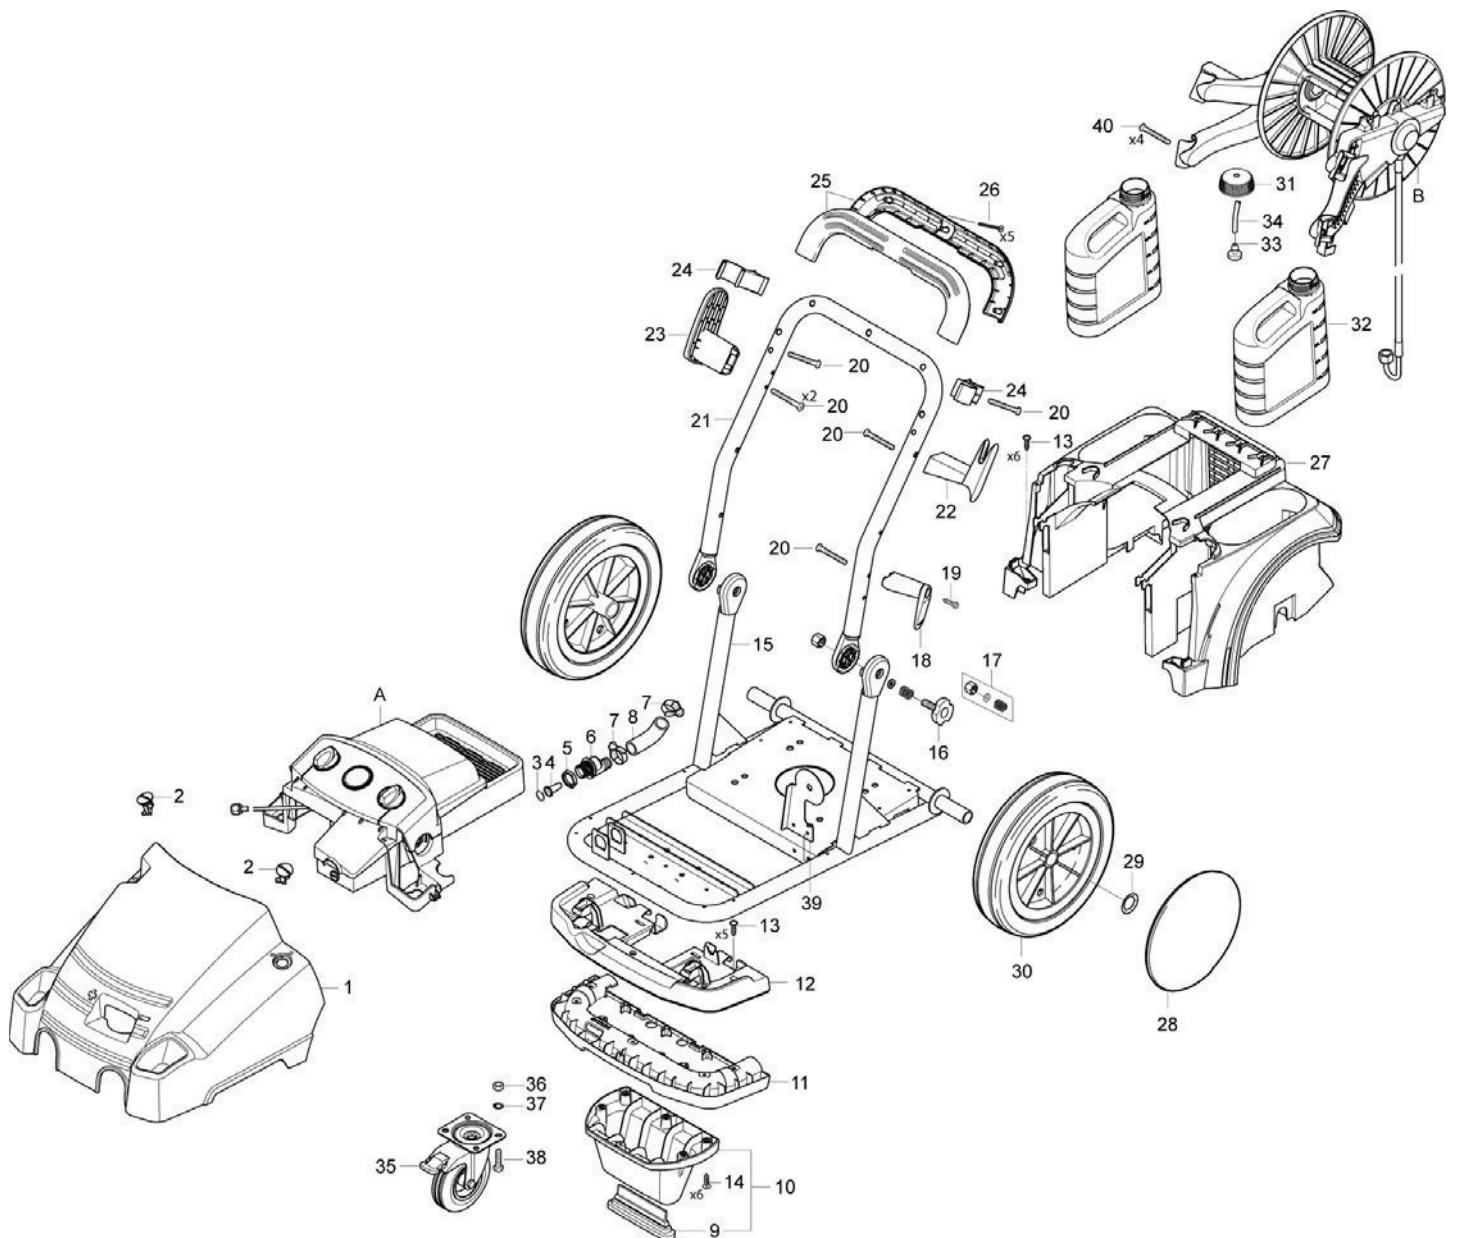

Overview

POSEIDON 6 FA

12-01-2013

Part List ID
POS602

3

Overview

POSEIDON 6 FA

12-01-2013

Part List ID
POSE602

4

Pos	Part no.	Qty	Description	
1	107141602	1	CABINET FRONT NA POSEIDON 6	
2	301001261	2	LOCKING BOLT D29X35	
3	107141667	1	LOCK WASHER	
4	101117926	1	FILTER	
5	1800341	1	LOCK NUT 3/4IN	
6	107141668	1	WATER INLET PIPE NA5/NA6	
7	107141707	1	HOSE CLIP 20-32MM SS	Food
7	23221	2	HOSE CLAMP 20-32	
8	107141697	1	RUBBER ELBOW NA5/NA6 FA	
9	107141615	1	RUBBER FOOT	
A		1	USE LINK	
B		1	USE LINK	
10	101118100	1	FRONT FOOT FOR POSEIDON KIT	
11	107141617	1	BUMPER BOTTOM	
12	107141618	1	BUMPER TOP	
13	107141690	5	SCREW M5X12 DIN7985 TORX TAPTITE	
14	101814782	6	SCREW K50X18 WN 1451 TORX 20	
15	107141621	1	FRAME NA6/C3	
15	107141622	1	FRAME STAINLESS STEEL	Food
16	107141672	2	GRIB FOR FOLDABLE HANDLE	
17	101118104	2	SPRING AND LOCK NUT KIT	
18	107141625	1	CABLE HOOK MOVABLE BLACK	
19	101814782	1	SCREW K50X18 WN 1451 TORX 20	
20	107141627	10	SCREW K50X40 T20	
21	107141623	1	FRAME HANDLE	
21	107141624	1	FRAME HANDLE STAINLESS STEEL	Food
22	107141632	1	CABLE HOOK	
23	107141629	1	HOSE HOOK	
24	107141630	1	LANCE HOLDER NA	
25	101118101	1	HANDLE KIT	
26	909100148	5	SCREW K40X30 WN 1452	
27	107141634	1	REAR END	
28	301001077	2	WHEEL CAP D234	
29	1814136	2	CLAMPING RING D25	Food
29	46363	2	CLAMPING RING D25	
30	2010908	2	WHEEL D250X60 GREY	Food
30	6184074	2	WHEEL 300	
31	107141664	2	CAP FOR DETERGENT TANK	
32	107141635	2	DETERGENT TANK	
33	6400240	1	FILTER	
34	5206636	1	HOSE 6/10	
35	107141607	1	WHEEL W. BRAKE D125	
35	107141608	1	WHEEL W. BRAKE D125 FOOD	Food