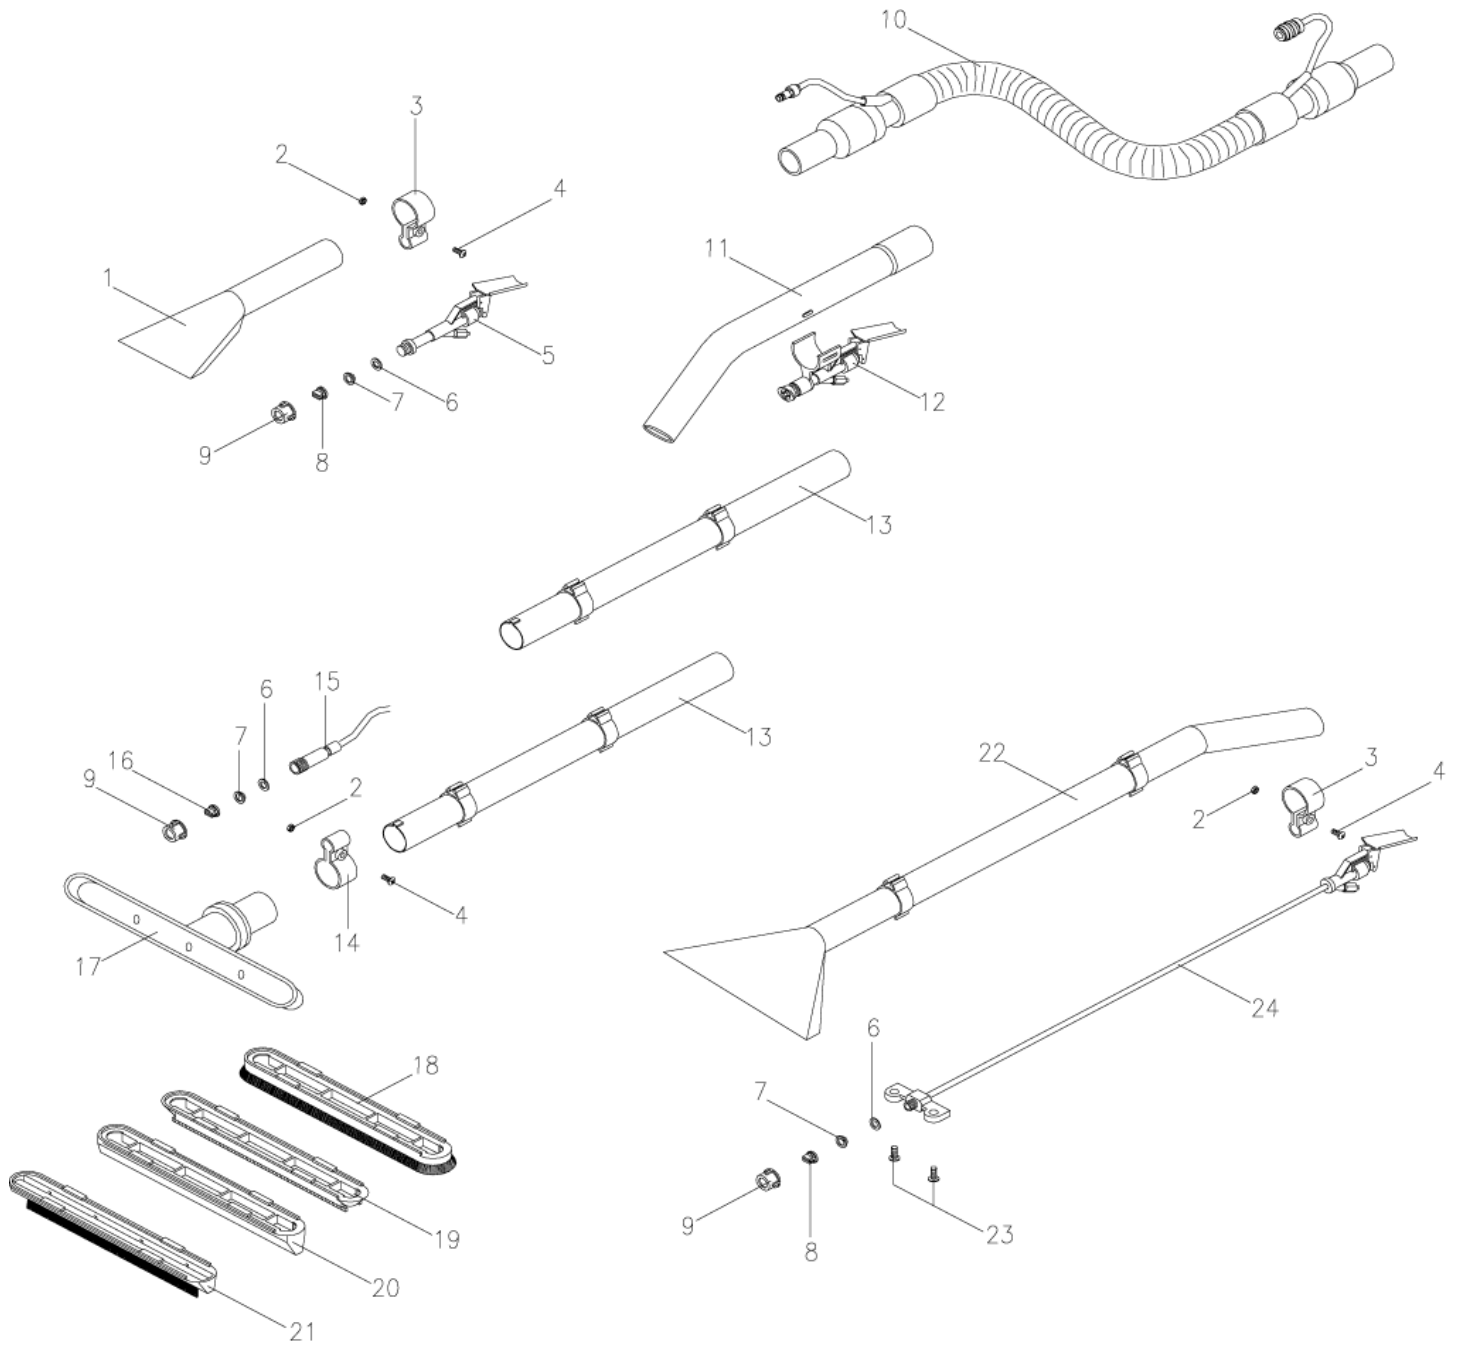

Accessories

KC 15

12-12-2012

Part List ID

KC1508

10

Ersatzteile auf www.gluesing.net

Accessories

KC 15

12-12-2012

Part List ID
KC1508

11

Pos	Part no.	Qty	Description
1	7115178	1	PLASTIC FITTING FOR SEAT
3	7114994	2	TAP CLAMP
4	7114159	3	SCREW 5X25
5	7114970	1	LEVER TAP. REF. 726
7	7114968	3	STAINLESS STEEL NOZZLE FI
8	7114973	2	NOZZLE 015-110
9	7114975	2	3/8 PLASTIC RING NUT
10	7115177	1	3 M FLEX PIPE FOR WATER
11	7115185	1	PLASTIC PIPE CURVE
13	7115186	2	STAINLESS STEEL PIPE. DIA
14	7114995	1	NOZZLE CLAMP
15	7115187	1	NOZZLE EXTENSION
16	7114974	1	NOZZLE 02-80
17	7115179	1	SLIDE SUPPORT
18	7115180	1	DUST-PROOF STRIP SUPPORT
19	7115181	1	SUCKER HOLDER SLIDE
20	7115182	1	CARPET WASHER SLIDE
21	7115183	1	CENTRE STRIP SLIDE
22	7115184	1	FLOOR WASHER OUTLET WITH
23	7114911	2	SELF TAPPING SCREW. 4.8X2
24	7114972	1	TAP WITH EXTENSION