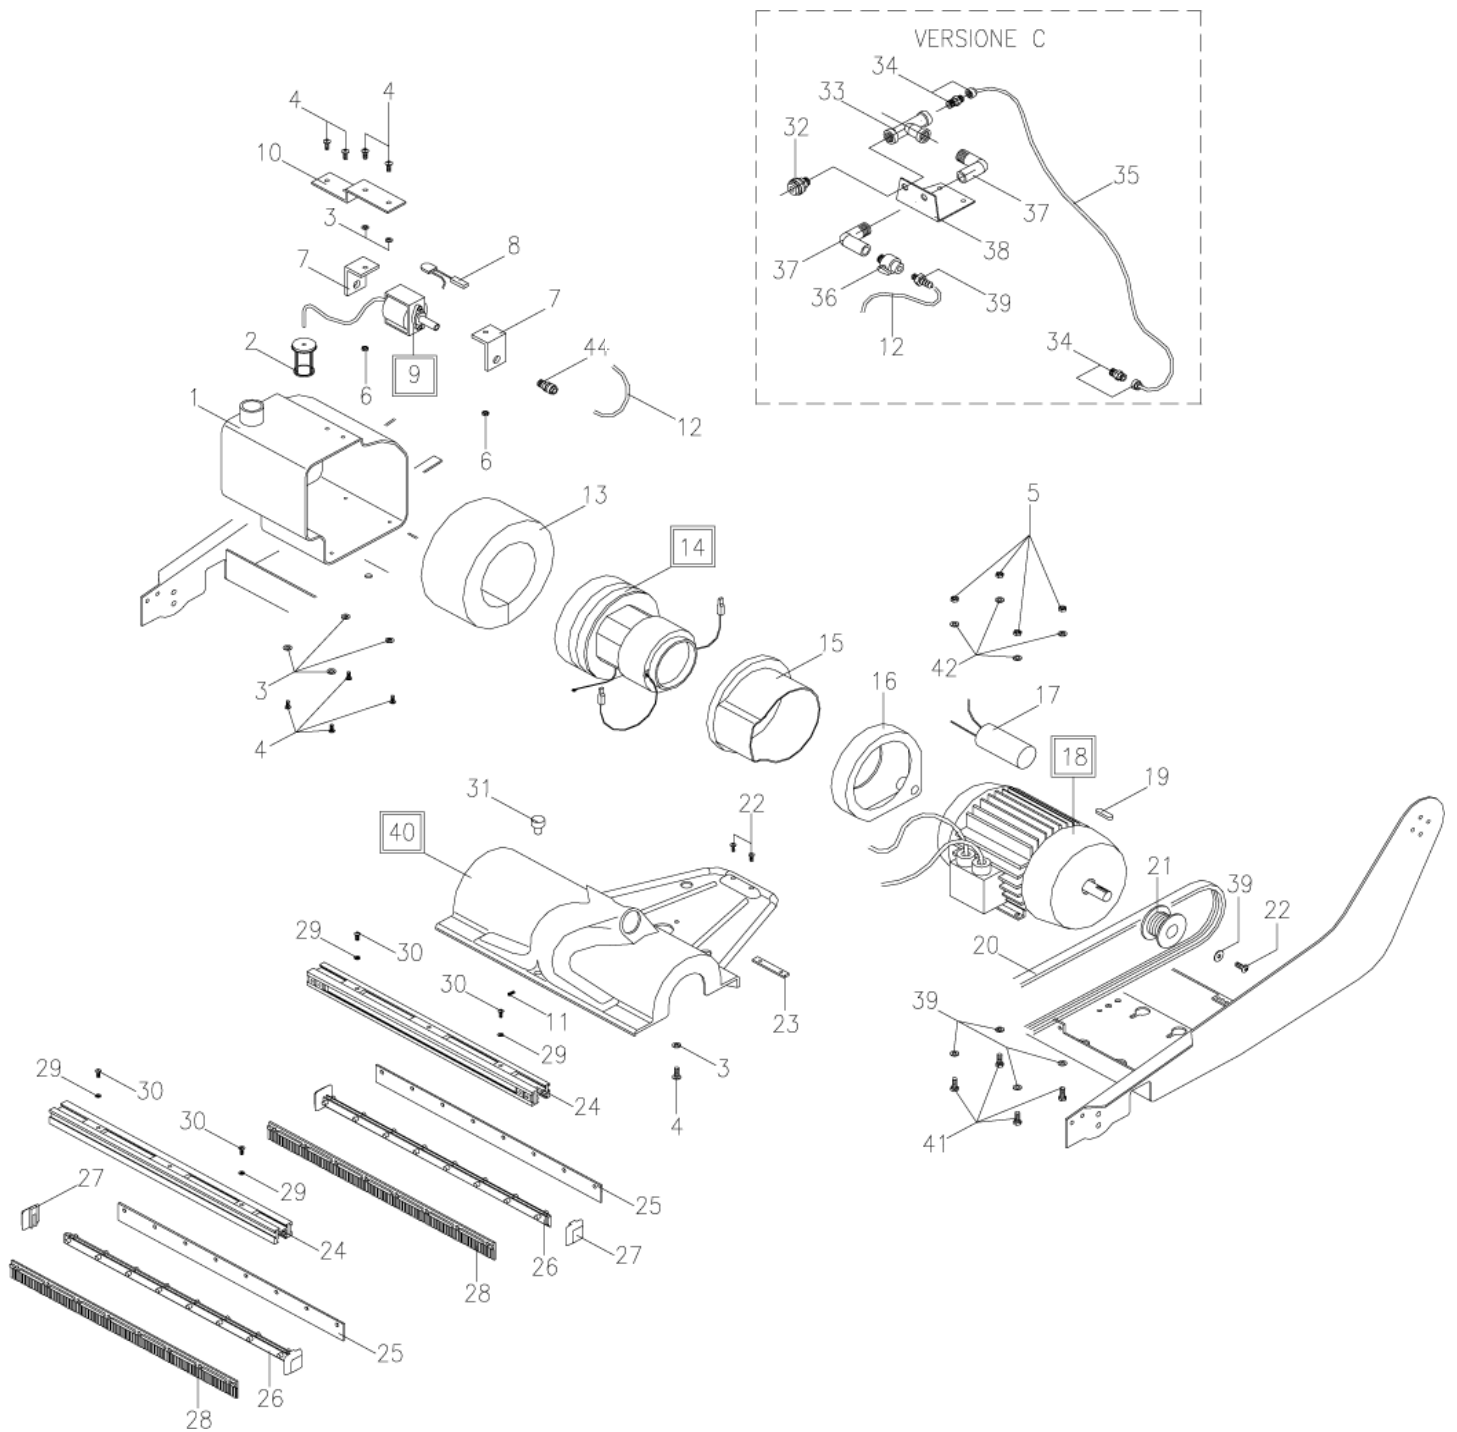

Motor, suction box, blades..

KC 15

12-12-2012

Part List ID

KC1504

6

Motor, suction box, blades..

KC 15

12-12-2012

Part List ID
KC1504

7

Pos	Part no.	Qty	Description
1	7115044	1	BRUSHING DRIVE.
2	7115172	1	FILTER FOR SOLUTION.
3	7114878	7	WASHER. UNI 6593 4X12
4	7114912	9	SCREW. 4X16
5	1800705	4	NUT M6 ISO 4032
6	2759	2	HEXAGON NUT M4
7	7115144	2	PUMP VIBRATION DAMPING SU
8	7114992	1	THERMAL PROTECTION FOR PU
9	7090721	1	PUMP. MULTIVAC
9	7114993	1	SUCTION PUMP. 110V
10	7115139	1	PUMP SUPPORT BRACKET.
11	7114197	1	SCREW. 5X12
12	7115175	1	WATER PIPE FOR BRUSH
13	7115077	1	DEADENING GASKET
14	7114793	1	SUCTION SYSTEM MOTOR. 230
14	7114979	1	SUCTION SYSTEM MOTOR. 110
15	7115063	1	MOTOR GUARD
16	7115045	1	MOTOR COOLING MANIFOLD
17	7114991	1	CAPACITOR
18	7114844	1	MOTOR. 230 V
18	7114978	1	MOTOR. 110 V
19	7114187	1	KEY. UNI 6604 5X5X10
20	7114542	1	POLY BELT. 558 4J
21	7115124	1	DRIVE PULLEY.
22	7114903	3	SCREW. ISO 7380 5X12
23	7115145	1	FIXING BRACKET
24	7115138	2	SQUEEGEE PAD SUPPORT.
25	7114602	2	WIPER BLADE.
26	7114274	2	BLADE SUPPORT.
27	7114239	4	SQUEEGEE CAP.
28	7114603	2	WIPER BLADE.
29	7114878	4	WASHER. UNI 6593 4X12
30	7114117	4	SELF-TAPPING SCREW 3.5X19
31	7115080	1	GUIDE FOR THE SQUEEGEE ADJ
32	7114931	1	1/8 SMALL COUPLING
33	7114934	1	1/8 FFF UNION TEE
35	7115176	1	SUPPLEMENTARY PIPE
36	7114938	1	MINI 1/8 BALL VALVE
38	7115141	1	ACCESSORY SUPPORT BRACKET
39	7114930	1	1/8 HOSE FITTING
40	7115043	1	SUCTION BOX
41	7114901	4	SCREW. UNI 5739 6X25
42	7114913	4	SCREW. UNI 5739 6X18