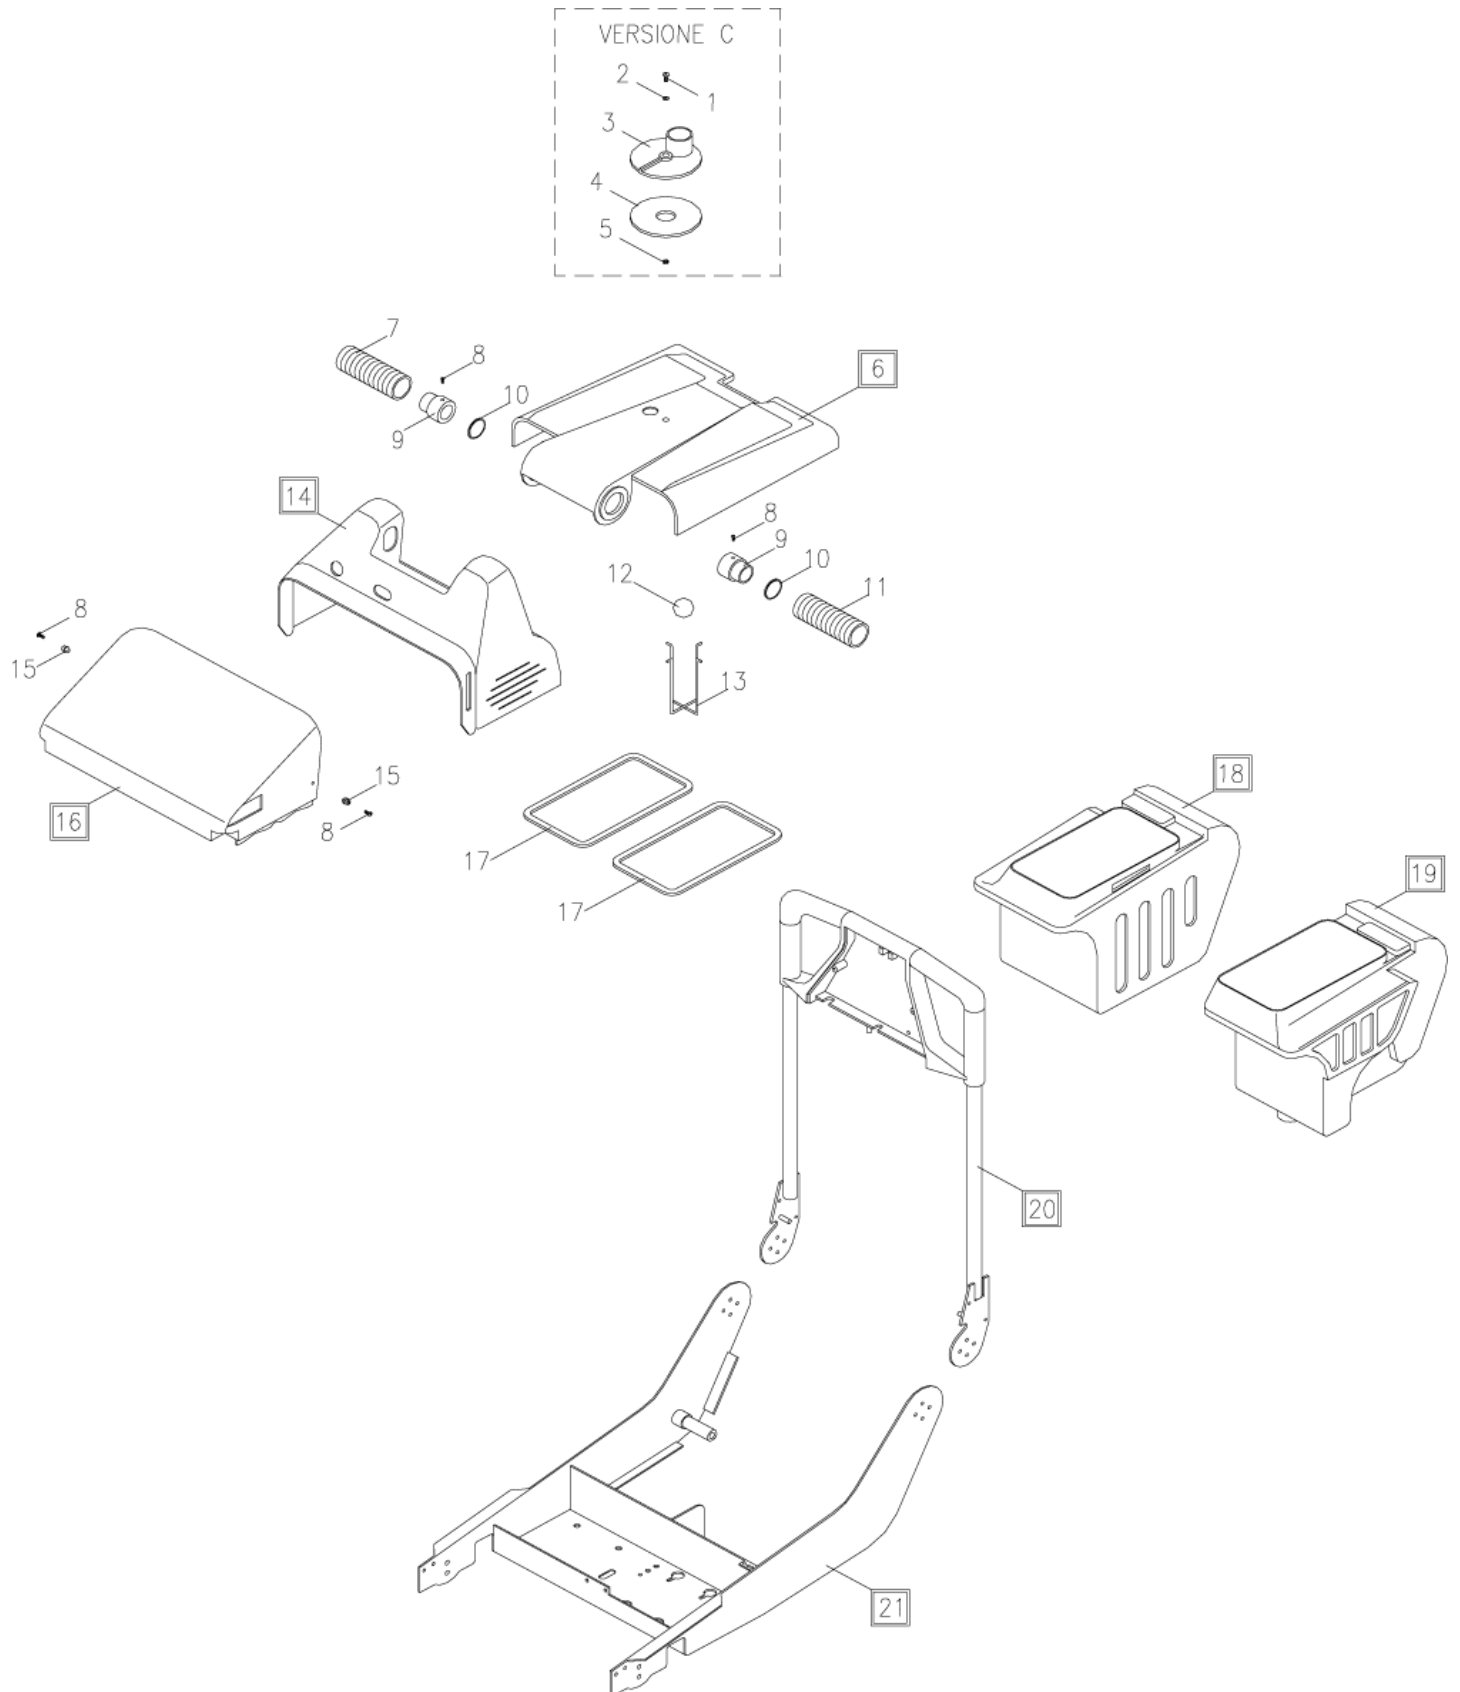

# Cover, handle, frame, tank..

KC 15

12-12-2012

Part List ID

KC1506

8

# Cover, handle, frame, tank..

KC 15

12-12-2012

Part List ID

KC1506

9

Pos	Part no.	Qty	Description
1	7114914	1	SCREW. TCTC 4X30
2	7114878	1	WASHER. UNI 6593 4X12
3	7115042	1	SUCTION ACCESSORY CONNECT
4	7115076	1	GASKET FOR ACCESSORY CONN
5	7114918	1	M4 SPLIT THREADED RIVET
6	7115052	1	GREY COVER.
6	7115053	1	EMBOSSSED BLUE COVER.
7	7115173	1	FLEX PIPE. 250 MM
8	7114909	2	SELF TAPPING SCREW. UNI 6
9	7115041	2	COVER CONNECTION.
11	7115174	1	FLEX PIPE. 120 MM
12	7115171	1	BALL FOR FLOAT.
14	7115046	1	LIGHT BLUE BONNET.
14	7115047	1	ANTHRACITE BONNET.
14	7115048	1	GREY BONNET.
14	7115049	1	EMBOSSSED BLUE BONNET.
15	7115078	2	RUBBER PAD FOR BIN.
16	7115058	1	RED DRAWER.
16	7115059	1	GREY DRAWER.
16	7115060	1	LIGHT BLUE BIN.
16	7115061	1	EMBOSSSED BLUE BIN.
16	7115062	1	ANTHRACITE GREY BIN.
17	7114390	1	MOUSSE KIT FOR TANK.
19	7115051	1	WHITE SOLVENT TANK.
20	7115096	1	BLACK HANDLE.
21	7115153	1	TOP CAP FOR THE CORE HITC
21	7115156	1	GREY FRAME.
21	7115157	1	PANTONE 231C PINK FRAME.
6C	7115054	1	WHITE COVER. C
6C	7115055	1	LIGHT BLUE COVER. C
6C	7115056	1	ANTHRACITE COVER -BLUE
6C	7115057	1	GREY COVER. C