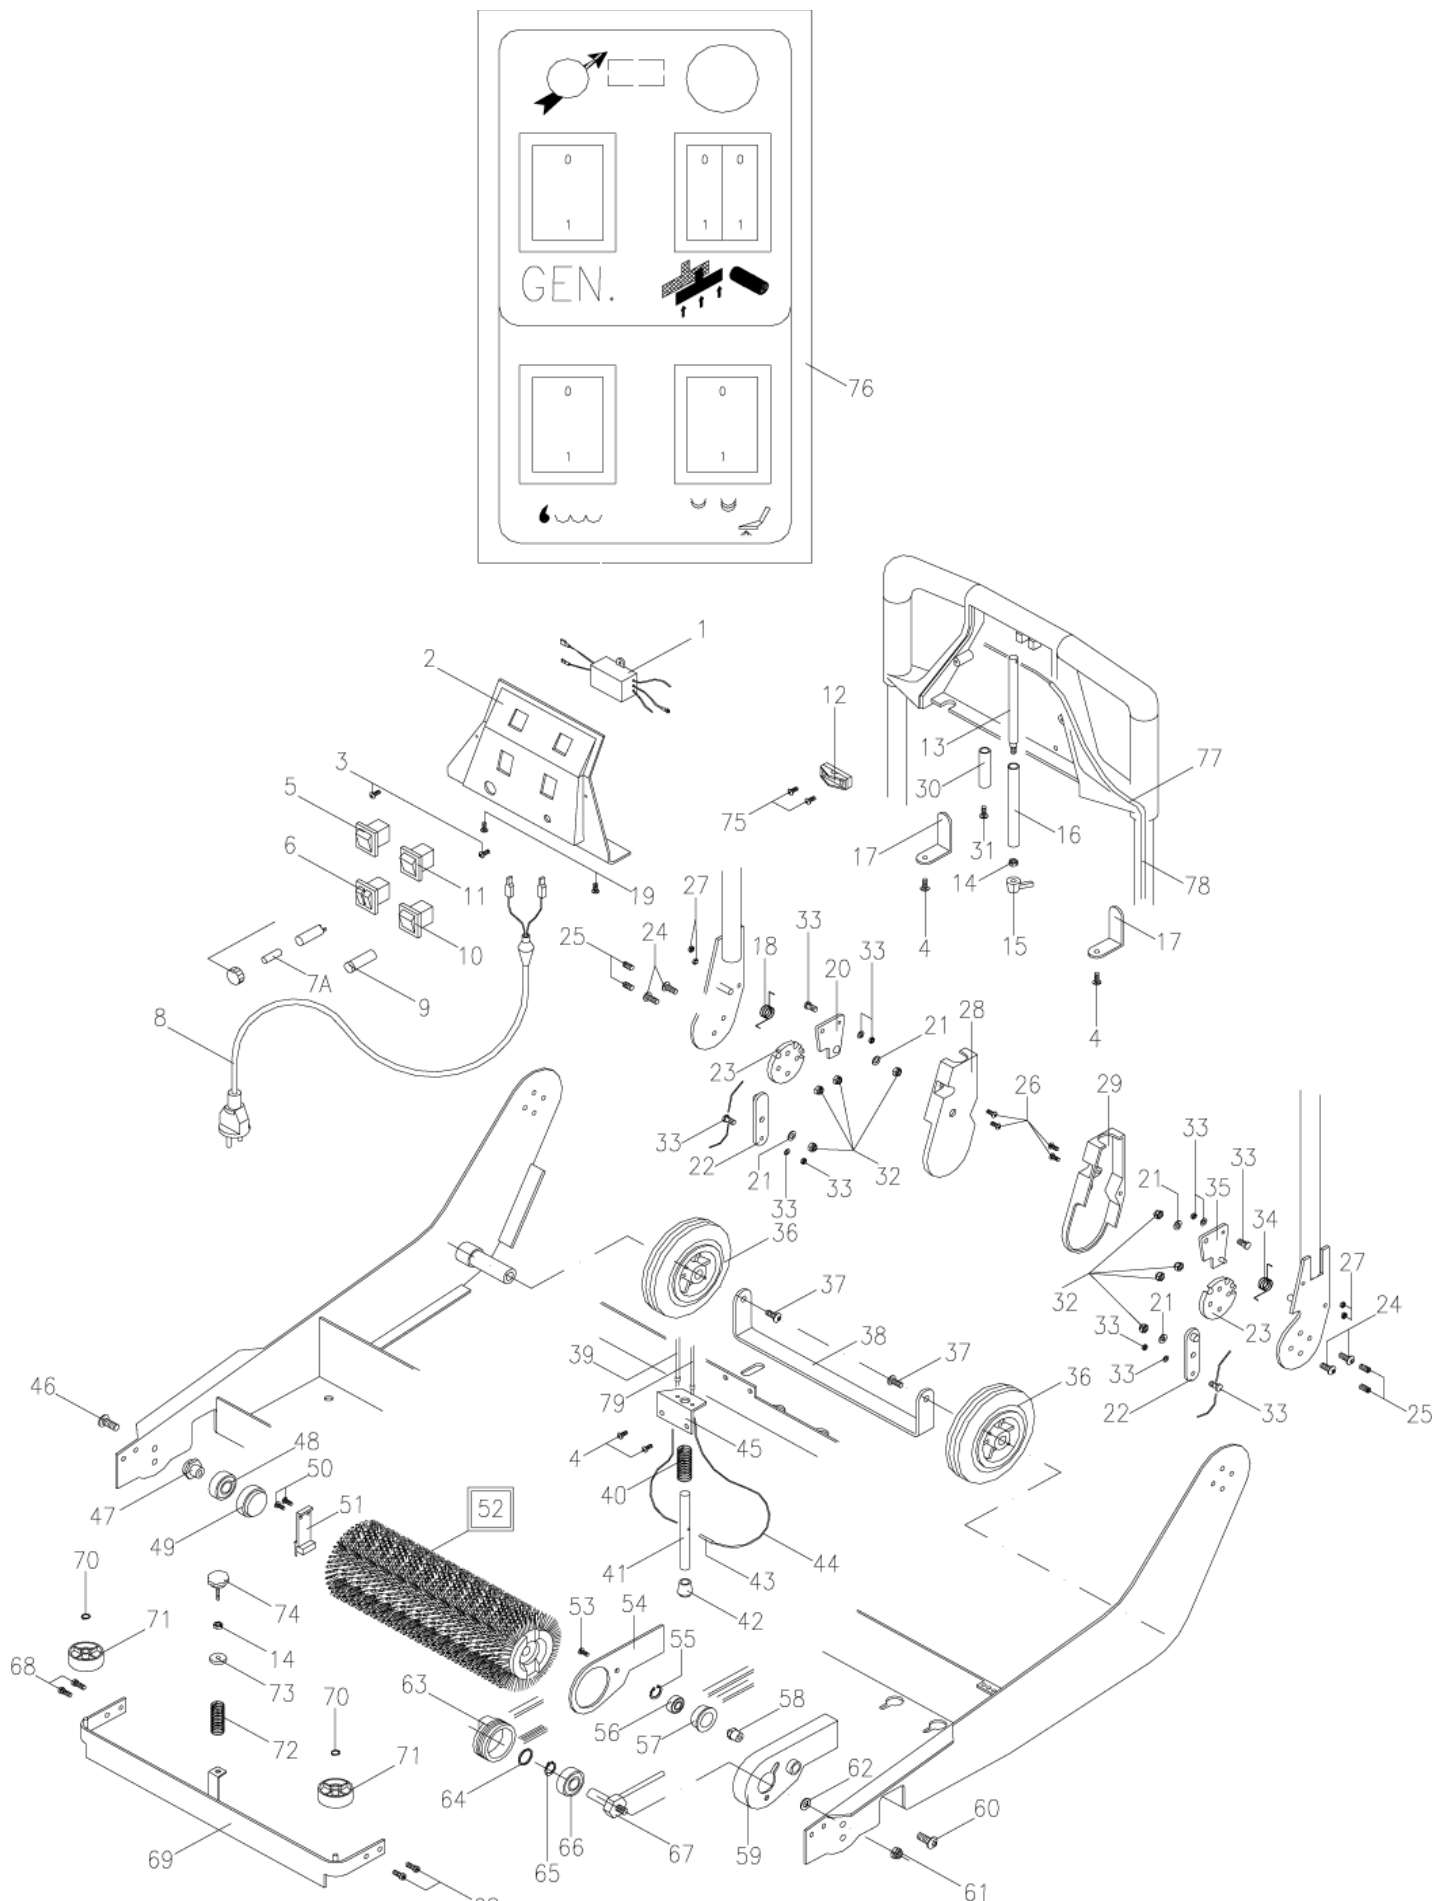

Dashboard, wheels, brush..

12-12-2012

Part List ID

KC1502

KC 15

3

Ersatzteile auf www.gluesing.net

Dashboard, wheels, brush..

KC 15

12-12-2012

Part List ID
KC1502

4

Pos	Part no.	Qty	Description
1	7114990	1	FILTER
2	7115064	1	DASHBOARD.
3	7114915	2	SCREW M 4X45
4	7114909	4	SELF TAPPING SCREW. UNI 6
5	7114337	1	BIPOLAR SWITCH WITH ORANG
6	7114442	1	BIPOLAR SWITCH WITH DOUBL
7	7114989	1	FUSE CARRIER. 6X32
8	7115086	1	POWER SUPPLY CORD WITH PL
9	7115163	1	BULB COVER WITH BULB
10	7114354	1	BIPOLAR SWITCH WITH GREEN
11	7114983	1	BIPOLAR SWITCH WITH ORANG
12	7114985	1	CORE HITCH. PA 238 RO
13	7115114	1	HANDLE RELEASE PIN.
14	1800705	2	NUT M6 ISO 4032
15	7114929	1	HANDLE RELEASE LEVER
16	7115065	1	SHEATH FOR THE RELEASE PI
17	7115142	2	CABLE FIXING BRACKET.
18	7115102	1	SPRING FOR RIGHT HAND LEV
19	7114908	2	SELF TAPPING SCREW. UNI 6
20	7115090	1	RIGHT HAND ARTICULATION L
21	7114904	4	WASHER. UNI 6592 6X18
22	7115092	2	LIFTING LEVER.
23	7115070	2	GEAR WHEEL.
24	7114145	4	SCREW. ISO 7380 6X25 ZB
25	7114880	4	SPRING PIN
26	7114902	4	COUNTERSUNK SCREW M4X12 ISO 10642
27	2759	4	HEXAGON NUT M4
28	7115019	4	CASING FOR THE RH HANDLE
29	7115020	1	CASING FOR THE LH HANDLE
30	7115009	1	HANDLE RELEASE LEVER STOP
31	7114905	1	SELF TAPPING SCREW. UNI 6
33	7114920	8	CLAMP MICRO
34	7115103	4	SPRING FOR LEFT HAND
35	7115091	1	LEFT HAND ARTICULATION LE
36	7115125	1	WHEEL 150 - 40 - 70
37	7114907	2	SCREW. UNI 5387 6X10
38	7115143	2	REAR WHEEL HANDLEBAR SUPPORT.
39	7114251	1	LIFTING ROD CABLE SHEATH
41	7114997	1	MACHINE LIFTING ROD
42	7114940	1	CABLE CAP. Ø10
44	7114294	1	CABLE FOR THE LIFTING ROD
45	7115140	1	LIFTING BRACKET.
46	7114135	1	SCREW 6X16