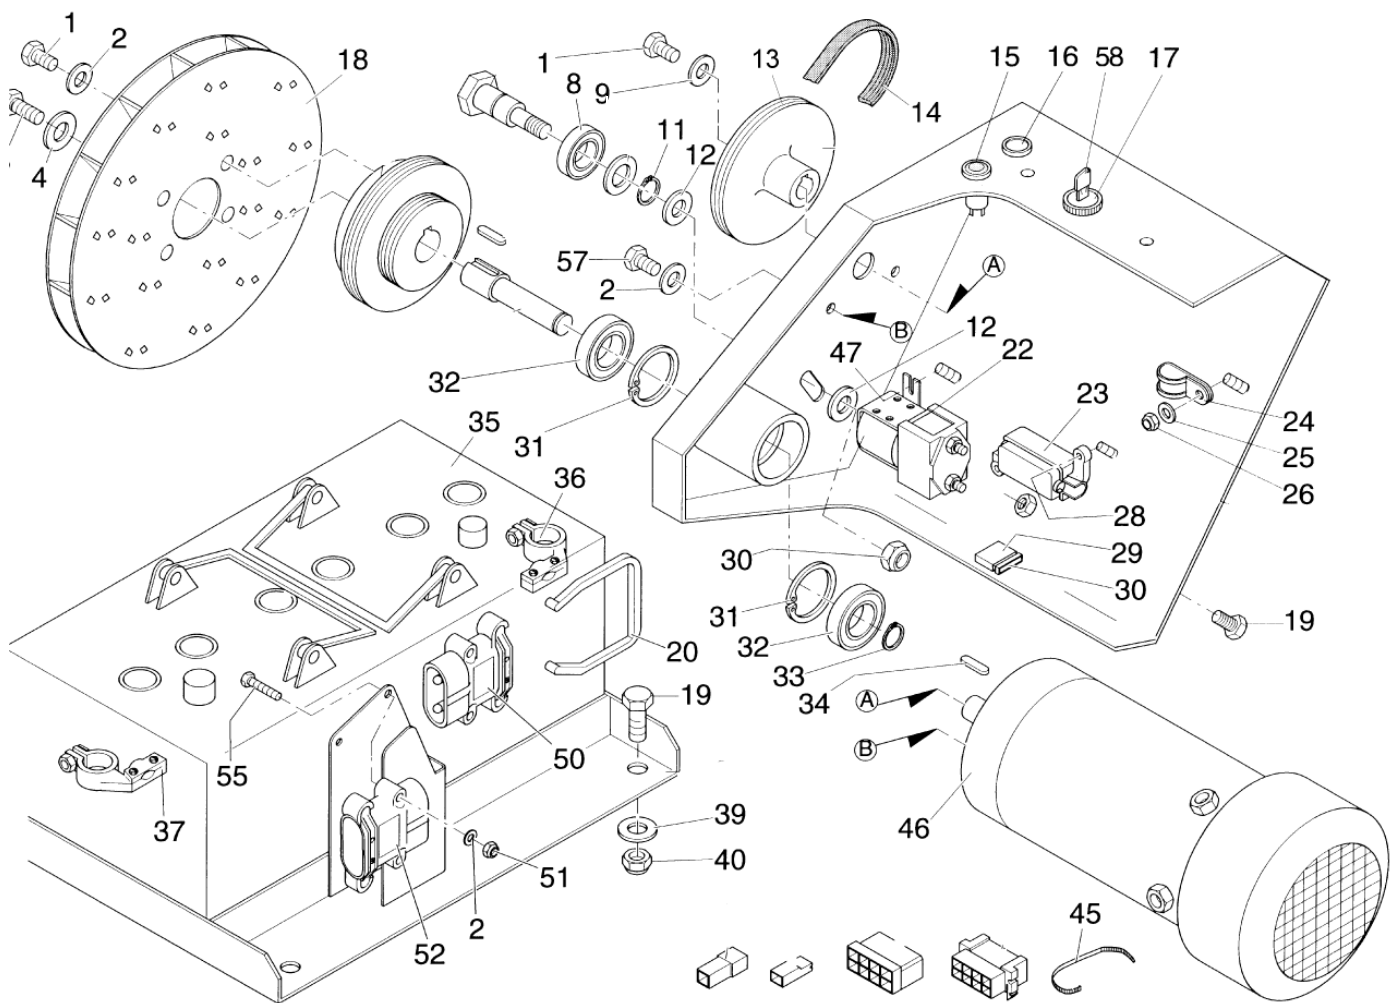

Motor. Electric parts

KSE 970

12-12-2012

ET-Liste-Nr.
KSE97001

3

Motor. Electric parts

KSE 970

12-12-2012

ET-Liste-Nr.
KSE9/001

4

Pos	Artikelnr.	Me	Beschreibung
1	8917	1	CW Sechskantschraube M6x 12 ISO 4017 zn
2	2764	1	CW Scheibe 6,4x1,6 ISO 7089 zn
3	2753	1	CW Sechskantschraube M8x 20 ISO 4017 zn
4	2793	1	CW Scheibe 8,4x2,0 A ISO 7093-1 zn
8	61486	1	Rillenkugellager 6203-2R S
9	2766	1	CW Scheibe 6,4x1,6 A ISO 7093-1 zn
11	7114184	1	Äußer. Sicherungsring Ø17
12	4827	1	CW Scheibe 10,5x2,5 A ISO 7093-1 zn
13	106522535	1	PULLEY KSP/KSE
14	61487	1	Keilrippenriemen 3J X 572
14	61571	1	Keilrippenriemen 3J X 610
15	61488	1	nicht mehr lieferbar Signalleuchte gruen
16	61489	1	nicht mehr lieferbar Signalleuchte rot
17	61490	1	Schlüsselschalter
18	61491	1	nicht mehr lieferbar Lüfterrad
19	6557	1	Sechskantschraube M8x16
20	61492	1	Griff nicht mehr lieferbar
22	61493	1	nicht mehr lieferbar Magnetschalter 12 V
23	61494	1	Sicherungshalter nicht mehr lieferbar
23	61495	1	Sicherung 50 A
24	11654	1	Schlauchklemme Ø11,5
25	5166	1	CW Scheibe 5,3x1,6 A ISO 7093-1 zn
26	7417	1	Sechskantmutter M5
28	3092	1	CW Scheibe 4,3x0,8 ISO 7089 zn
28	50433	1	CW Sechskantmutter M4 DIN 985 A2
29	11848	1	Zyl. Schraube M 3x nicht mehr lieferbar
29	26612	1	n. m. lieferbar Sechskantmutter M3
29	42822	1	SHB 3,2X0,5 A 125 ZN
29	61496	1	Gehäuse nicht mehr lieferbar
30	61497	1	nicht mehr lieferbar Flachstecksicherung 5A
31	44943	1	Ring Si- D32x1,2
32	44940	1	Waelzlager 6002-2RS
33	27279	1	Sicherungsring
36	34489	1	Batterieklemme Plus Recht nicht mehr lieferbar
37	34490	1	Batterieklemme Minus Link nicht mehr lieferbar
39	2762	1	CW Scheibe 8,4x1,6 ISO 7089 zn
40	6052	1	CW Sechskantmutter M8 DIN 985 ZN
45	4059	1	CW Kabelband 3,6x1,1x110 natur PA
46	61498	1	nicht mehr lieferbar E-Motor 12V/550W
46	61499	1	nicht mehr lieferbar Kohlebuerste
47	5166	1	CW Scheibe 5,3x1,6 A ISO 7093-1 zn
47	7417	1	Sechskantmutter M5
50	61500	1	nicht mehr lieferbar Stecker 80 A