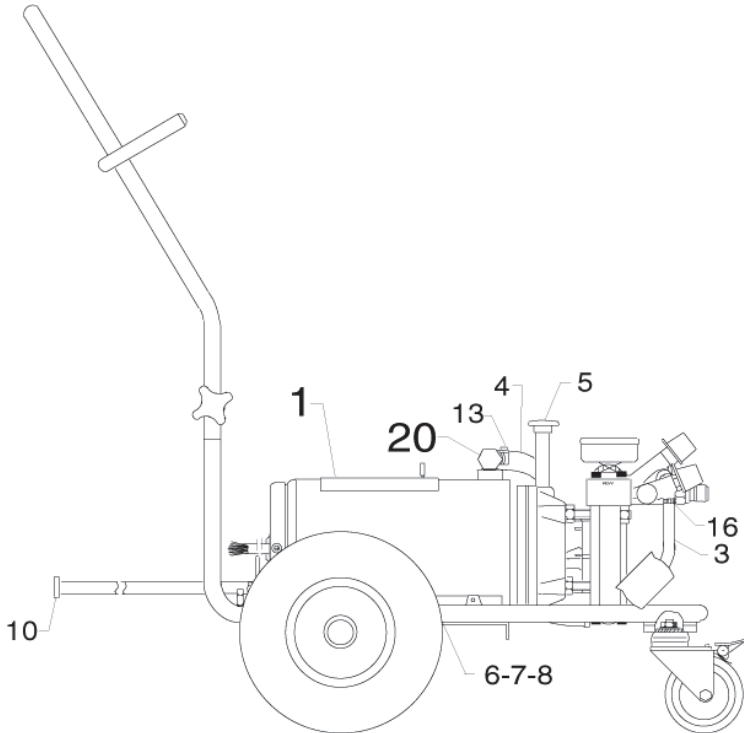

Chassis and various parts

10-11-2012

ET-Liste-Nr. A2K04

5

A2K/KL